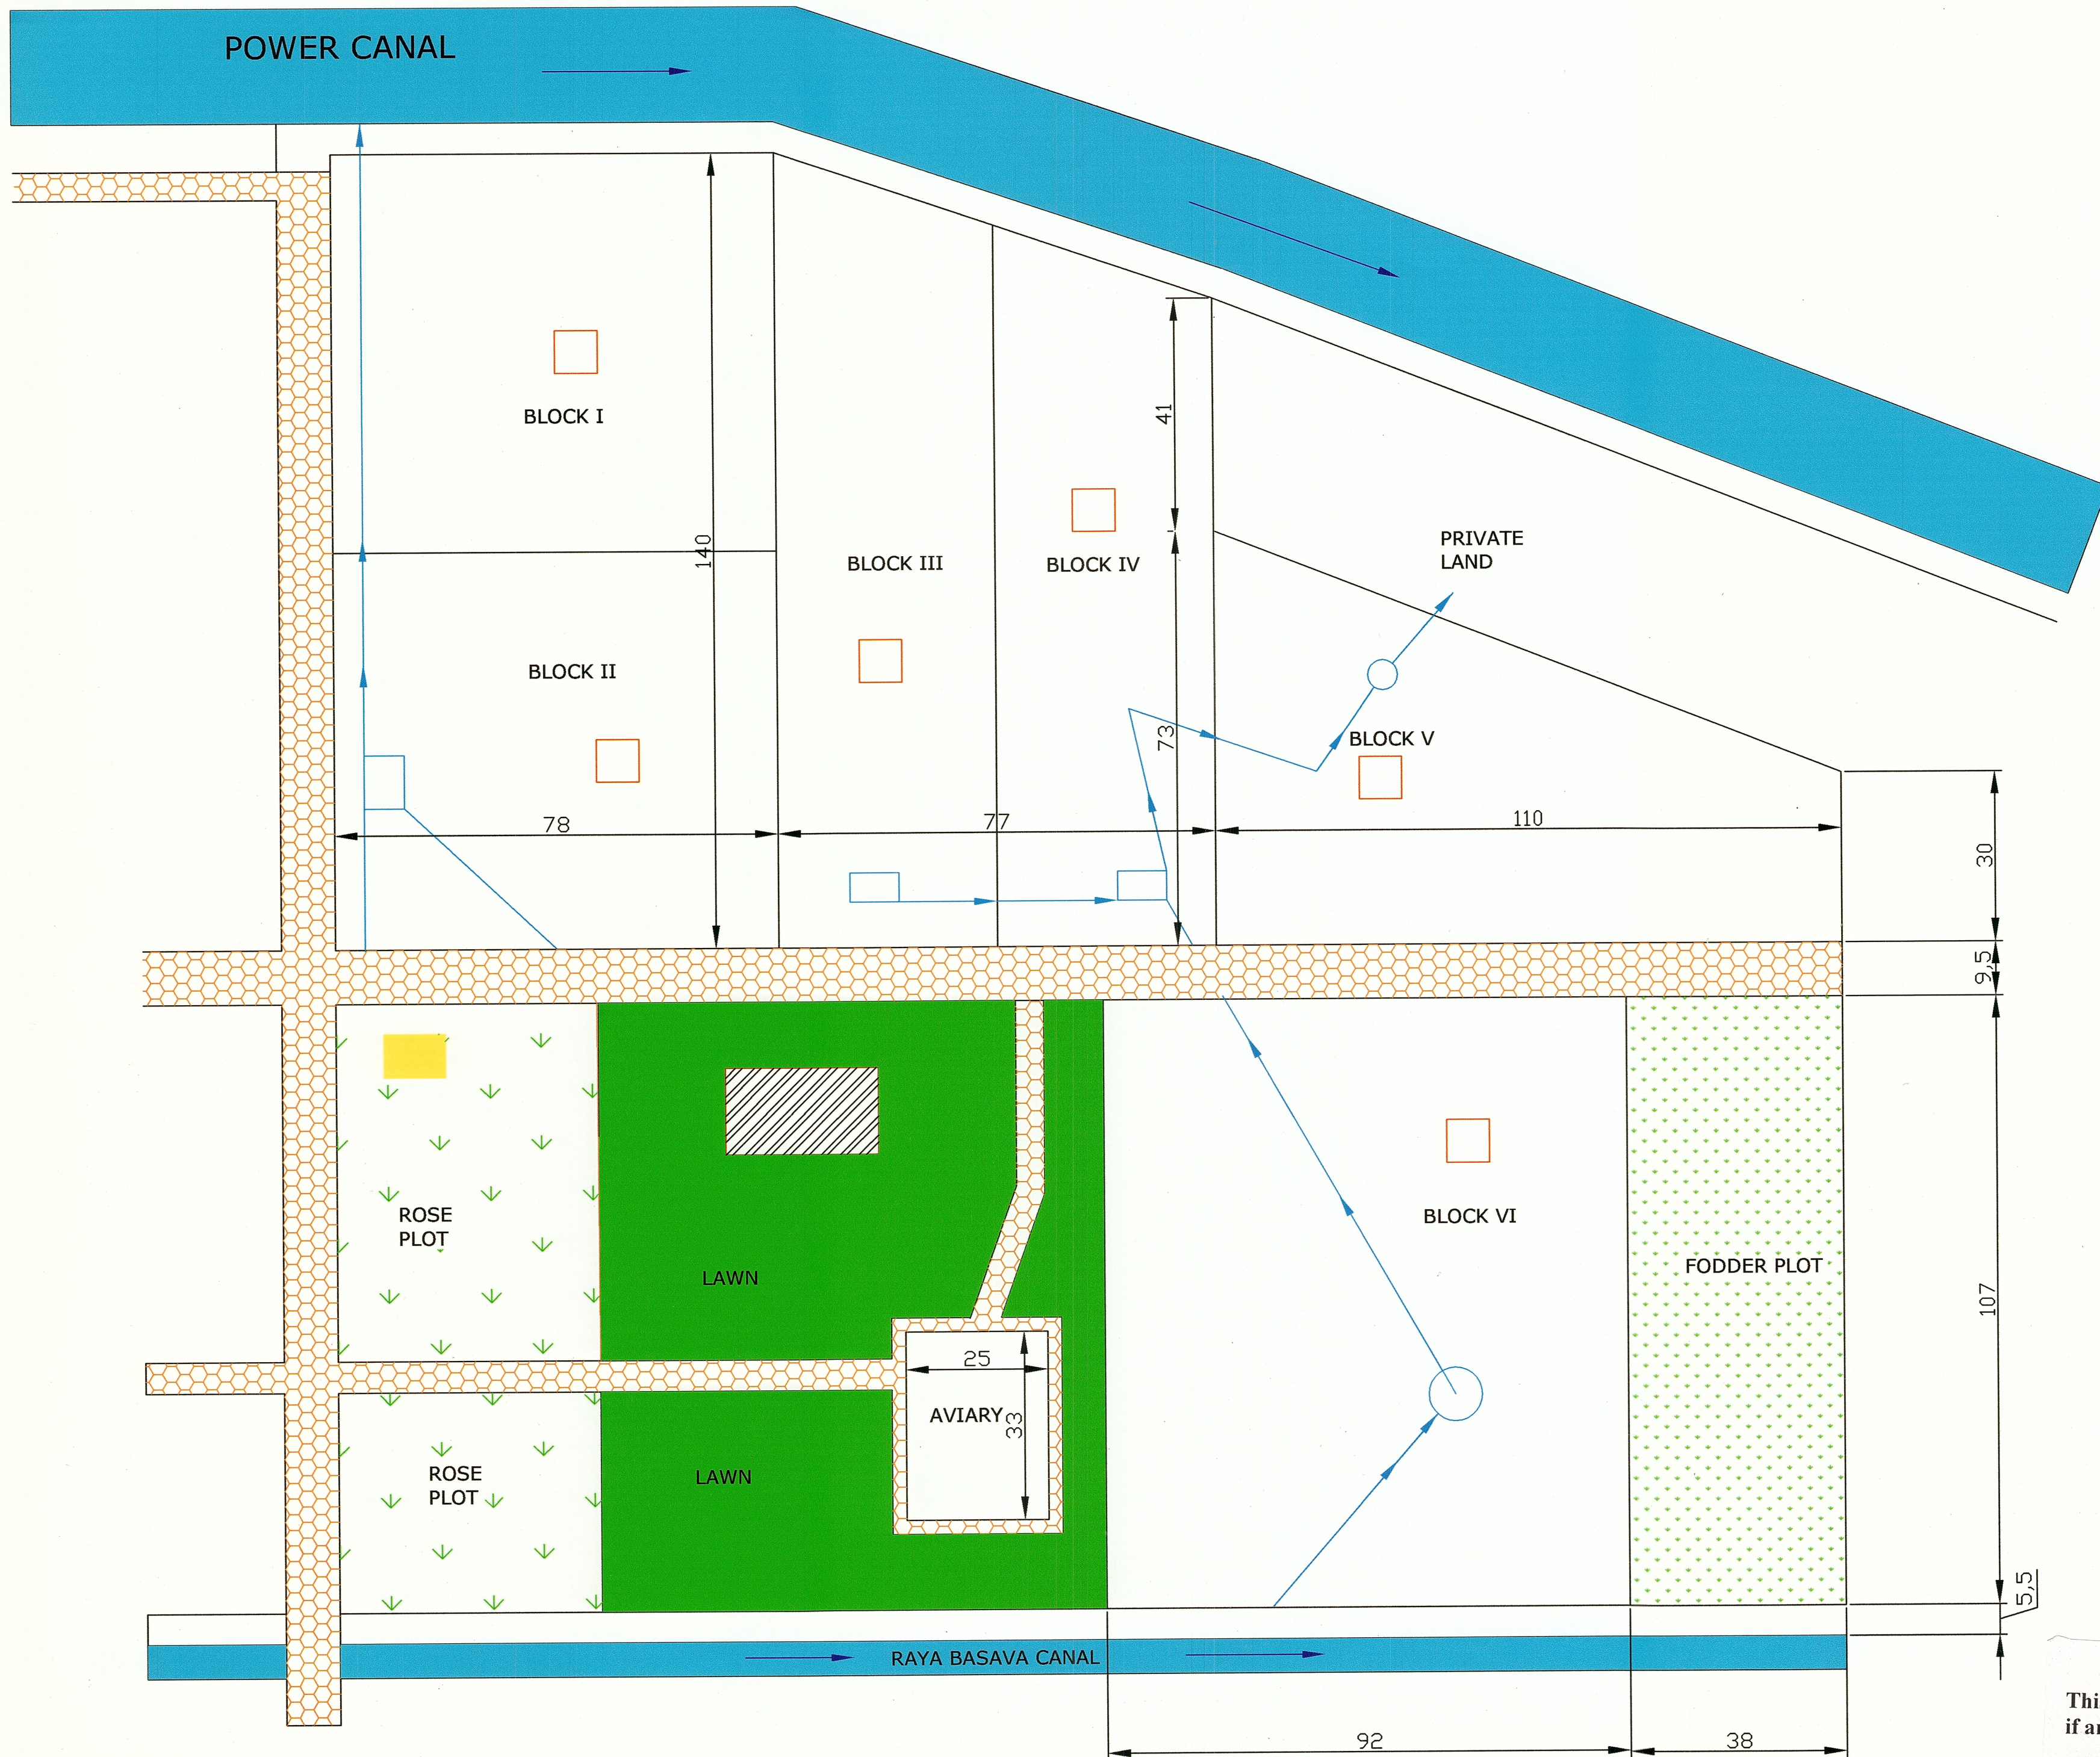

MASTER (LAYOUT) PLAN TUNGABHADRA MINI ZOO, TB BOARD, TB DAM
 ,HOSPET(TQ), BELLARY(DIST),KARNATAKA

INDEX

	ANIMAL SHELTER CUM FEEDING CUBICLE
	ANIMAL DRINKING WATER SUPPLY
	OFFICE ROOM
	STORE CUM TREATMENT ROOM
	FOOT PATH

scale:-1:1000

1mm=1m

U.S. BONAL
 Member Secretary
 Central Zoo Authority
 Ministry of Environment & Forest
 Govt. of India, New Delhi

This approval is subject to change, if any, as per the final Master Plan.