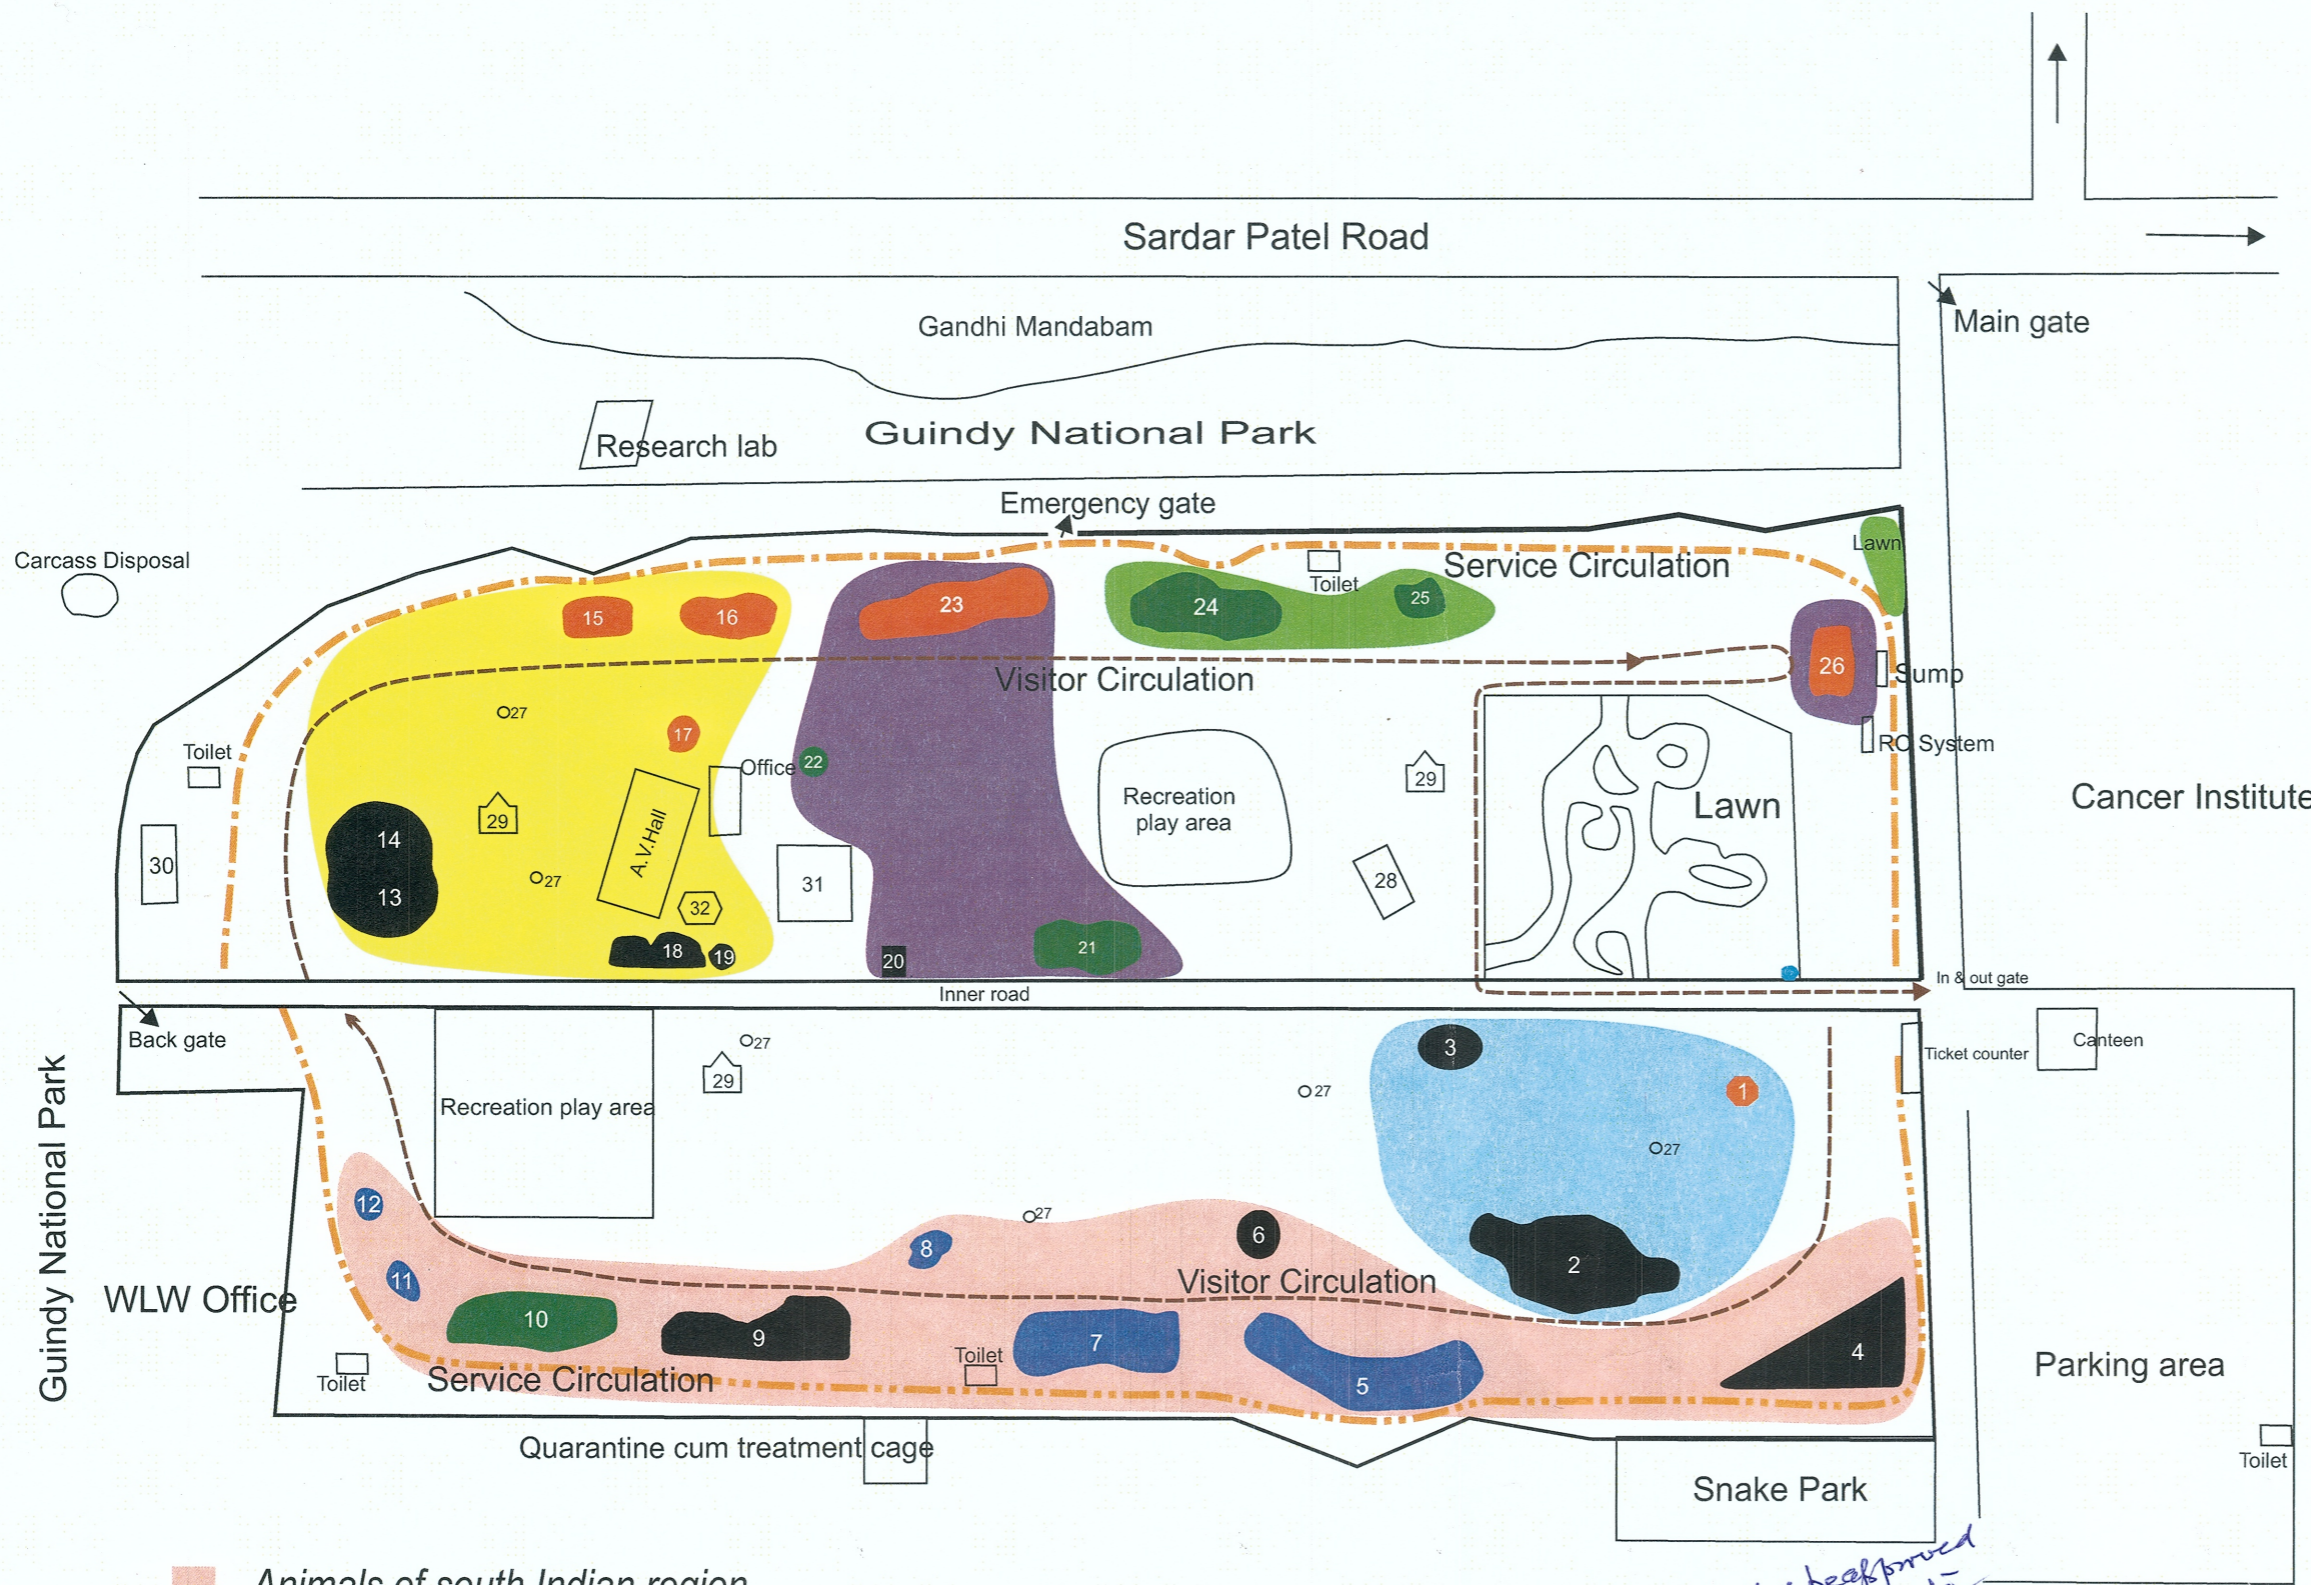

REVISED LAYOUT PLAN WITH ZONATION FOR CHILDREN'S PARK, GUINDY

LEGEND	
1	Turtle enclosure
2	Vedanthangal birds
3	Common otter
4	Spotted deer
5	Barking deer
6	Butterfly enclosure
7	Blackbuck
8	Porcupine
9	Sambar deer
10	Jackal
11	Plam civet cat
12	Slender lorries
13	EMU
14	Ostrich
15	Love birds
16	Budgerigar
17	Cassowary
18	Muscovy duck
19	Java (Munia) birds
20	Great Indian horned owl
21	Peafowl
22	Barn owl
23	Parakeet
24	Rhesus macaque
25	Bonnet macaque
26	Common kite
27	Drinking water
28	Visitors tiffin shed
29	Visitors rest shed
30	Workers rest shed
31	Awareness centre
32	Interpretation centre

- Animals of south Indian region
- Aquatic animals
- Exotic birds
- South Indian birds
- Primates

- Existing animal enclosures
- Enclosures to be modified
- Proposed new enclosure
- Enclosures that need to be redone after demolishing the old structure
- Children's Park boundary
- Service circulation
- Visitor circulation