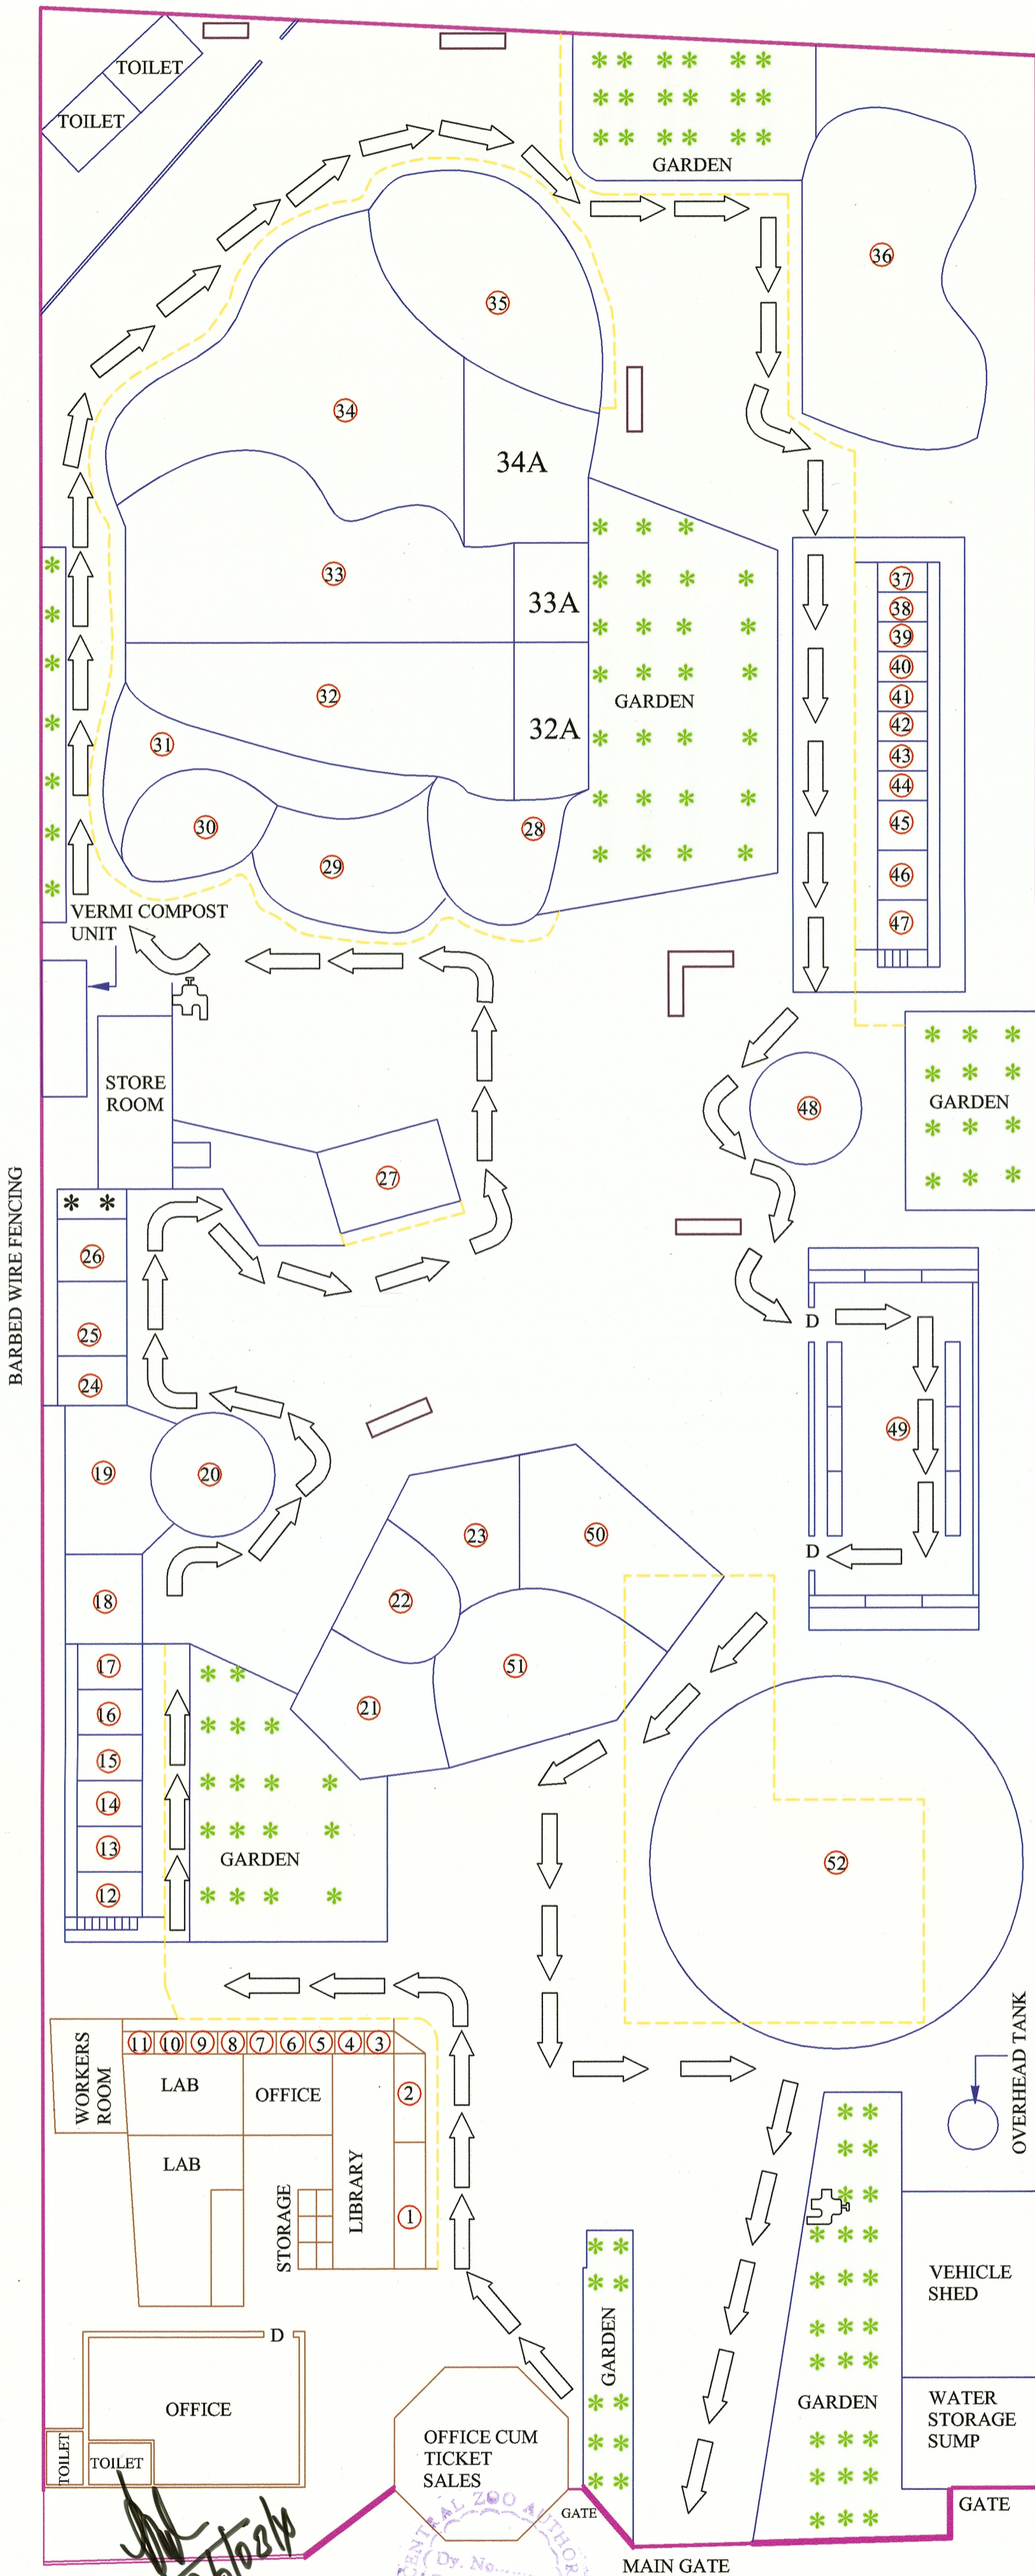

LAYOUT OF CHENNAI SNAKE PARK

SCALE=1:200

LEGEND

SL No.	PARTICULARS
1	SNAKES
2	SNAKES
3	SNAKES
4	SNAKES
5	SNAKES
6	SNAKES
7	SNAKES
8	SNAKES
9	QUARANTINE
10	QUARANTINE
11	QUARANTINE
12	SNAKES
13	SNAKES
14	SNAKES
15	SNAKES
16	SNAKES
17	SNAKES
18	CROCODILE BABIES
19	CROCODILE BABIES
20	SNAKES
21	LIZARDS
22	LIZARDS
23	LIZARDS
24	TURTLES/TORTOISES
25	TURTLES/TORTOISES
26	TURTLES/TORTOISES
27	SNAKES
28	CROCODILES
29	CROCODILES
30	CROCODILES
31	CROCODILES
32	CROCODILES
32A	CROCODILES
33	CROCODILES
33A	CROCODILES
34	CROCODILES
34A	CROCODILES
35	CROCODILES
36	CROCODILES
37	SNAKES
38	SNAKES
39	SNAKES
40	SNAKES
41	SNAKES
42	SNAKES
43	SNAKES
44	SNAKES
45	SNAKES
46	SNAKES
47	SNAKES
48	CHAMAELEON
49	SEA SNAKE/STURTLES AQUARIUM
50	LIZARDS
51	LIZARDS
52	OPEN DISPLAY AREA

- PROPOSED INTERPRETATION CENTRE (INCLUDING DISPLAY AREA)
- EXISTING STRUCTURES WHERE NO CHANGES IS PROPOSED
- EXISTING STRUCTURES TO BE IMPROVED/MODIFIED
- EXISTING STRUCTURES TO BE DEMOLISHED WHOLLY OR IN PART
- BENCHES FOR VISITORS
- DRINKING WATER FOUNTAINS