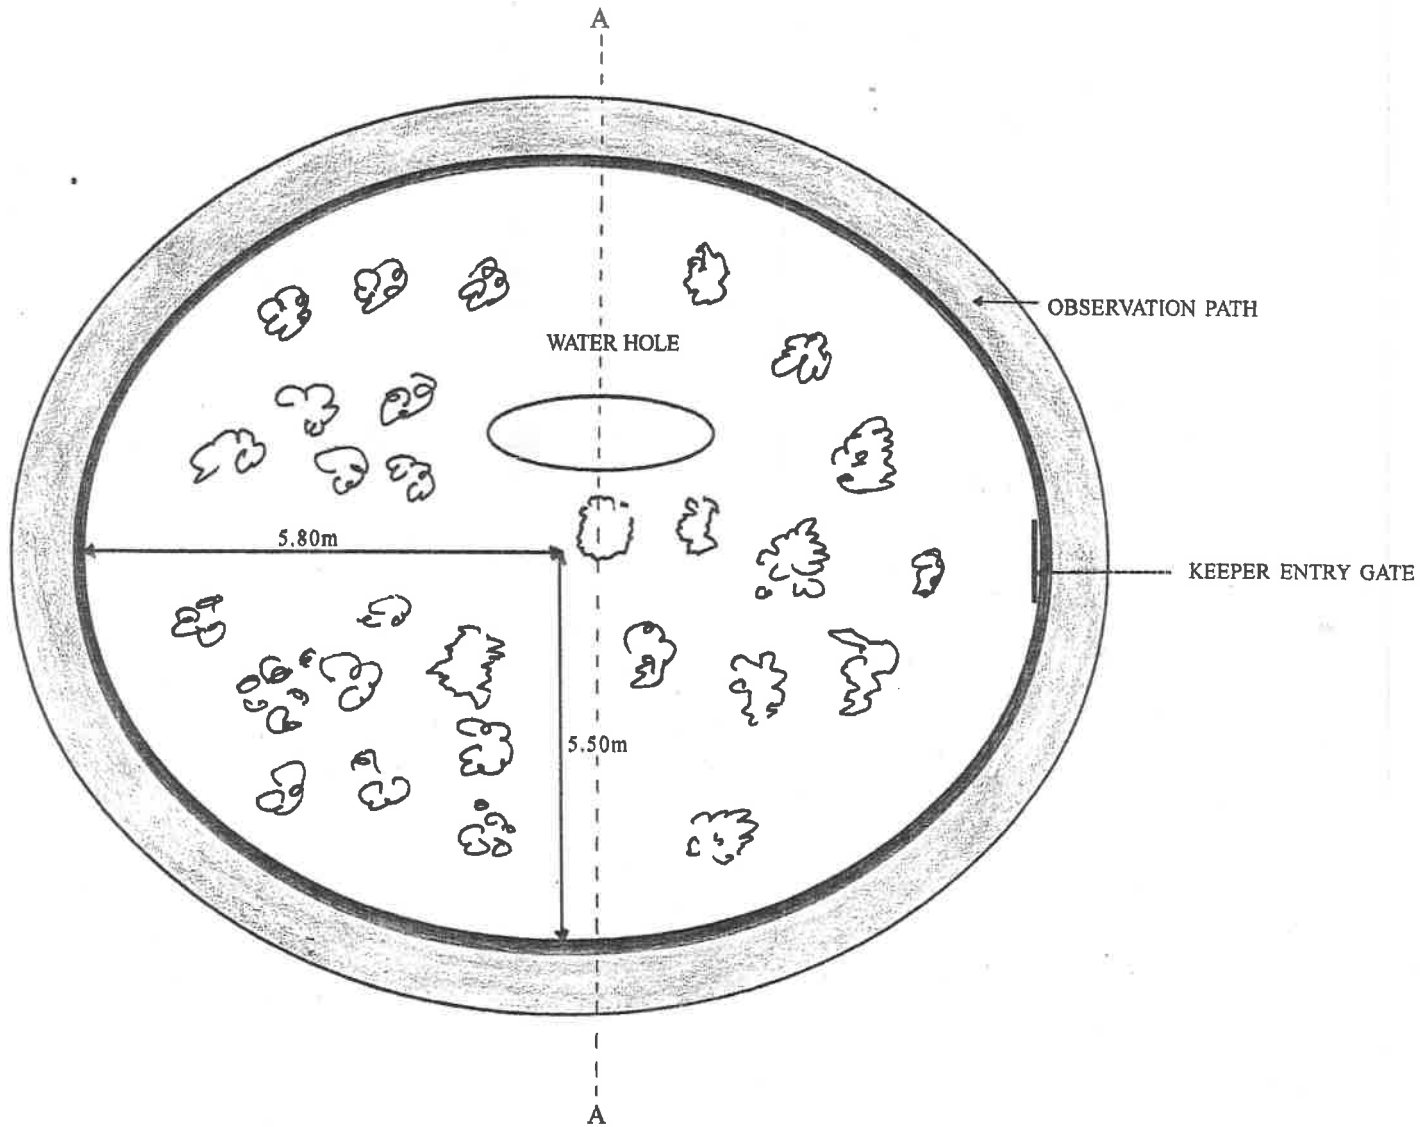

57

22nd EGM (02.06.2011)

Burmese Brown tortoise (Breeding enclosure)

Aizawl Zoological Park, Mizoram

Approved subject to:

No entrance from the paddock area to be made instead the entrance should be made through feeding and retiring cells.

PLAN

ENCLOSURE FENCING SECTION

ALL DIMENTION ARE IN 'M'

111

GOVERNMENT OF MIZORAM
OFFICE OF THE DEPUTY CONSERVATOR OF FORESTS (WL)
WILDLIFE DIVISION AIZAWL

DETAILED DRAWING OF BREEDING ENCLOSURE
FOR *manouria emys emys* (BURMESE BROWN TORTOISE)