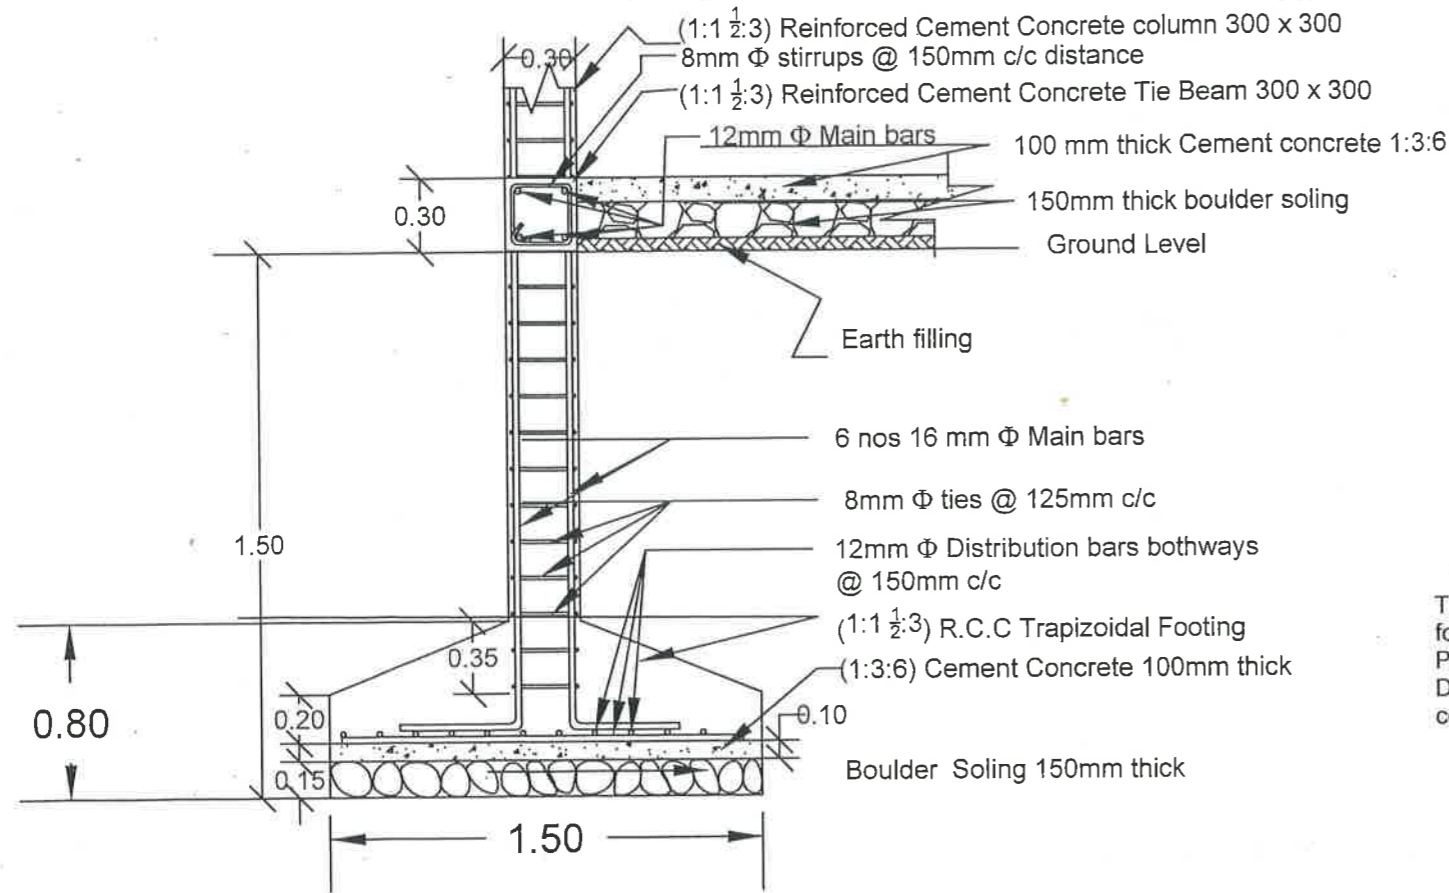

The designs of the Snow Leopard enclosure to be constructed at the Off-display Breeding Centre for Snow Leopard and Red Panda at Topkey Dara under Padmaja Naidu Himalayan Zoological Park, Darjeeling, West Bengal were approved by the 90th meeting of the Expert Group on Zoo Designing, Central Zoo Authority held on 26.11.2019 subject to condition and approval was communicated vide letter No. 19-20 / 92-CZA (Vol. X) (325) (NS) / 1939 / 2019, dated 06.12.2019.

Authenticated
Dy. Inspector General of Forests (H.Q.)
Ministry of Environment, Forest & Climate Change
भारत सरकार, नई दिल्ली / Govt. of India, New Delhi