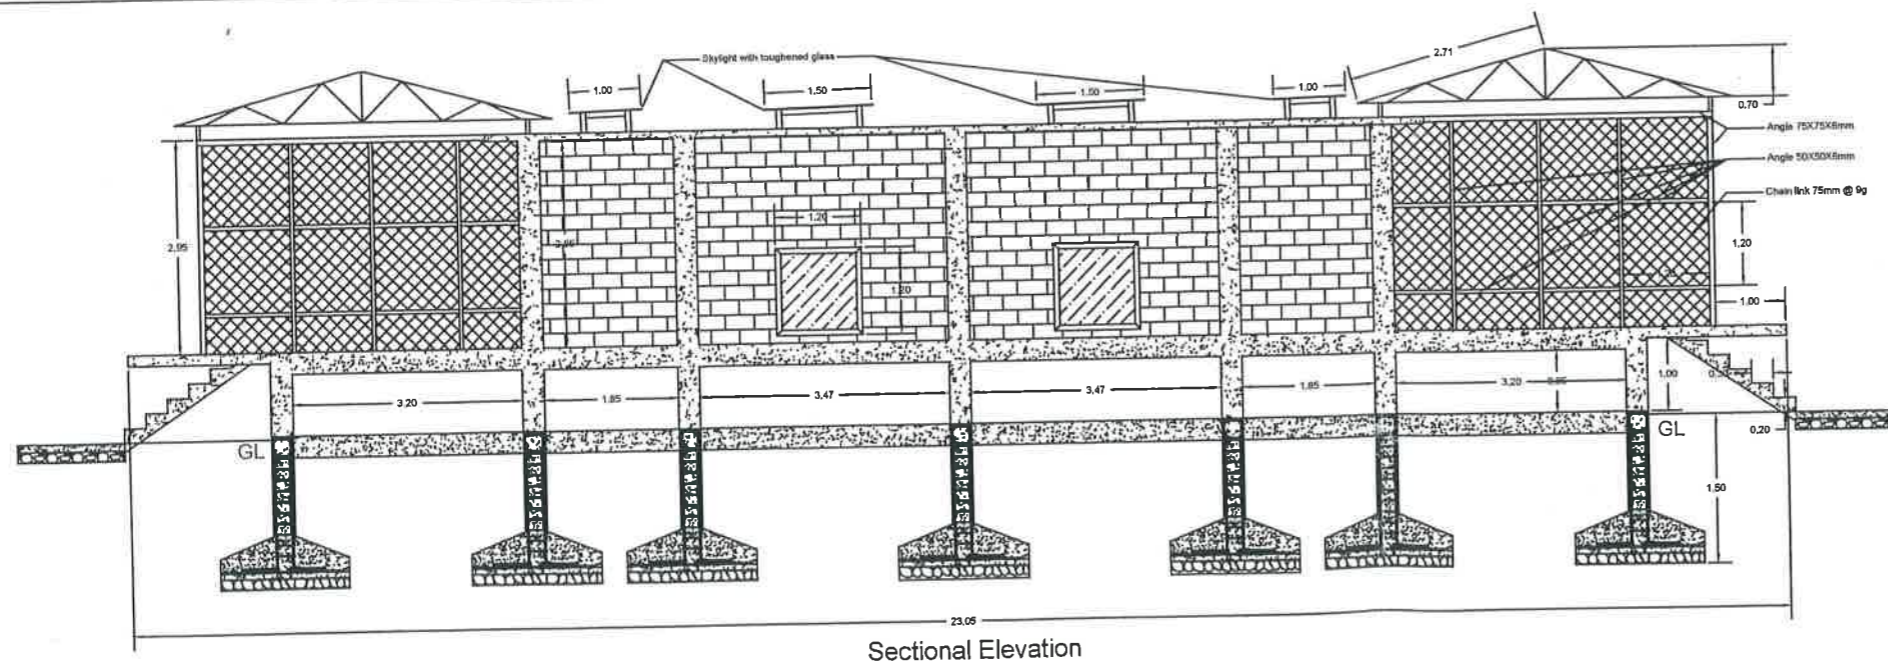

Sectional Elevation