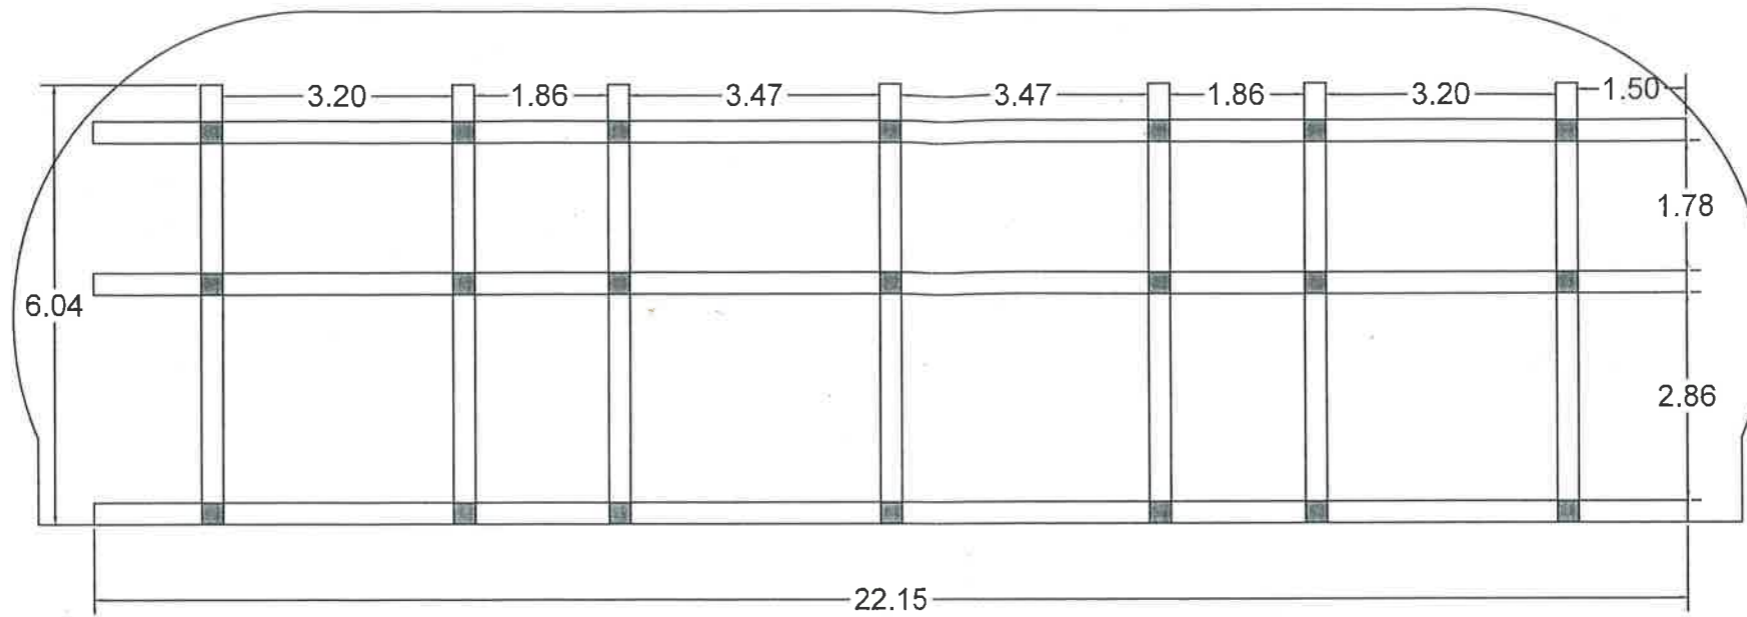

The designs of the Snow Leopard enclosure to be constructed at the Off-display Breeding Centre for Snow Leopard and Red Panda at Topkey Dara under Padmaja Naidu Himalayan Zoological Park, Darjeeling, West Bengal were approved by the 90th meeting of the Expert Group on Zoo Designing, Central Zoo Authority held on 26.11.2019 subject to condition and approval was communicated vide letter No. 19-20 / 92-CZA (Vol. X) (325) (NS) / 1939 / 2019, dated 06.12.2019.

Authenticated
डॉ. आर. एस. शर्मा / DR. SONALI GHOSH
DIG (HQ), CZA
Dy. Inspector General of Forests (H.Q.)
राष्ट्रीय वन विज्ञान प्रयोगशाला / Central Zoo Authority
पर्यावरण, वन और जलवायु परिवर्तन मंत्रालय
Ministry of Environment, Forest & Climate Change
भारत सरकार, नई दिल्ली / Govt. of India, New Delhi

Scale 1:100

Proposed construction of off display Breeding Centre for Snow Leopards at Topkey Dara Conservation Breeding Center under PNHZ Park Darjeeling, during 2019-20.

Shelter Plan

PADMAJA NAIDU HIMALAYAN ZOOLOGICAL PARK, DARJEELING

Sub Assistant Engineer
PNH Zoological Park
Darjeeling

Estate Officer
PNH Zoological Park,
Darjeeling

Director
PNH Zoological Park,
Darjeeling