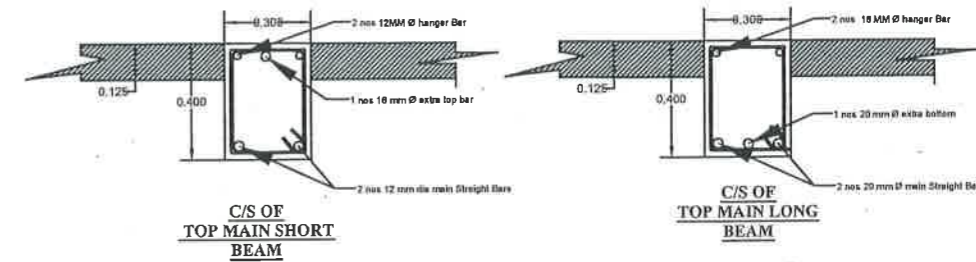

The designs of the Snow Leopard enclosure to be constructed at the Off-display Breeding Centre for Snow Leopard and Red Panda at Topkey Dara under Padmaja Naidu Himalayan Zoological Park, Darjeeling, West Bengal were approved by the 90th meeting of the Expert Group on Zoo Designing, Central Zoo Authority held on 26.11.2019 subject to condition and approval was communicated vide letter No. 19-20 / 92-CZA (Vol. X) (325) (NS) / 1939 / 2019, dated 06.12.2019.

Authenticated
Dy. Inspector General of Forests (H.Q.)
Ministry of Environment, Forest & Climate Change
भारत सरकार, नई दिल्ली / Govt. of India, New Delhi