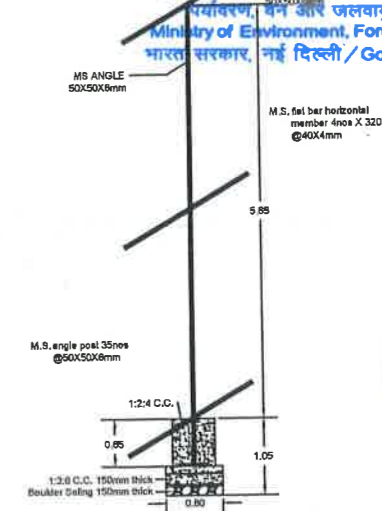

Fence Foundation

Scale 1:100

Proposed construction of off display Breeding Centre for Snow Leopards at Topkay Dara Conservation Breeding Center under PNHZ Park Darjeeling, during 2019-20.

Foundation Layout and Sectional details

PADMAJA NAIDU HIMALAYAN ZOOLOGICAL PARK, DARJEELING

[Signature]
Sub Assistant Engineer
PNH Zoological Park
Darjeeling

[Signature]
Estate Officer
PNH Zoological Park,
Darjeeling

[Signature]
Director
PNH Zoological Park,
Darjeeling