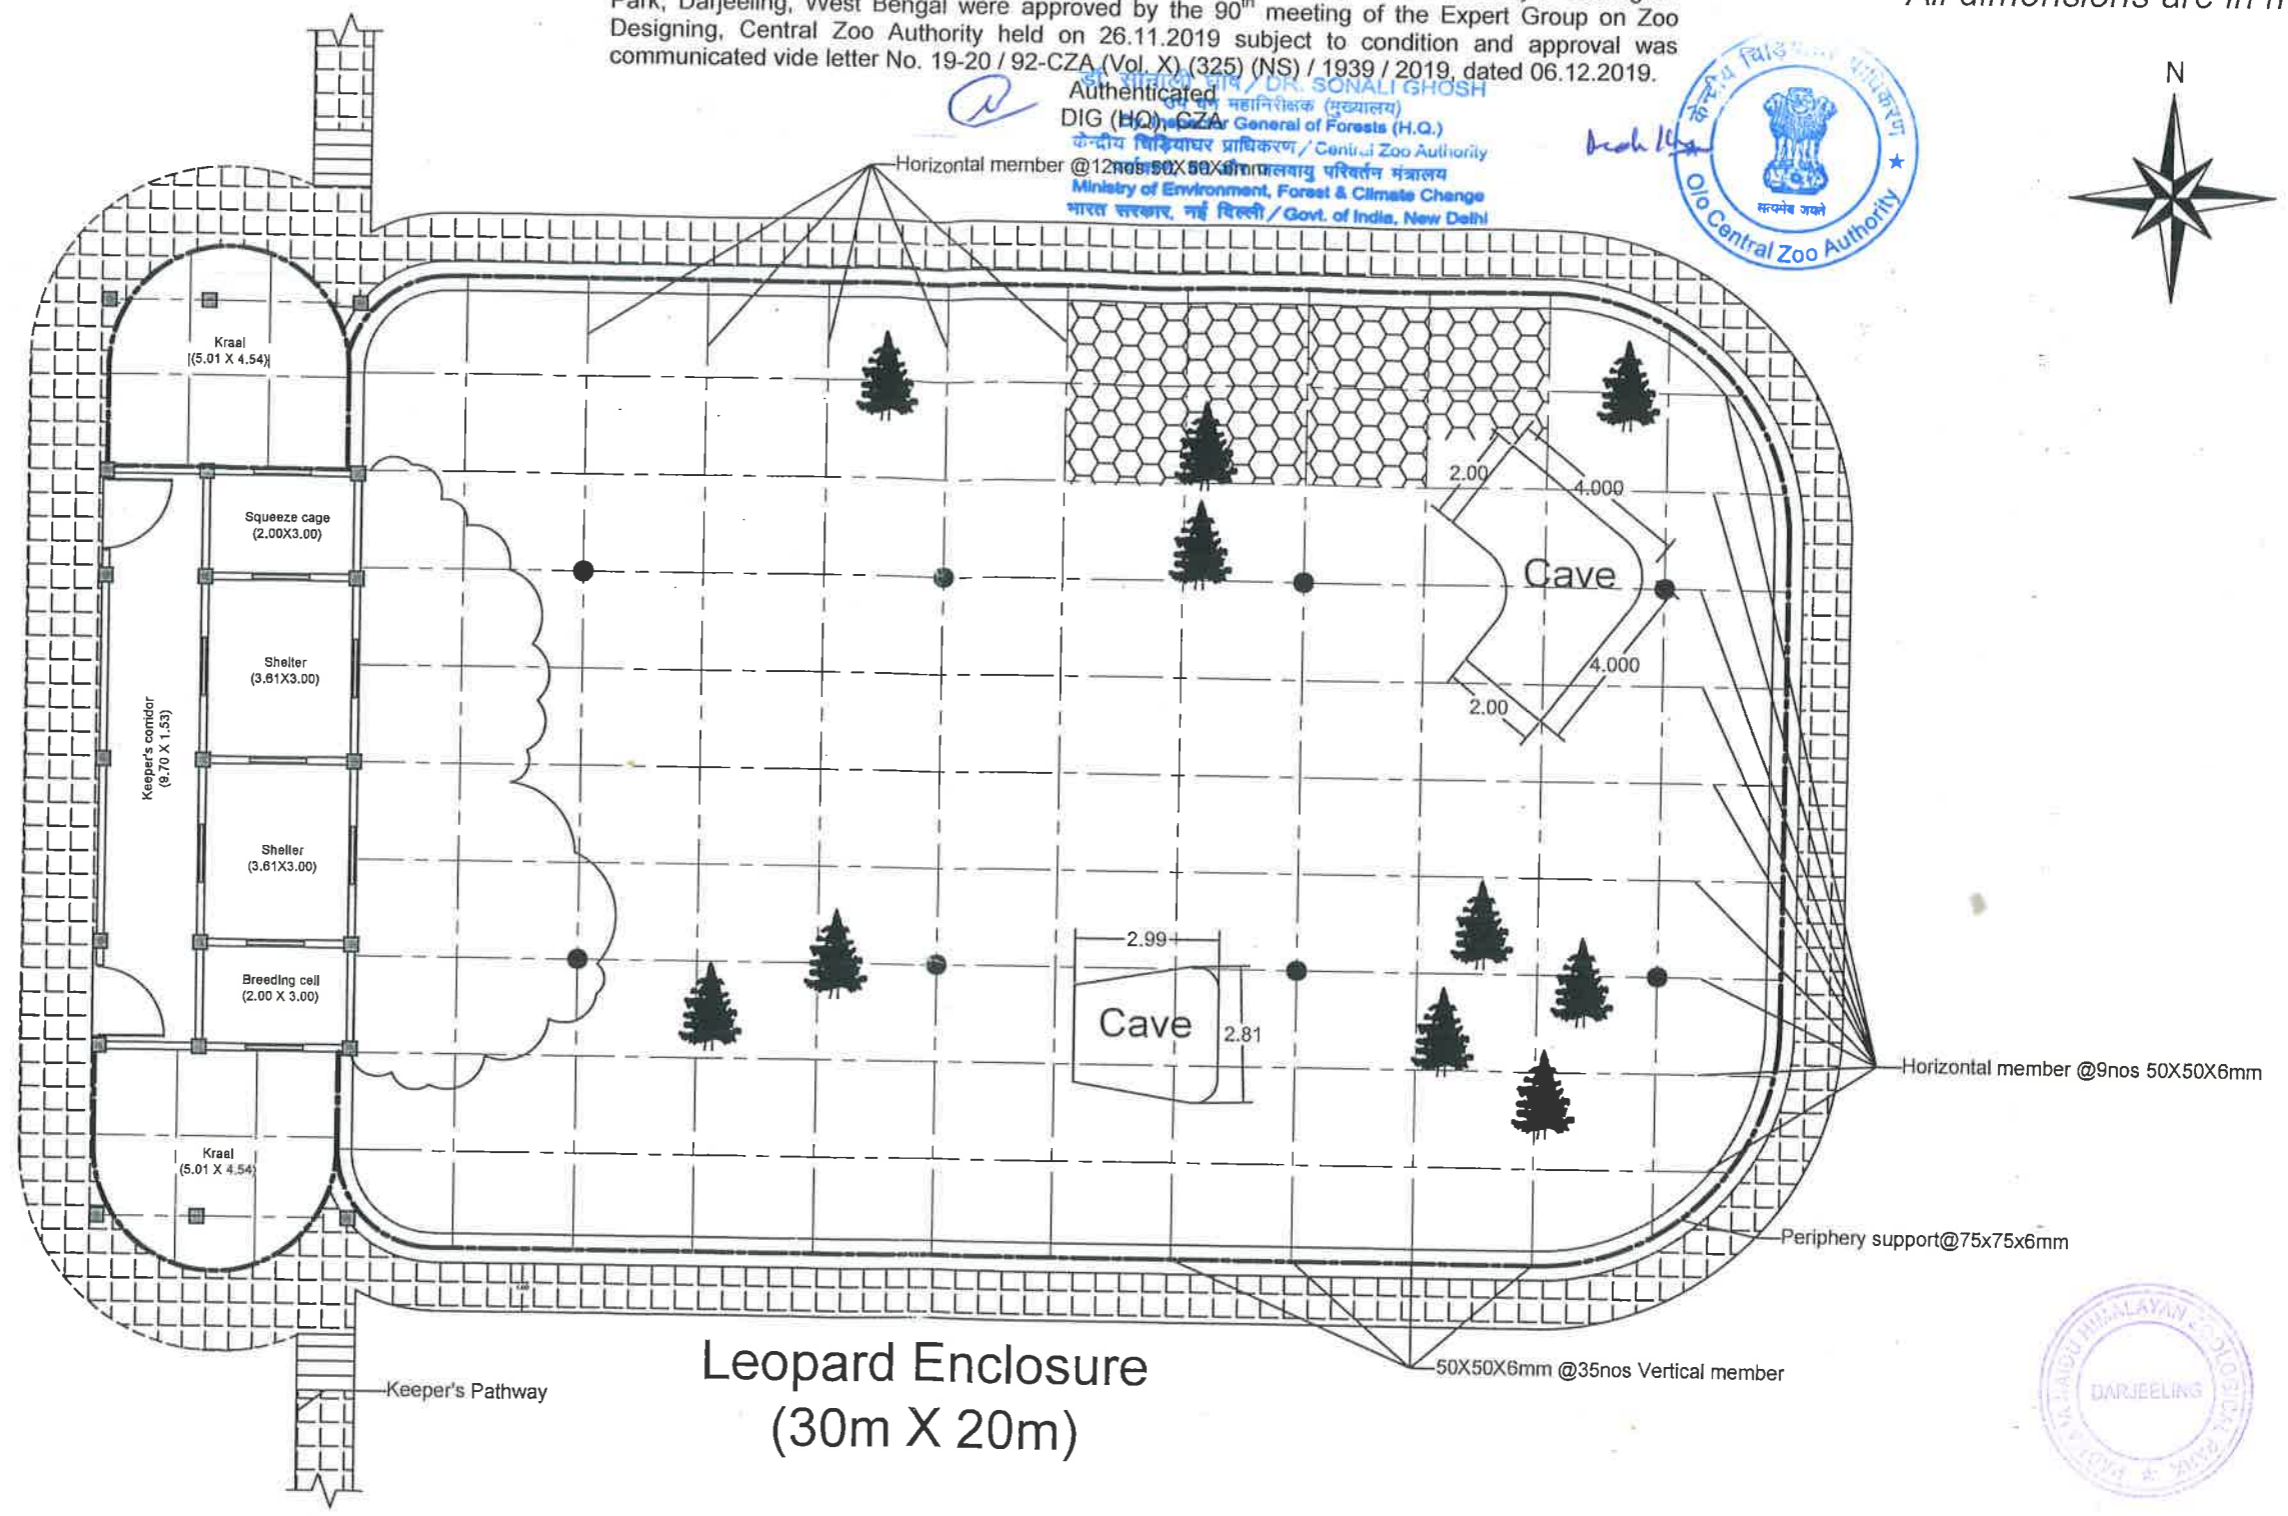

The designs of the Snow Leopard enclosure to be constructed at the Off-display Breeding Centre for Snow Leopard and Red Panda at Topkey Dara under Padmaja Naidu Himalayan Zoological Park, Darjeeling, West Bengal were approved by the 90th meeting of the Expert Group on Zoo Designing, Central Zoo Authority held on 26.11.2019 subject to condition and approval was communicated vide letter No. 19-20/92-CZA (Vol. X) (325) (NS) / 1939 / 2019, dated 06.12.2019.

All dimensions are in meter

Authenticating
DIG (H.O.), CZA General of Forests (H.O.)
@ 12 nos 50x50x6mm
Ministry of Environment, Forest & Climate Change
भारत सरकार, नई दिल्ली / Govt. of India, New Delhi

Leopard Enclosure
(30m X 20m)

Scale 1:150

Proposed construction of off display Breeding Centre for Snow Leopards at Topkey Dara Conservation Breeding Center under PNHZ Park Darjeeling, during 2019-20.

Enclosure Plan

PADMAJA NAIDU HIMALAYAN ZOOLOGICAL PARK, DARJEELING

[Signature]
Sub Assistant Engineer
PNH Zoological Park
Darjeeling

[Signature]
Estate Officer
PNH Zoological Park,
Darjeeling

[Signature]
Director
PNH Zoological Park,
Darjeeling