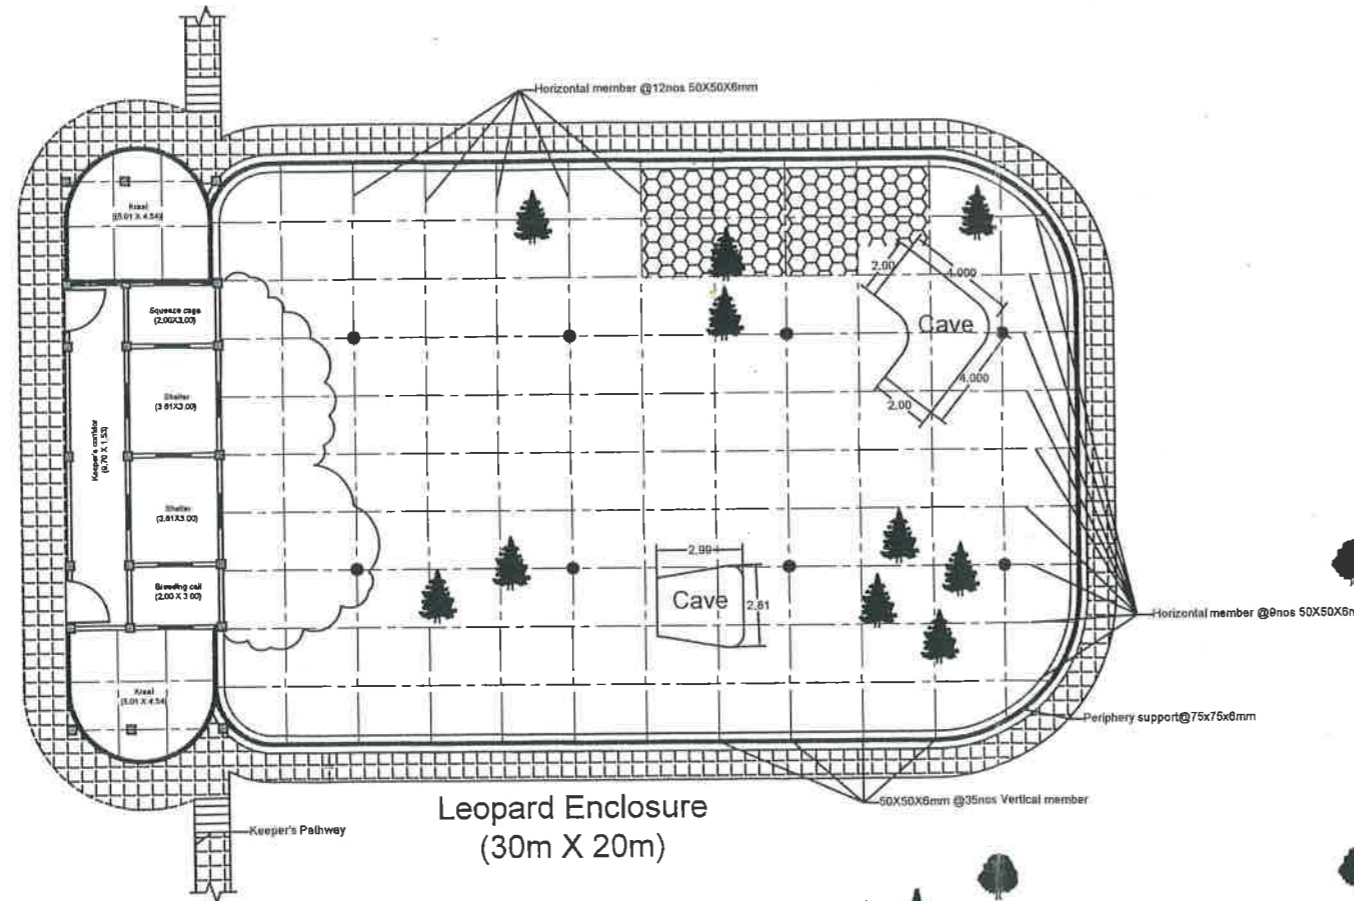

The designs of the Snow Leopard enclosure to be constructed at the Off-display Breeding Centre for Snow Leopard and Red Panda at Topkey Dara under Padmaja Naidu Himalayan Zoological Park, Darjeeling, West Bengal were approved by the 90th meeting of the Expert Group on Zoo Designing, Central Zoo Authority held on 26.11.2019 subject to condition and approval was communicated vide letter No. 19-20 / 92-CZA (Vol. X) (325) (NS) / 1939 / 2019, dated 06.12.2019.

Authenticated
DIG (HQ), CZA
Dy. Inspector General of Forests
केन्द्रीय विज्ञान विभाग (मुजमालय)
पर्यावरण, वन और जल विभाग
Ministry of Environment, Forest & Climate Change
भारत सरकार, नई दिल्ली / Govt. of India, New Delhi

Scale 1:250

Proposed construction of off display Breeding Centre for Snow Leopards at Topkay Dara Conservation Breeding Center under PNHZ Park Darjeeling, during 2019-20

Site Plan

PADMAJA NAIDU HIMALAYAN ZOOLOGICAL PARK, DARJEELING

[Signature]
Sub Assistant Engineer
PNH Zoological Park
Darjeeling

[Signature]
Estate Officer
PNH Zoological Park,
Darjeeling

[Signature]
Director
PNH Zoological Park,
Darjeeling