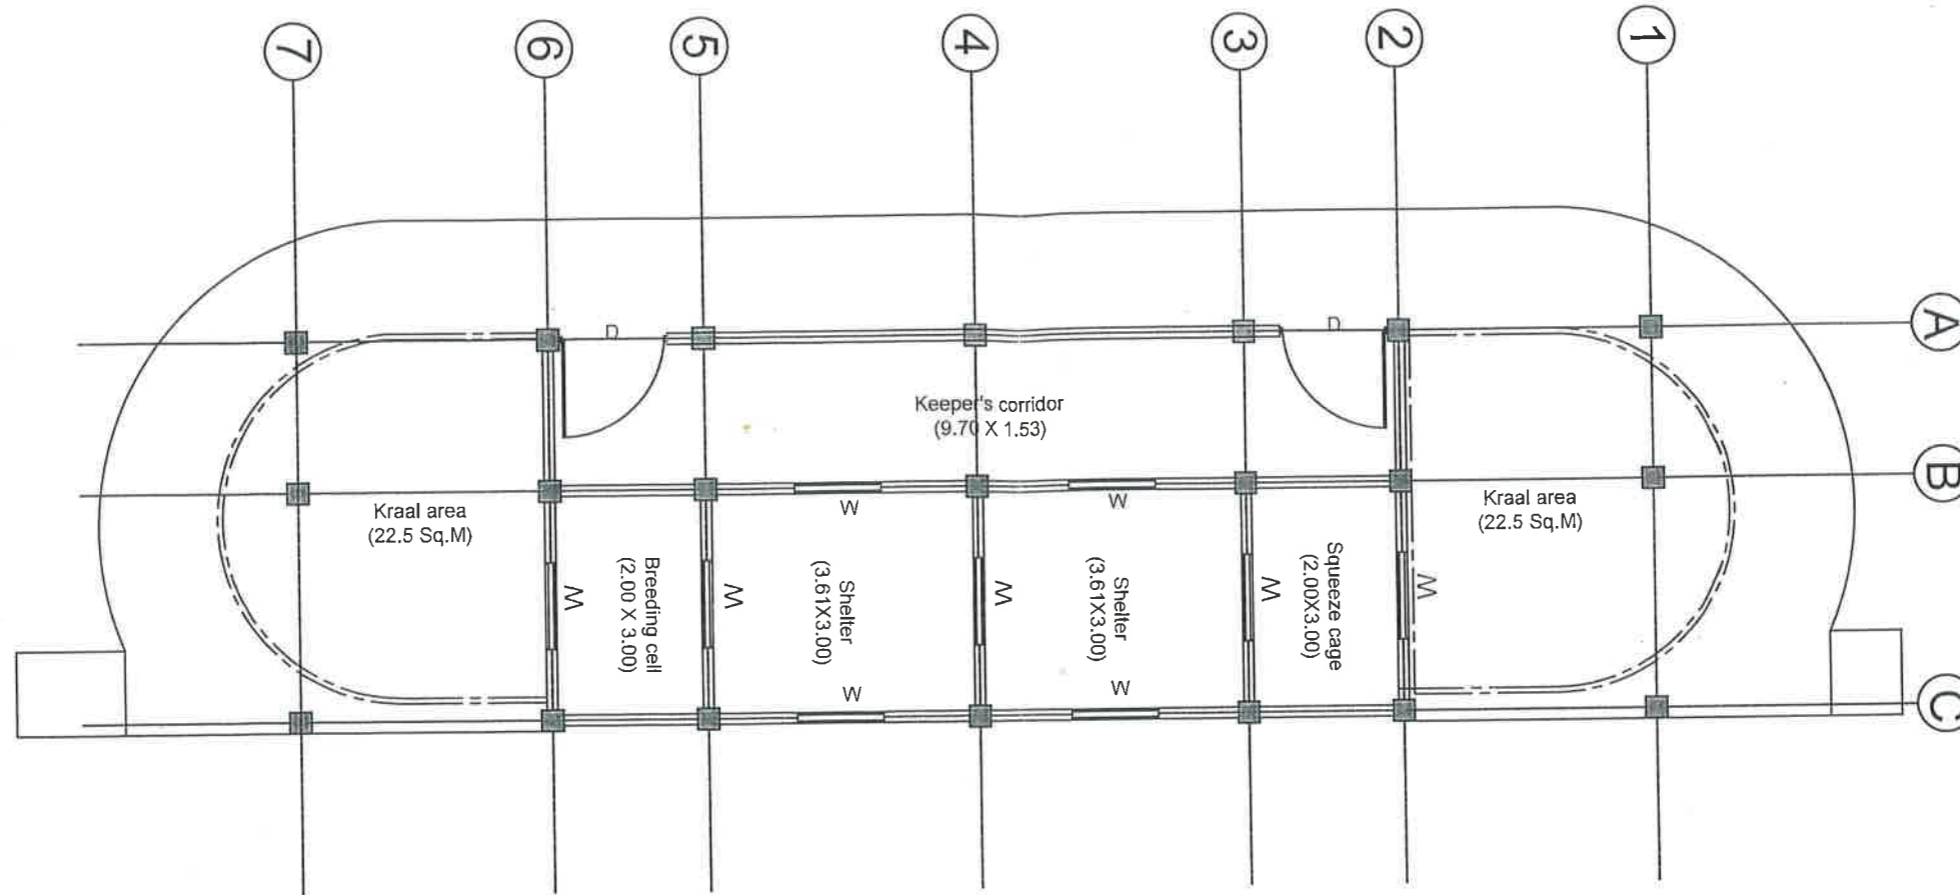

The designs of the Snow Leopard enclosure to be constructed at the Off-display Breeding Centre for Snow Leopard and Red Panda at Topkey Dara under Padmaja Naidu Himalayan Zoological Park, Darjeeling, West Bengal were approved by the 90th meeting of the Expert Group on Zoo Designing, Central Zoo Authority held on 26.11.2019 subject to condition and approval was communicated vide letter No. 19-20 / 92-CZA (Vol. X) (325) (NS) / 1939 / 2019, dated 06.12.2019.

Authenticated
DIG (HQ), GZA
By Inspector General of Forests (I.G.F.)
केन्द्रीय वन विद्यालय प्राधिकरण / Central Zoo Authority
पर्यावरण, वन और जलवायु परिवर्तन मंत्रालय
Ministry of Environment, Forest & Climate Change
भारत सरकार, नई दिल्ली / Govt. of India, New Delhi

Scale 1:100

Door and Windows schedule		
D	1.5000	2.1000
W	1.2000	1.2000

Proposed construction of off display Breeding Centre for Snow Leopards at Topkey Dara Conservation Breeding Center under PNHZ Park Darjeeling, during 2019-20.

Shelter Plan

PADMAJA NAIDU HIMALAYAN ZOOLOGICAL PARK, DARJEELING

Sub Assistant Engineer
PNH Zoological Park
Darjeeling

Estate Officer
PNH Zoological Park,
Darjeeling

Director
PNH Zoological Park,
Darjeeling