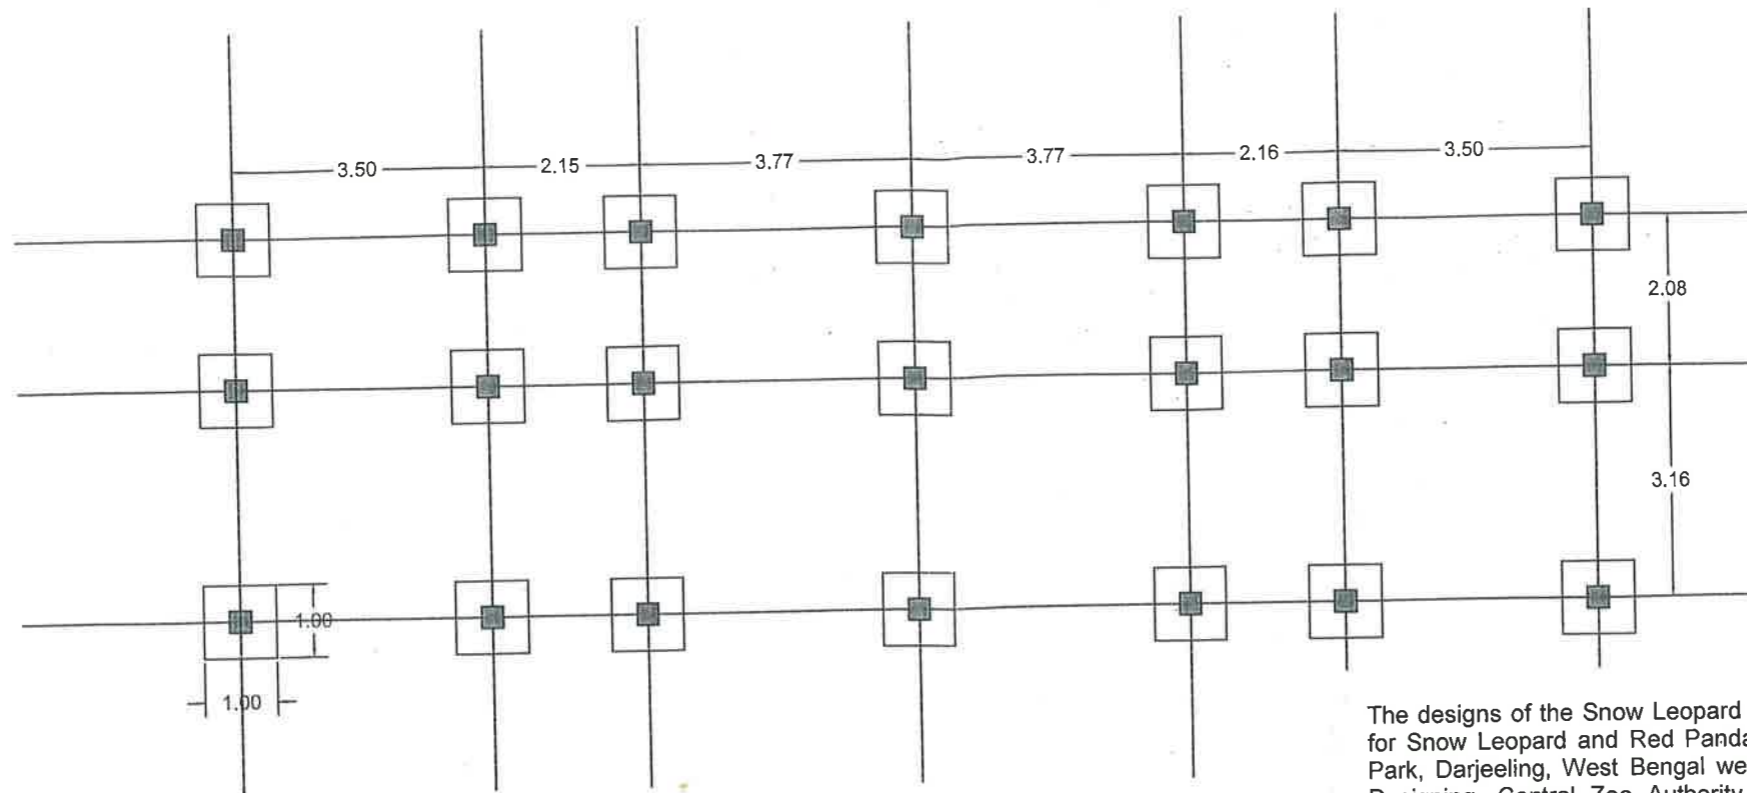

Foundation Layout

The designs of the Snow Leopard enclosure to be constructed at the Off-display Breeding Centre for Snow Leopard and Red Panda at Topkey Dara under Padmaja Naidu Himalayan Zoological Park, Darjeeling, West Bengal were approved by the 90th meeting of the Expert Group on Zoo Designing, Central Zoo Authority held on 26.11.2019 subject to condition and approval was communicated vide letter No. 19-20/92-CZA (Vol. X) (325) (NS) / 1939 / 2019, dated 06.12.2019.

Authenticated by **DR. SONALI GHOSH**
DIG (HQ), CZA वन महापरीक्षक (मुख्यालय)
Dy. Inspector General of Forests (I.C.)
केन्द्रीय वनविज्ञान प्राधिकरण / Central Zoo Authority
पर्यावरण, वन और जलवायु परिवर्तन मंत्रालय
Ministry of Environment, Forest & Climate Change
भारत सरकार, नई दिल्ली / Govt. of India, New Delhi