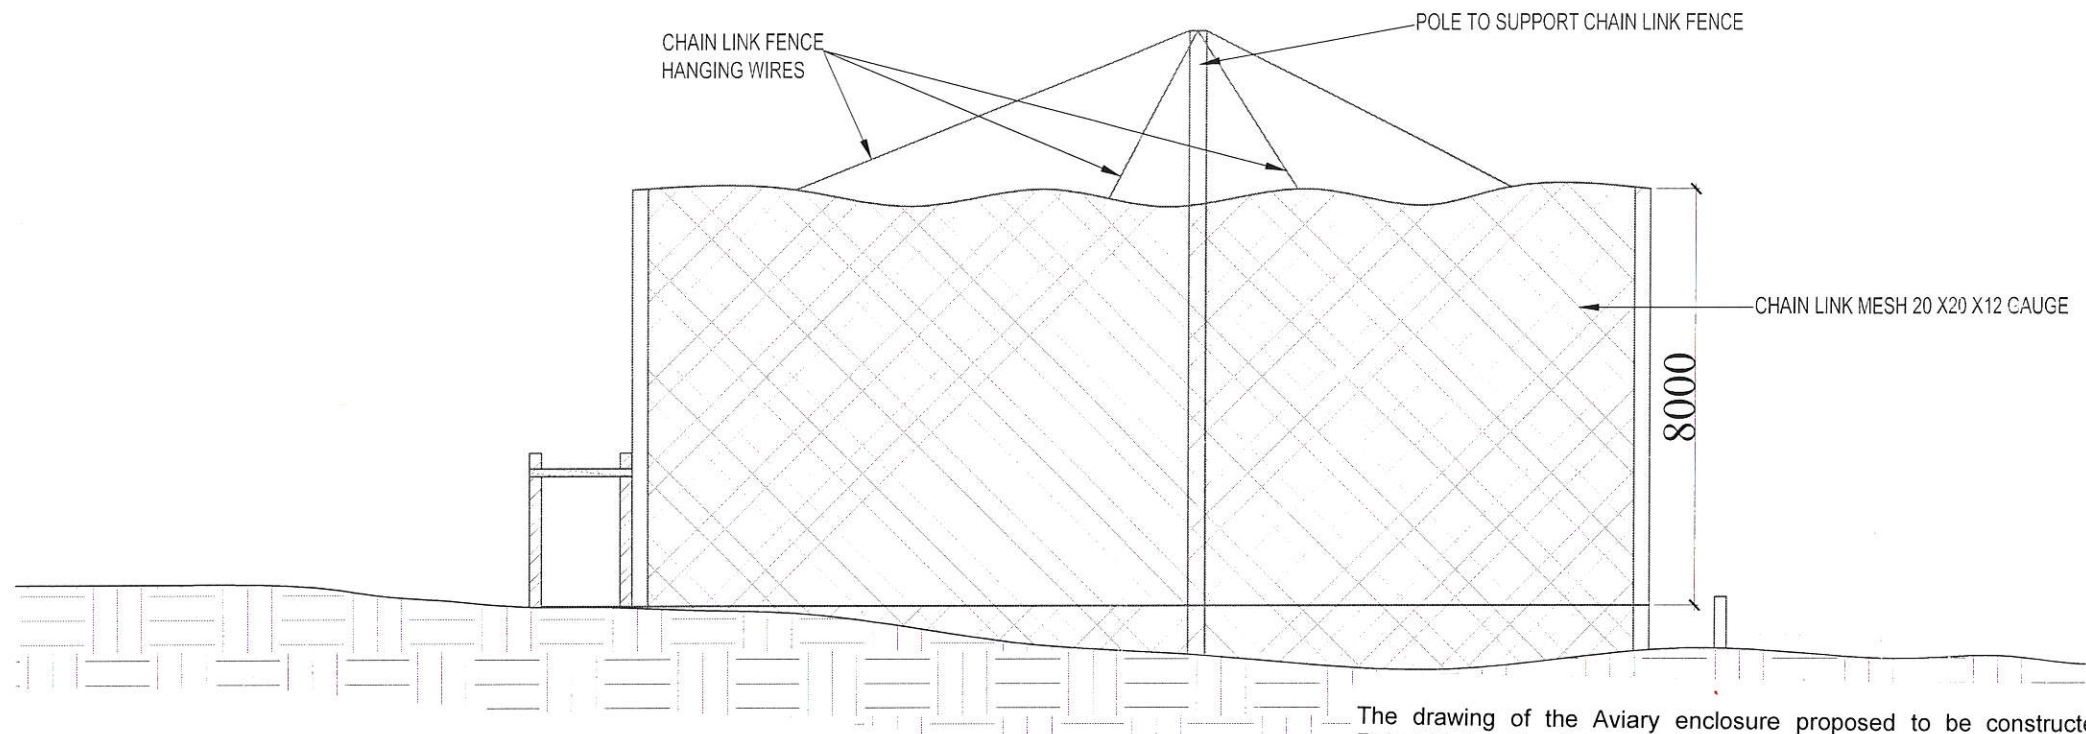

BIRDS AVIARY AT RESCUE AND REHABILITATION CENTRE AT GZRRK, JAMNAGAR, GUJARAT.

REFERENCE DOCUMENTS/DRAWINGS		
DRAWING NO.	DRAWING TITLE	REV.

SECTION- AA'

The drawing of the Aviary enclosure proposed to be constructed at the Greens Zoological Rescue and Rehabilitation Kingdom at the Village Kanalus Tal. Lalpur of Jamnagar District, Gujarat was approved by the 91st Meeting of the Expert Group on Zoo Designing of the Central Zoo Authority (CZA) held on 23-24.01.2020 and communicated to the Zoo vide this office letter No. 20-1/2019-CZA(PKR)/2183/2020, dated 06.02.2020.

OPENINGS SYMBOLS :-

SYMBOLS	SIZE	TYPE	REMARK
D1	600 x 1800	M.S. DOOR, TOP guide rail SIDE SLIDING	Keeper entry
D2	450 x 450	M.S. DOOR, TOP guide rail SIDE SLIDING	

PLAN

FRONT PATHWAY / ROAD

VARIOUS AREAS PROVIDED / CZA NORMS FOR BIRDS AVIARY :-

VARIOUS AREAS	PROVIDED	CZA NORMS
CELL SIZE	1.5 X1.5X1.8 Sqm.	1.2 X1.2X1.3 Sqm.
EXHIBIT AREA	320 Sqm.	300 Sqm.

ENRICHMENTS :-

- BOXES HANGED ON TREES
- NATURAL STONE etc.
- SHRUBS, SMALL TREES

For Reliance Industries Ltd
 Authorized Signatory