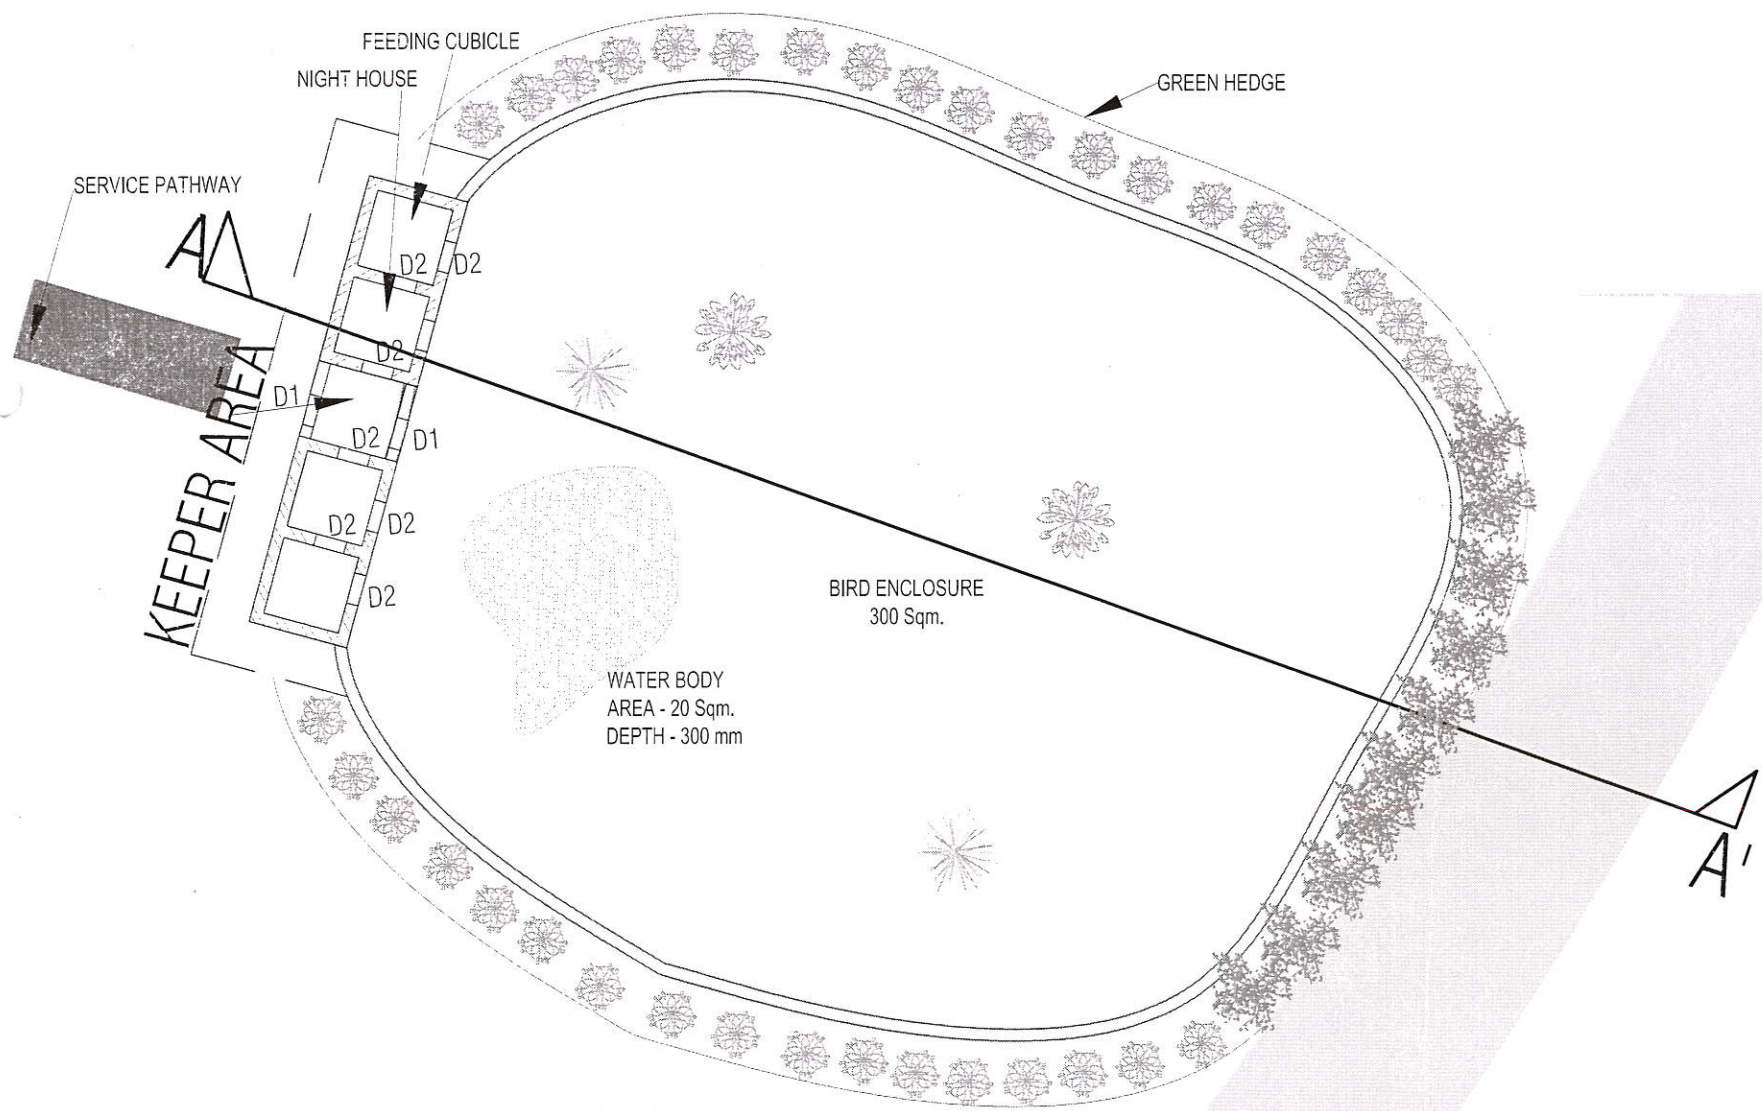

BIRDS AVIARY AT RESCUE AND REHABILITATION CENTRE AT GZRRK, JAMNAGAR, GUJARAT.

REFERENCE DOCUMENTS/DRAWINGS		
DRAWING NO.	DRAWING TITLE	REV.

SECTION- AA'

The drawing of the Aviary enclosure proposed to be constructed at the Greens Zoological Rescue and Rehabilitation Kingdom at the Village Kanalus Tal. Lalpur of Jamnagar District, Gujarat was approved by the 91st Meeting of the Expert Group on Zoo Designing of the Central Zoo Authority (CZA) held on 23-24.01.2020 and communicated to the Zoo vide this office letter No. 20-1/2019-CZA(PKR)/2183/2020, dated 06.02.2020.

OPENINGS SYMBOLS :-

SYMBOLS	SIZE	TYPE	REMARK
D1	600 x 1800	M.S. DOOR, TOP guide rail SIDE SLIDING	Keeper entry
D2	450 x 450	M.S. DOOR, TOP guide rail SIDE SLIDING	

PLAN

FRONT PATHWAY / ROAD

VARIOUS AREAS PROVIDED / CZA NORMS FOR BIRDS AVIARY :-

VARIOUS AREAS	PROVIDED	CZA NORMS
CELL SIZE	1.5 X1.5X1.8 Sqm.	1.2 X1.2X1.3 Sqm.
EXHIBIT AREA	320 Sqm.	300 Sqm.

ENRICHMENTS :-

- BOXES HANGED ON TREES
- NATURAL STONE etc.
- SHRUBS, SMALL TREES

For Reliance Industries Ltd
 Authorized Signatory