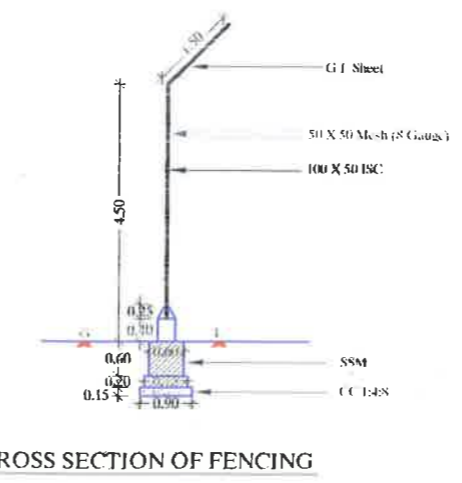

PLAN SHOWING PROPOSED ENCLOSURE OF "LEOPARD" AT PROPOSED TIGER & LION SAFARI AT TYAVAREKOPPA, SHIMOGA.

The drawing of Leopard enclosure to be constructed at the Tiger and Lion Safari, Shimoga, Karnataka was approved in the 86<sup>th</sup> Meeting of the Expert Group on Zoo Designing of the Central Zoo Authority held on 23.07.2019.