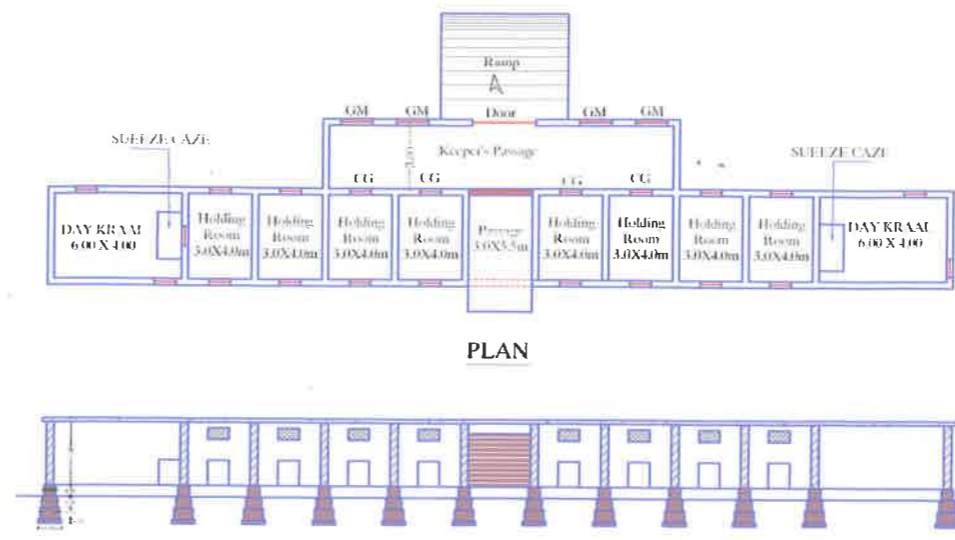

PLAN SHOWING PROPOSED ENCLOSURE OF "LEOPARD" AT PROPOSED TIGER & LION SAFARI AT TYAVAREKOPPA, SHIMOGA.

The drawing of Leopard enclosure to be constructed at the Tiger and Lion Safari, Shimoga, Karnataka was approved in the 86<sup>th</sup> Meeting of the Expert Group on Zoo Designing of the Central Zoo Authority held on 23.07.2019.