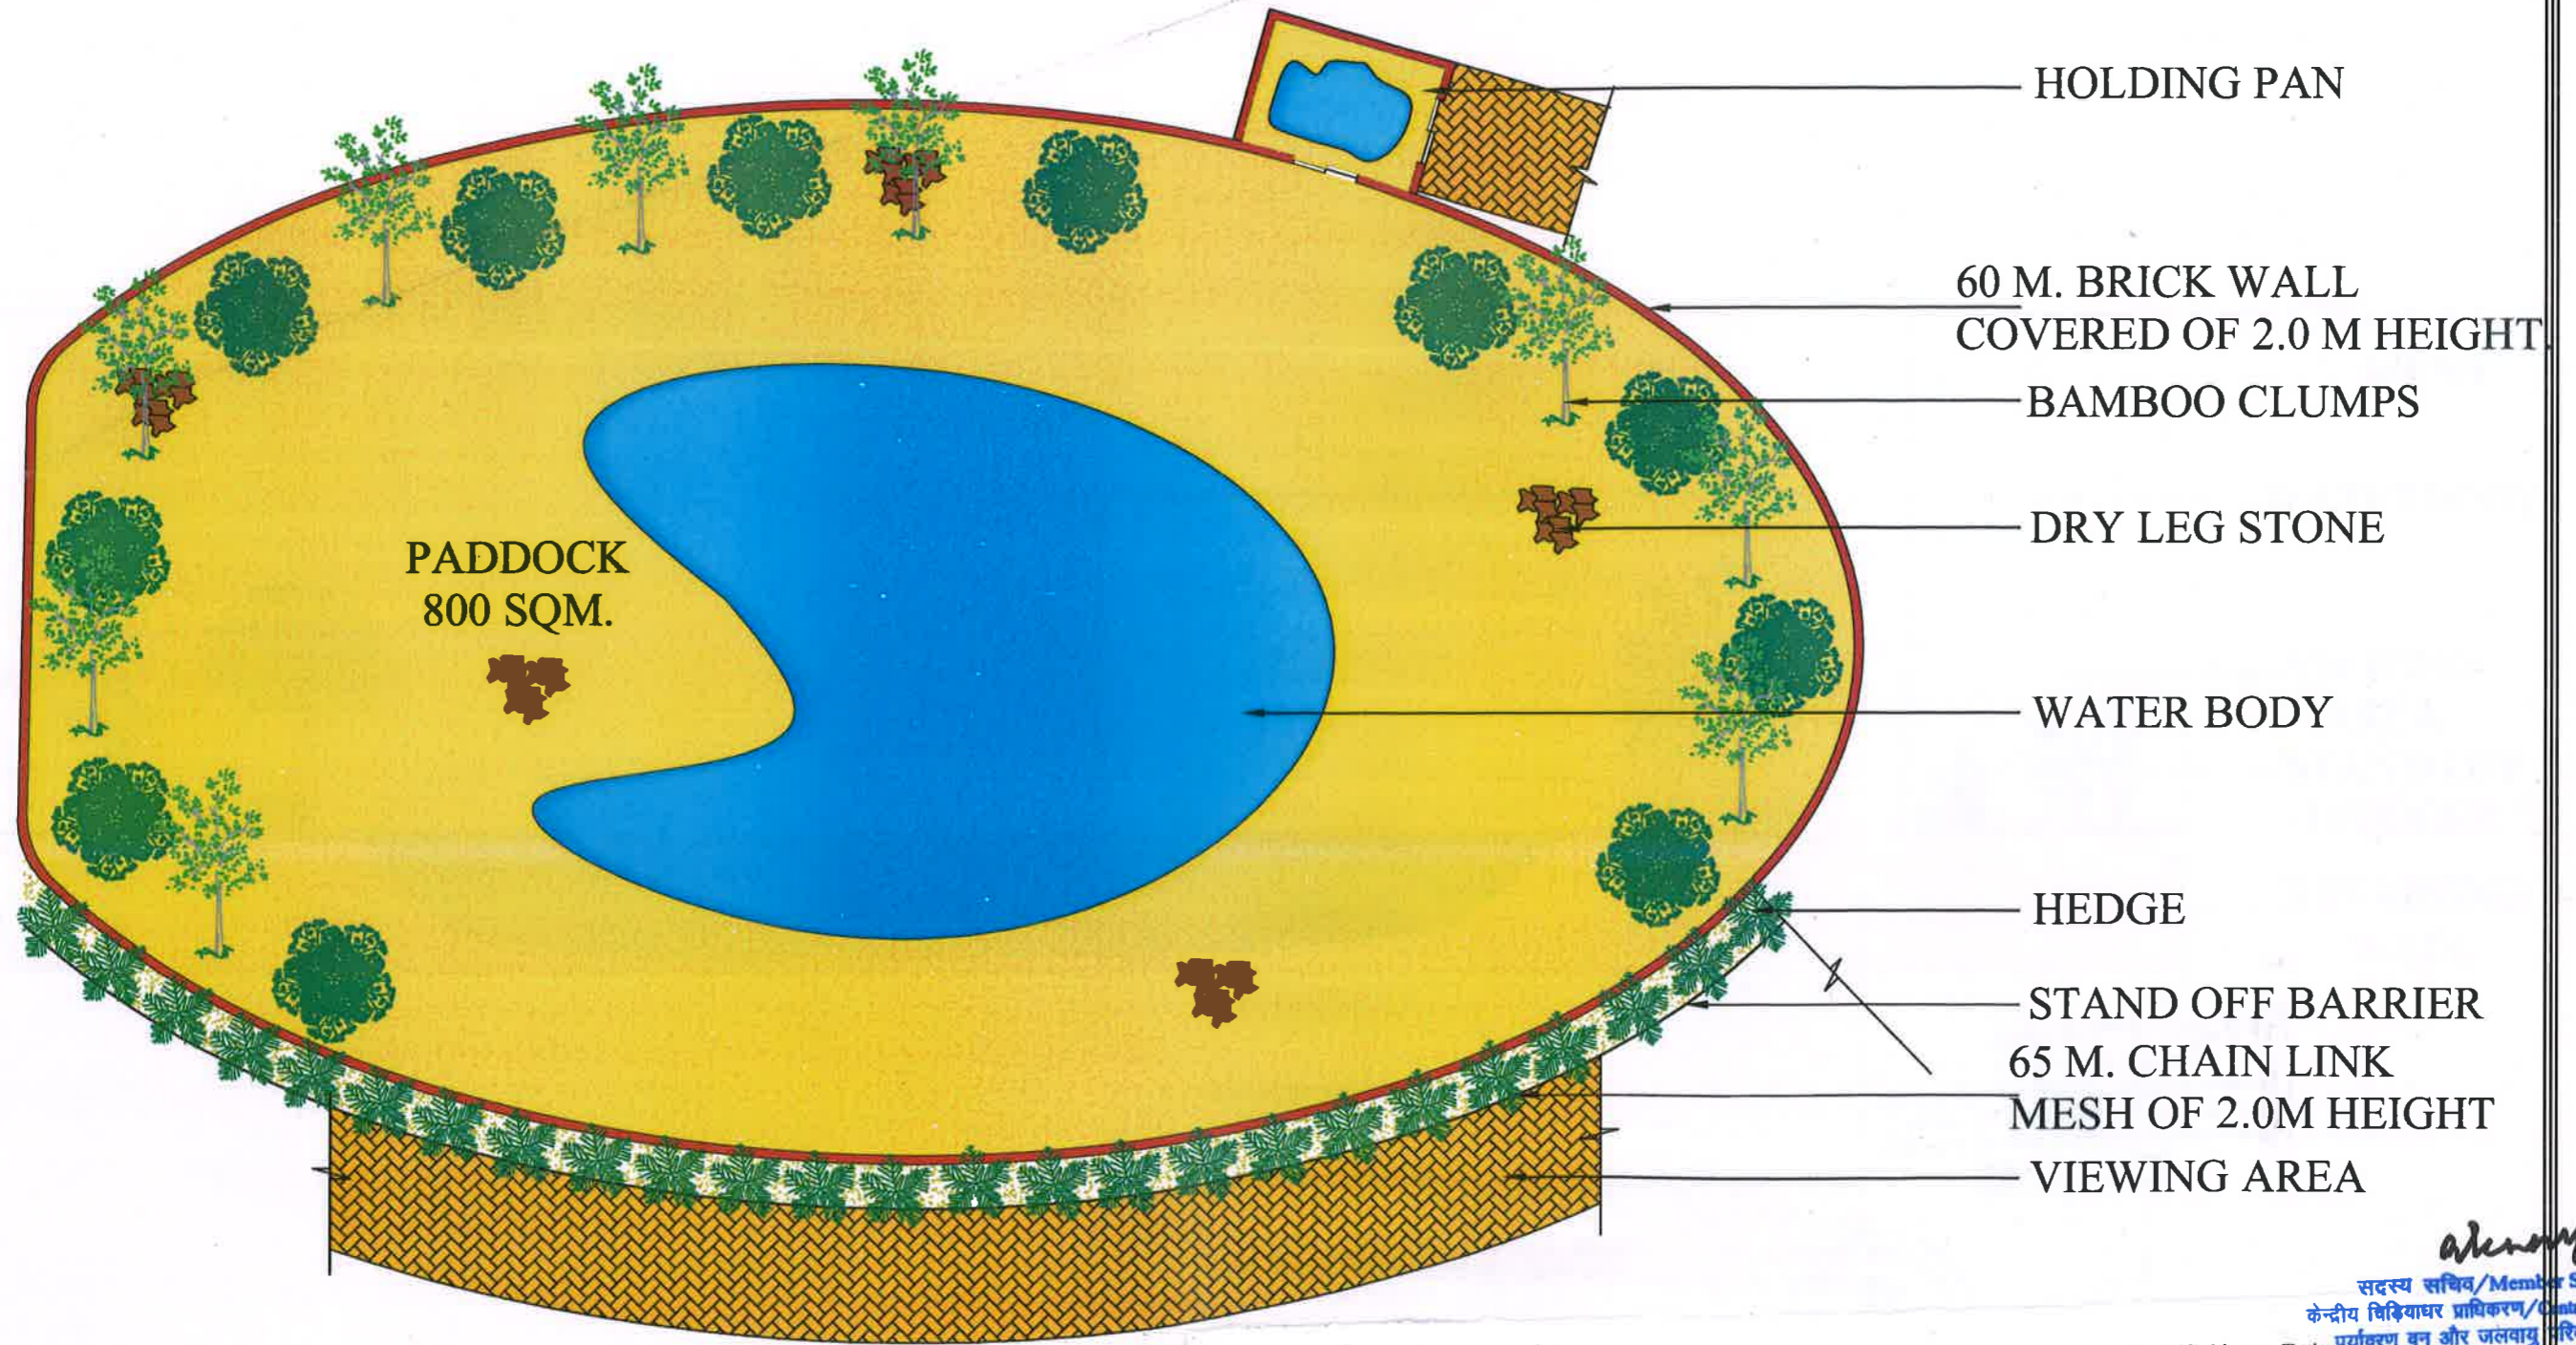

LAYOUT PLAN FOR GHARIAL ENCLOSURE

The drawings of Gharial enclosure to be constructed at the Nandanvan Jungle Safari, Naya Raipur, Chhattisgarh were approved by the 79th Meeting of the Expert Group on Zoo Designing of the Central Zoo Authority held on 29.08.2018 vide Agenda Item No. 2(10)(c) subject to the conditions communicated to the Nandanvan Jungle Safari, Naya Raipur, Chhattisgarh vide Central Zoo Authority letter F. No. 19-160/93-CZA(147)(Vol. IV)(Pt.)(PKR)/4441/2018, dated 24.09.2018.

Ⓢ
DIRECTOR CUM DFO
JUNGLE SAFARI RAIPUR

ASSISTANT DIRECTOR
JUNGLE SAFARI RAIPUR

RANGE OFFICER UNIT NO.3
JUNGLE SAFARI RAIPUR

CROSS SECTION FOR GHARIAL

The drawings of Gharial enclosure to be constructed at the Nandanvan Jungle Safari, Naya Raipur, Chhattisgarh were approved by the 79th Meeting of the Expert Group on Zoo Designing of the Central Zoo Authority held on 29.08.2018 vide Agenda Item No. 2(10)(c) subject to the conditions communicated to the Nandanvan Jungle Safari, Naya Raipur, Chhattisgarh vide Central Zoo Authority letter F. No. 19-160/93-CZA(147)(Vol. IV)(Pt.)(PKR)/4441/2018, dated 24.09.2018.