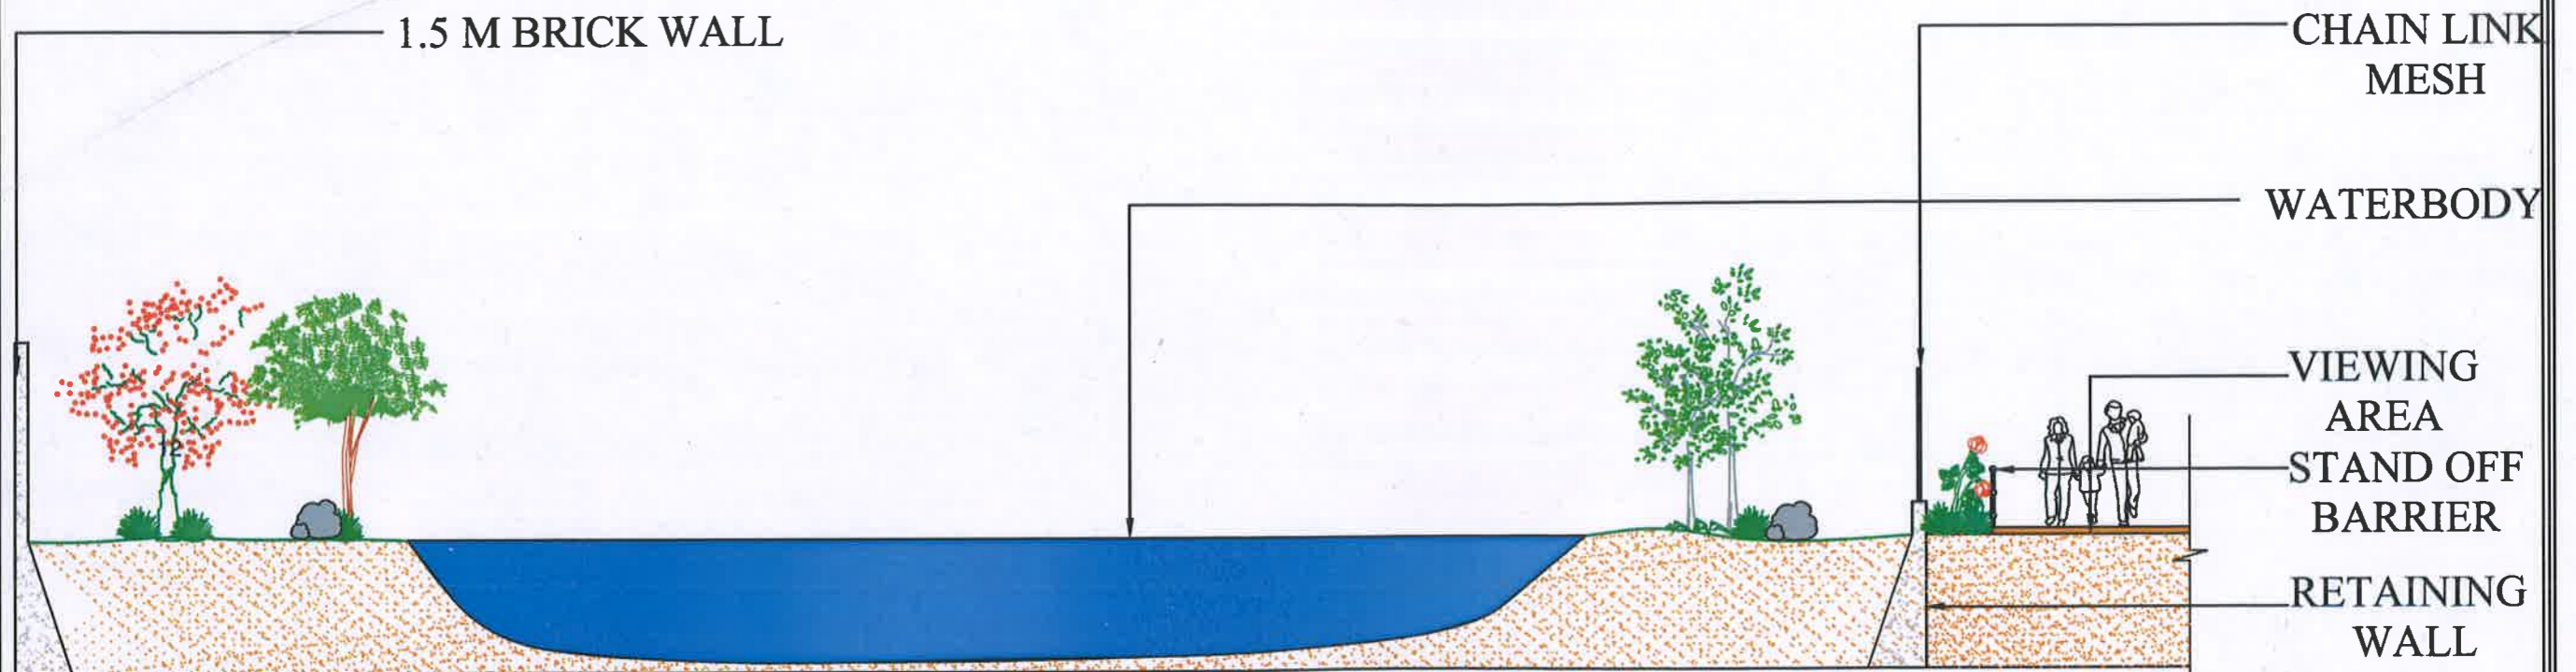

LAYOUT PLAN FOR GHARIAL ENCLOSURE

The drawings of Gharial enclosure to be constructed at the Nandanvan Jungle Safari, Naya Raipur, Chhattisgarh were approved by the 79th Meeting of the Expert Group on Zoo Designing of the Central Zoo Authority held on 29.08.2018 vide Agenda Item No. 2(10)(c) subject to the conditions communicated to the Nandanvan Jungle Safari, Naya Raipur, Chhattisgarh vide Central Zoo Authority letter F. No. 19-160/93-CZA(147)(Vol. IV)(Pt.)(PKR)/4441/2018, dated 24.09.2018.

Ⓢ
DIRECTOR CUM DFO
JUNGLE SAFARI RAIPUR

ASSISTANT DIRECTOR
JUNGLE SAFARI RAIPUR

RANGE OFFICER UNIT NO.3
JUNGLE SAFARI RAIPUR

CROSS SECTION FOR GHARIAL

The drawings of Gharial enclosure to be constructed at the Nandanvan Jungle Safari, Naya Raipur, Chhattisgarh were approved by the 79th Meeting of the Expert Group on Zoo Designing of the Central Zoo Authority held on 29.08.2018 vide Agenda Item No. 2(10)(c) subject to the conditions communicated to the Nandanvan Jungle Safari, Naya Raipur, Chhattisgarh vide Central Zoo Authority letter F. No. 19-160/93-CZA(147)(Vol. IV)(Pt.)(PKR)/4441/2018, dated 24.09.2018.