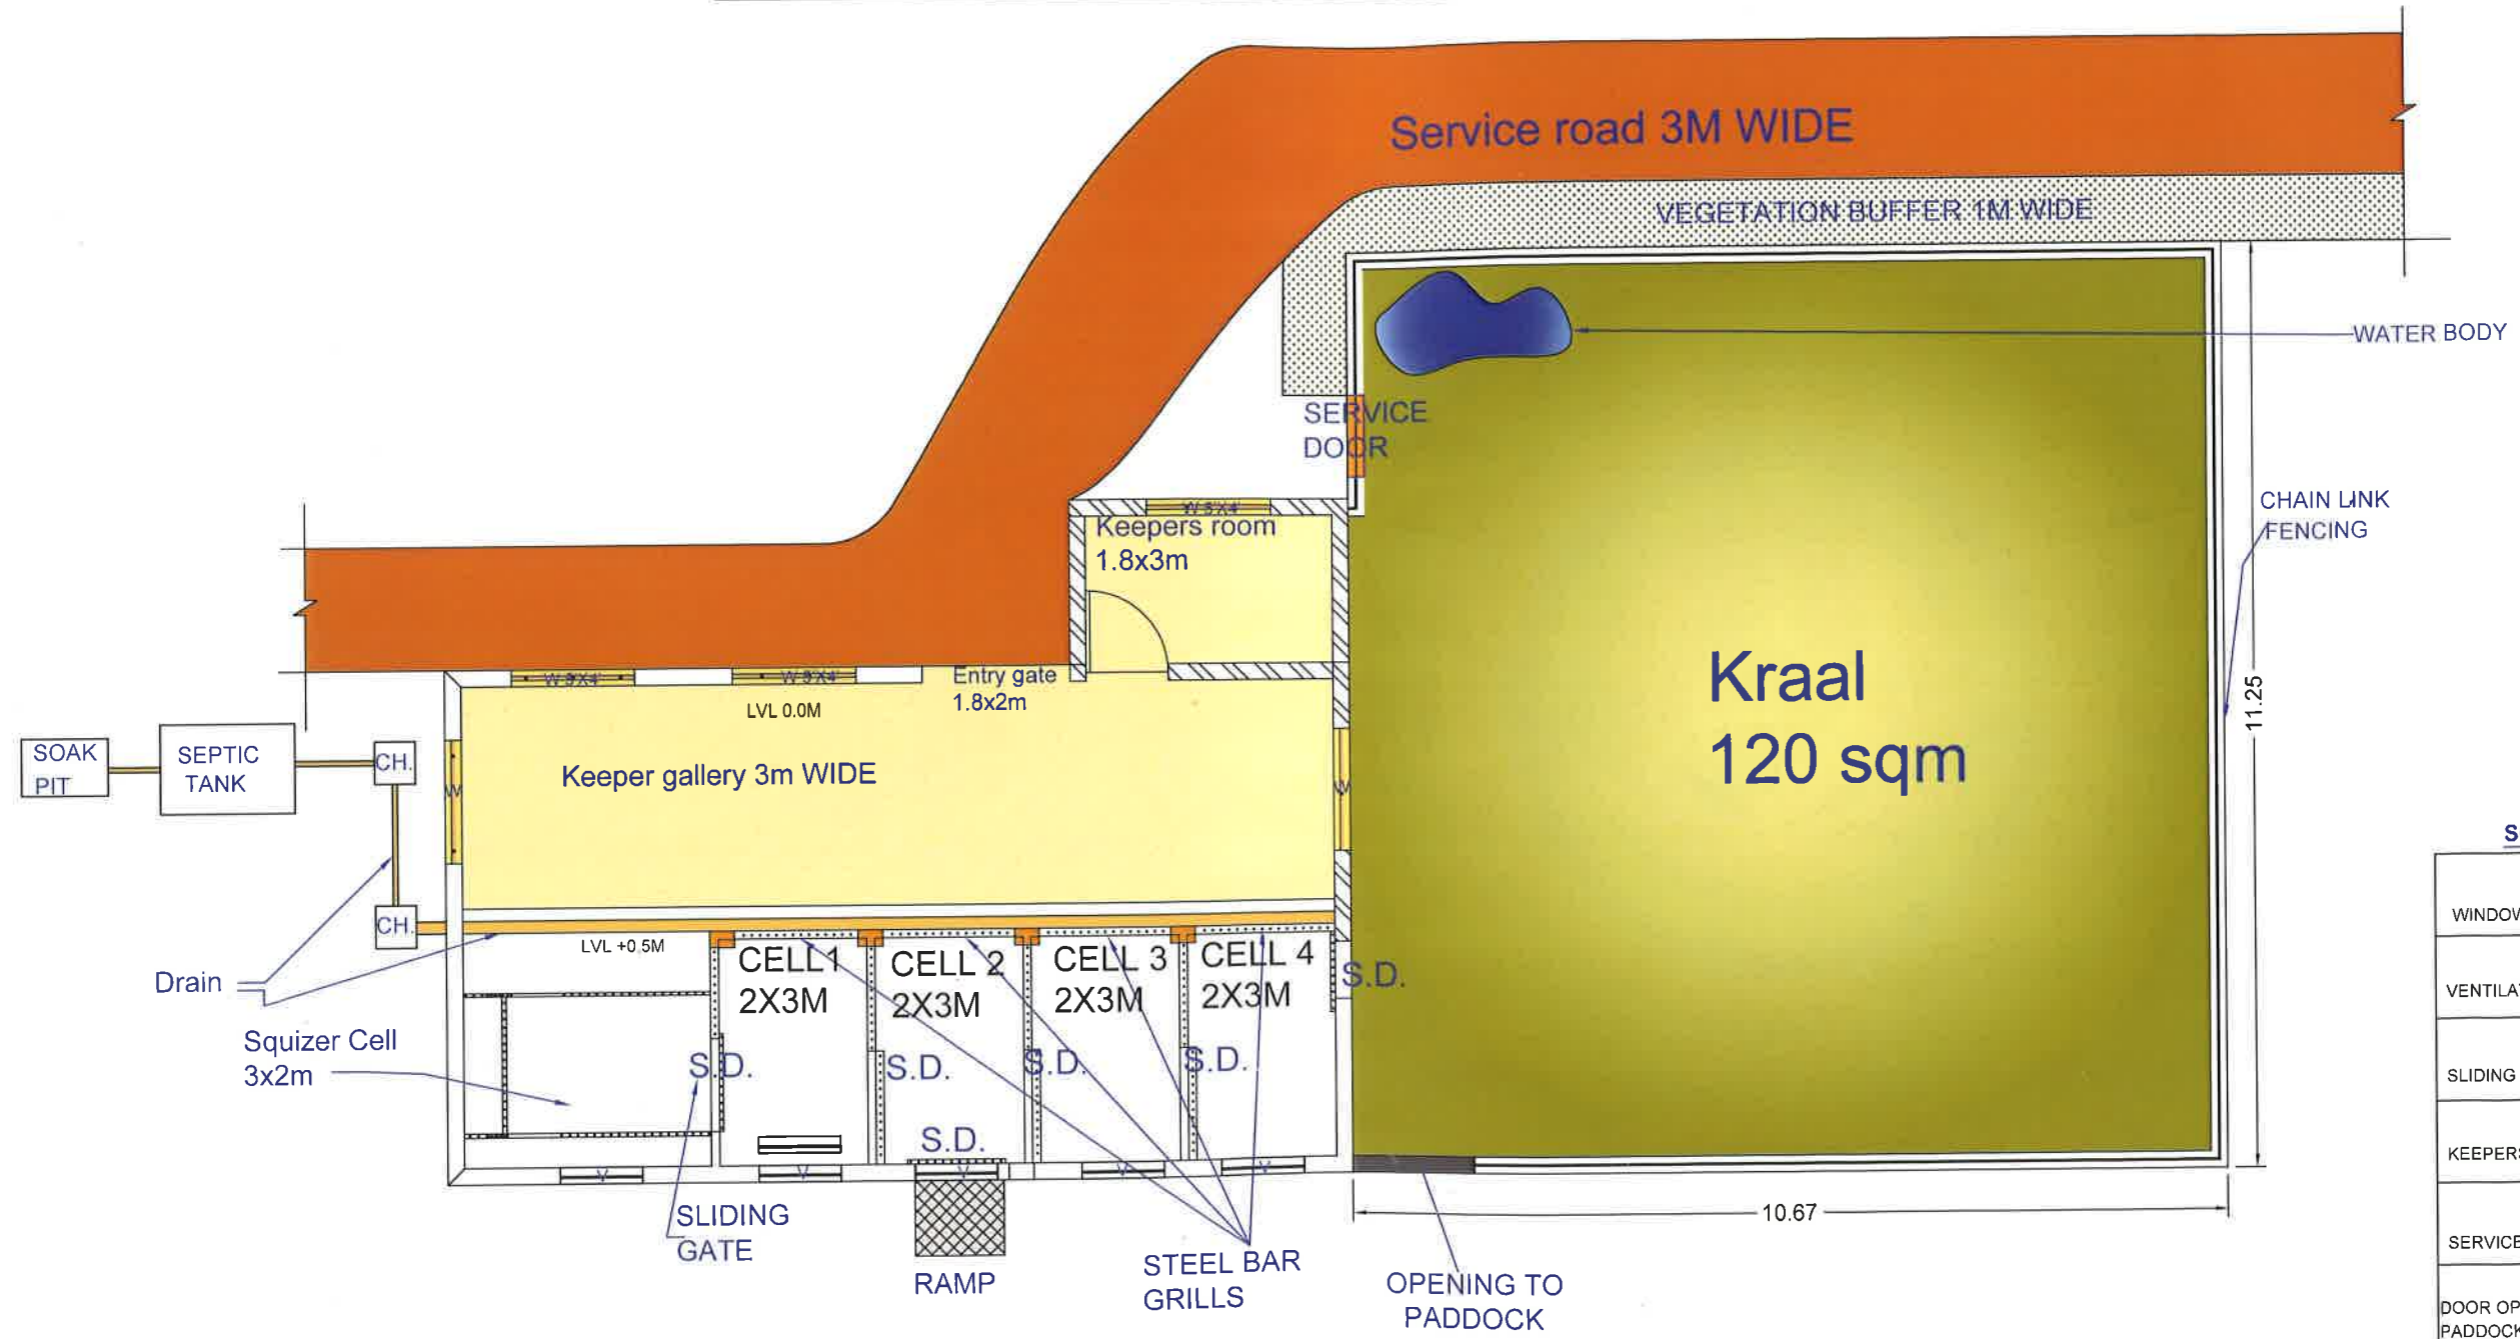

WHITE TIGER ENCLOSURE PLAN NANDAN NAN JUNGLE SAFARI NAYA RAIPUR

The drawing of the White tiger enclosure to be constructed at Nandan Van Jungle Safari, Naya Raipur, Chhattisgarh was approved by the Expert Group on Zoo Designing of the Central Zoo Authority in its 74th Meeting held on 13th and 14th July, 2017 vide Agenda Item No. 3(IV) subject to conditions laid by the Central Zoo Authority vide letter dated 19-160/93-CZA(147)(Vol. II)(PKR)/1508/2017, dated 18.08.2017.

DIRECTOR CUM DFO JUNGLE
 SAFARI RAIPUR

ASSISTANT DIRECTOR JUNGLE
 SAFARI RAIPUR

RANGE OFFICER UNIT NO.3
 JUNGLE SAFARI RAIPUR

WHITE TIGER ENCLOSURE CROSS SECTION NANDAN VAN, JUNGLE SAFARI, NAYA RAIPUR

DIRECTOR CUM DFO JUNGLE
SAFARI RAIPUR

ASSISTANT DIRECTOR
JUNGLE SAFARI RAIPUR

RANGE OFFICER UNIT NO.3
JUNGLE SAFARI RAIPUR

WHITE TIGER FEEDING CELL AND KRAAL PLAN NANDAN VAN JUNGLE SAFARI, NAYA RAIPUR

SCHEDULE OF OPENING

WINDOW "W"	1.5X1.2M
VENTILATION "V"	1.0X0.5M
SLIDING DOOR "S.D."	0.9X0.75M
KEEPERS ENTRY GATE	1.8X2.0M
SERVICE DOOR	1.2X2.0M
DOOR OPENING TOWARD Paddock FROM KRAAL	1.2X1.5M