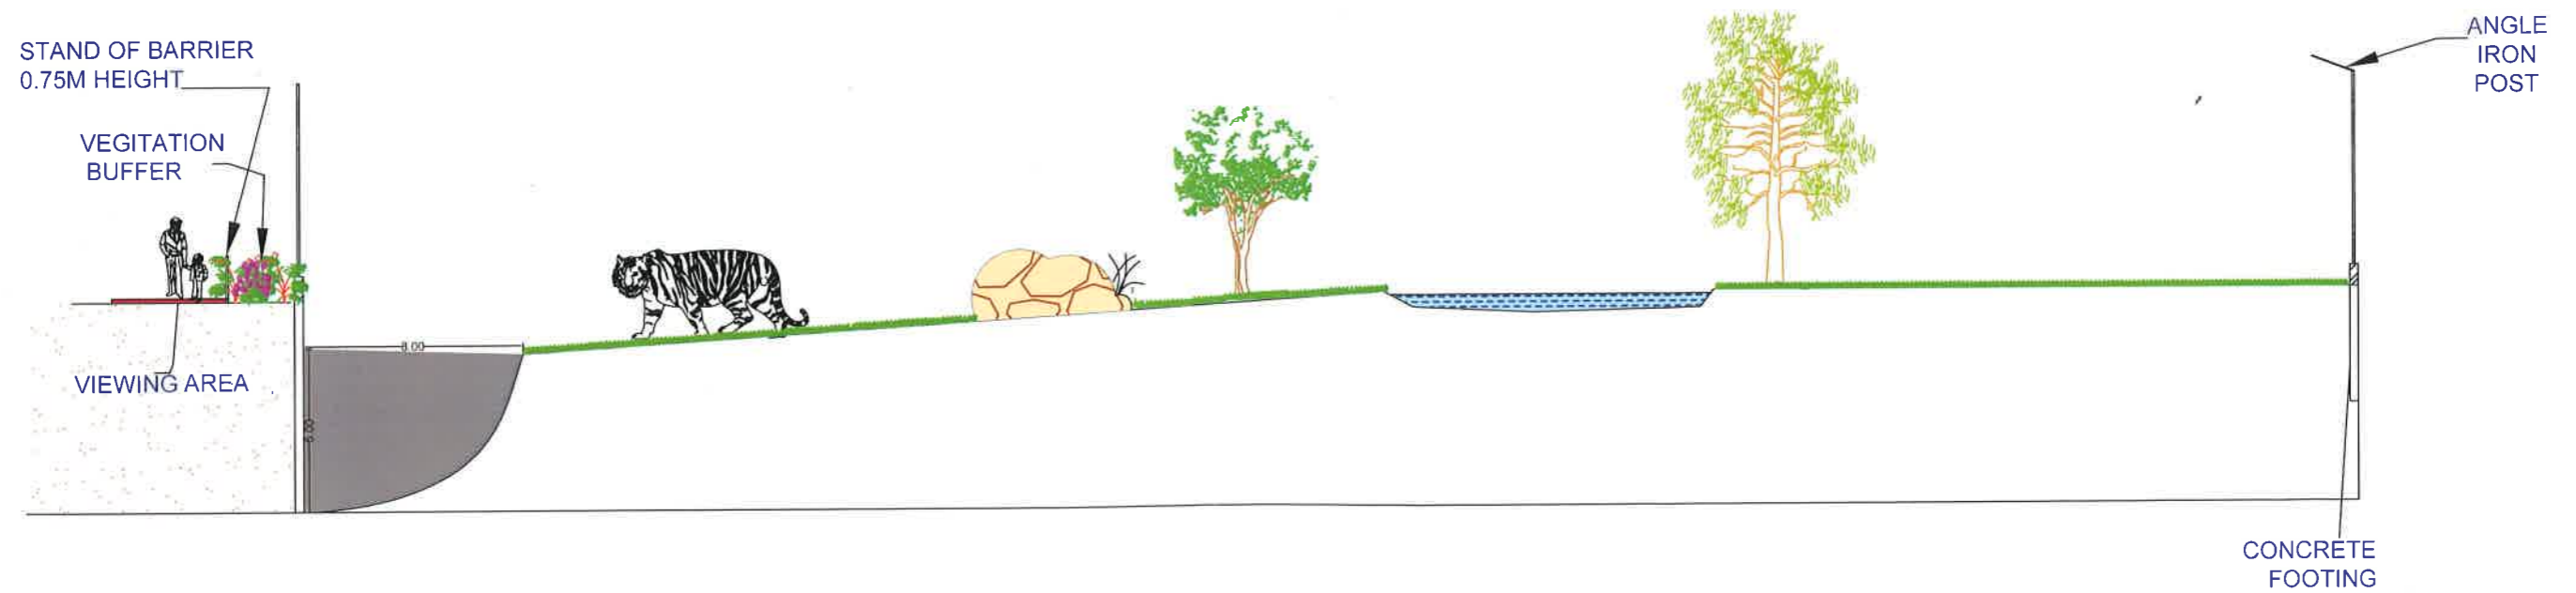

WHITE TIGER ENCLOSURE CROSS SECTION NANDAN VAN, JUNGLE SAFARI, NAYA RAIPUR

DIRECTOR CUM DFO JUNGLE
SAFARI RAIPUR

ASSISTANT DIRECTOR
JUNGLE SAFARI RAIPUR

RANGE OFFICER UNIT NO.3
JUNGLE SAFARI RAIPUR