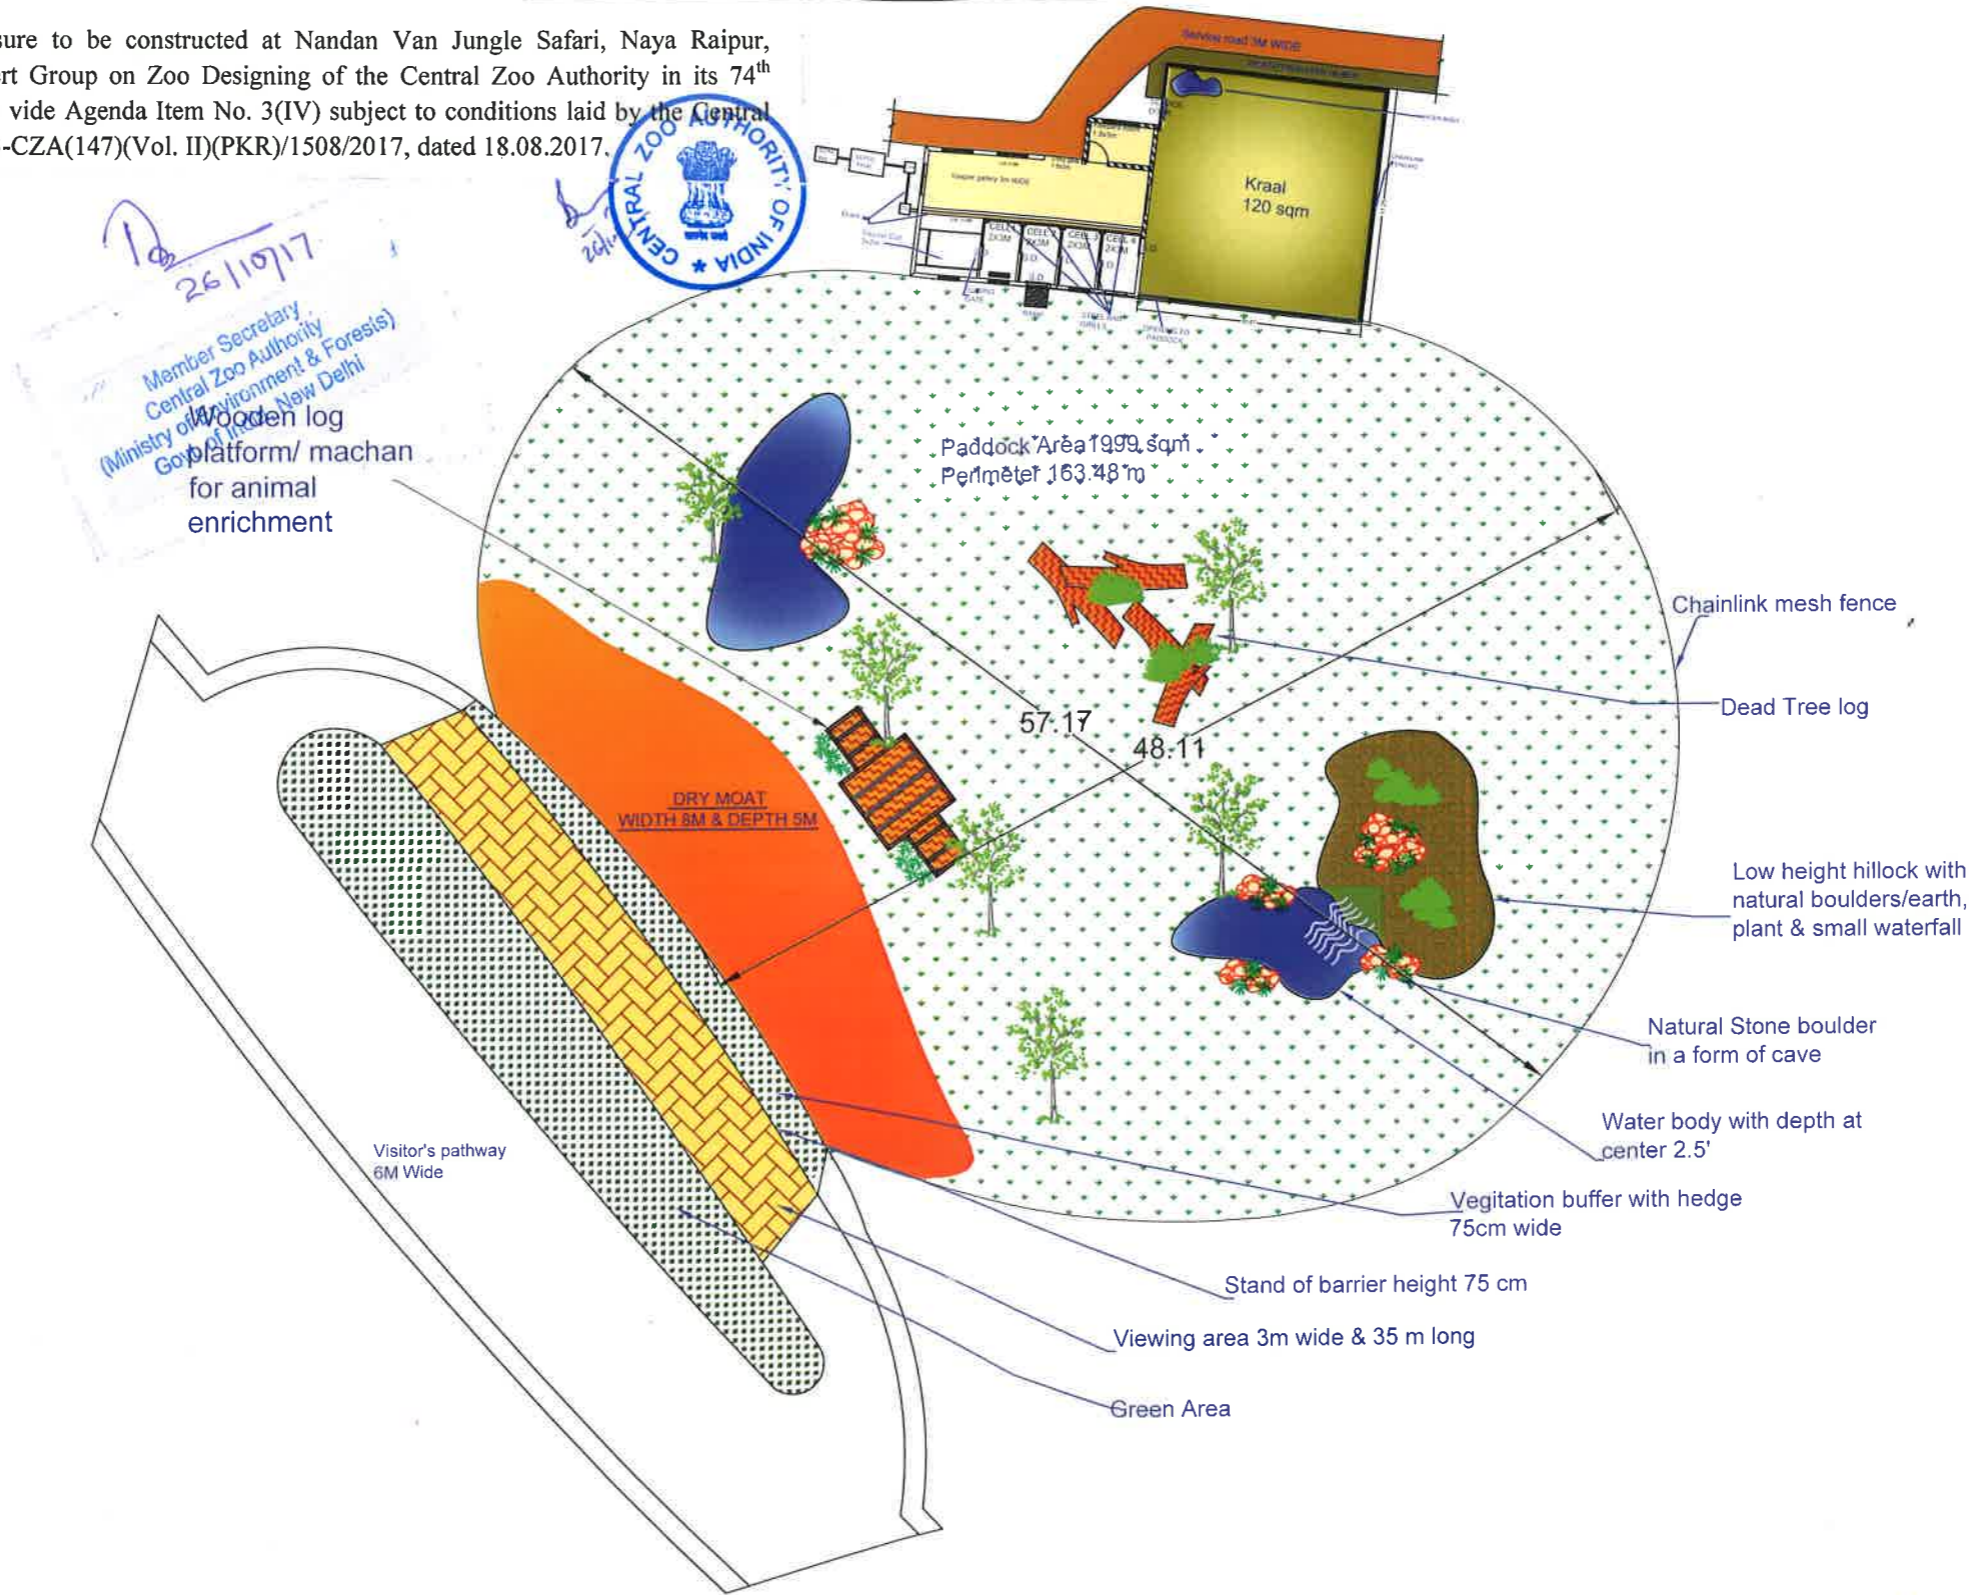

WHITE TIGER ENCLOSURE PLAN NANDAN NAN JUNGLE SAFARI NAYA RAIPUR

The drawing of the White tiger enclosure to be constructed at Nandan Van Jungle Safari, Naya Raipur, Chhattisgarh was approved by the Expert Group on Zoo Designing of the Central Zoo Authority in its 74th Meeting held on 13th and 14th July, 2017 vide Agenda Item No. 3(IV) subject to conditions laid by the Central Zoo Authority vide letter dated 19-160/93-CZA(147)(Vol. II)(PKR)/1508/2017, dated 18.08.2017.

DIRECTOR CUM DFO JUNGLE
 SAFARI RAIPUR

ASSISTANT DIRECTOR JUNGLE
 SAFARI RAIPUR

RANGE OFFICER UNIT NO.3
 JUNGLE SAFARI RAIPUR

WHITE TIGER ENCLOSURE CROSS SECTION NANDAN VAN, JUNGLE SAFARI, NAYA RAIPUR

DIRECTOR CUM DFO JUNGLE
SAFARI RAIPUR

ASSISTANT DIRECTOR
JUNGLE SAFARI RAIPUR

RANGE OFFICER UNIT NO.3
JUNGLE SAFARI RAIPUR

WHITE TIGER FEEDING CELL AND KRAAL PLAN NANDAN VAN JUNGLE SAFARI, NAYA RAIPUR

SCHEDULE OF OPENING

WINDOW "W"	1.5X1.2M
VENTILATION "V"	1.0X0.5M
SLIDING DOOR "S.D."	0.9X0.75M
KEEPERS ENTRY GATE	1.8X2.0M
SERVICE DOOR	1.2X2.0M
DOOR OPENING TOWARD Paddock FROM KRAAL	1.2X1.5M