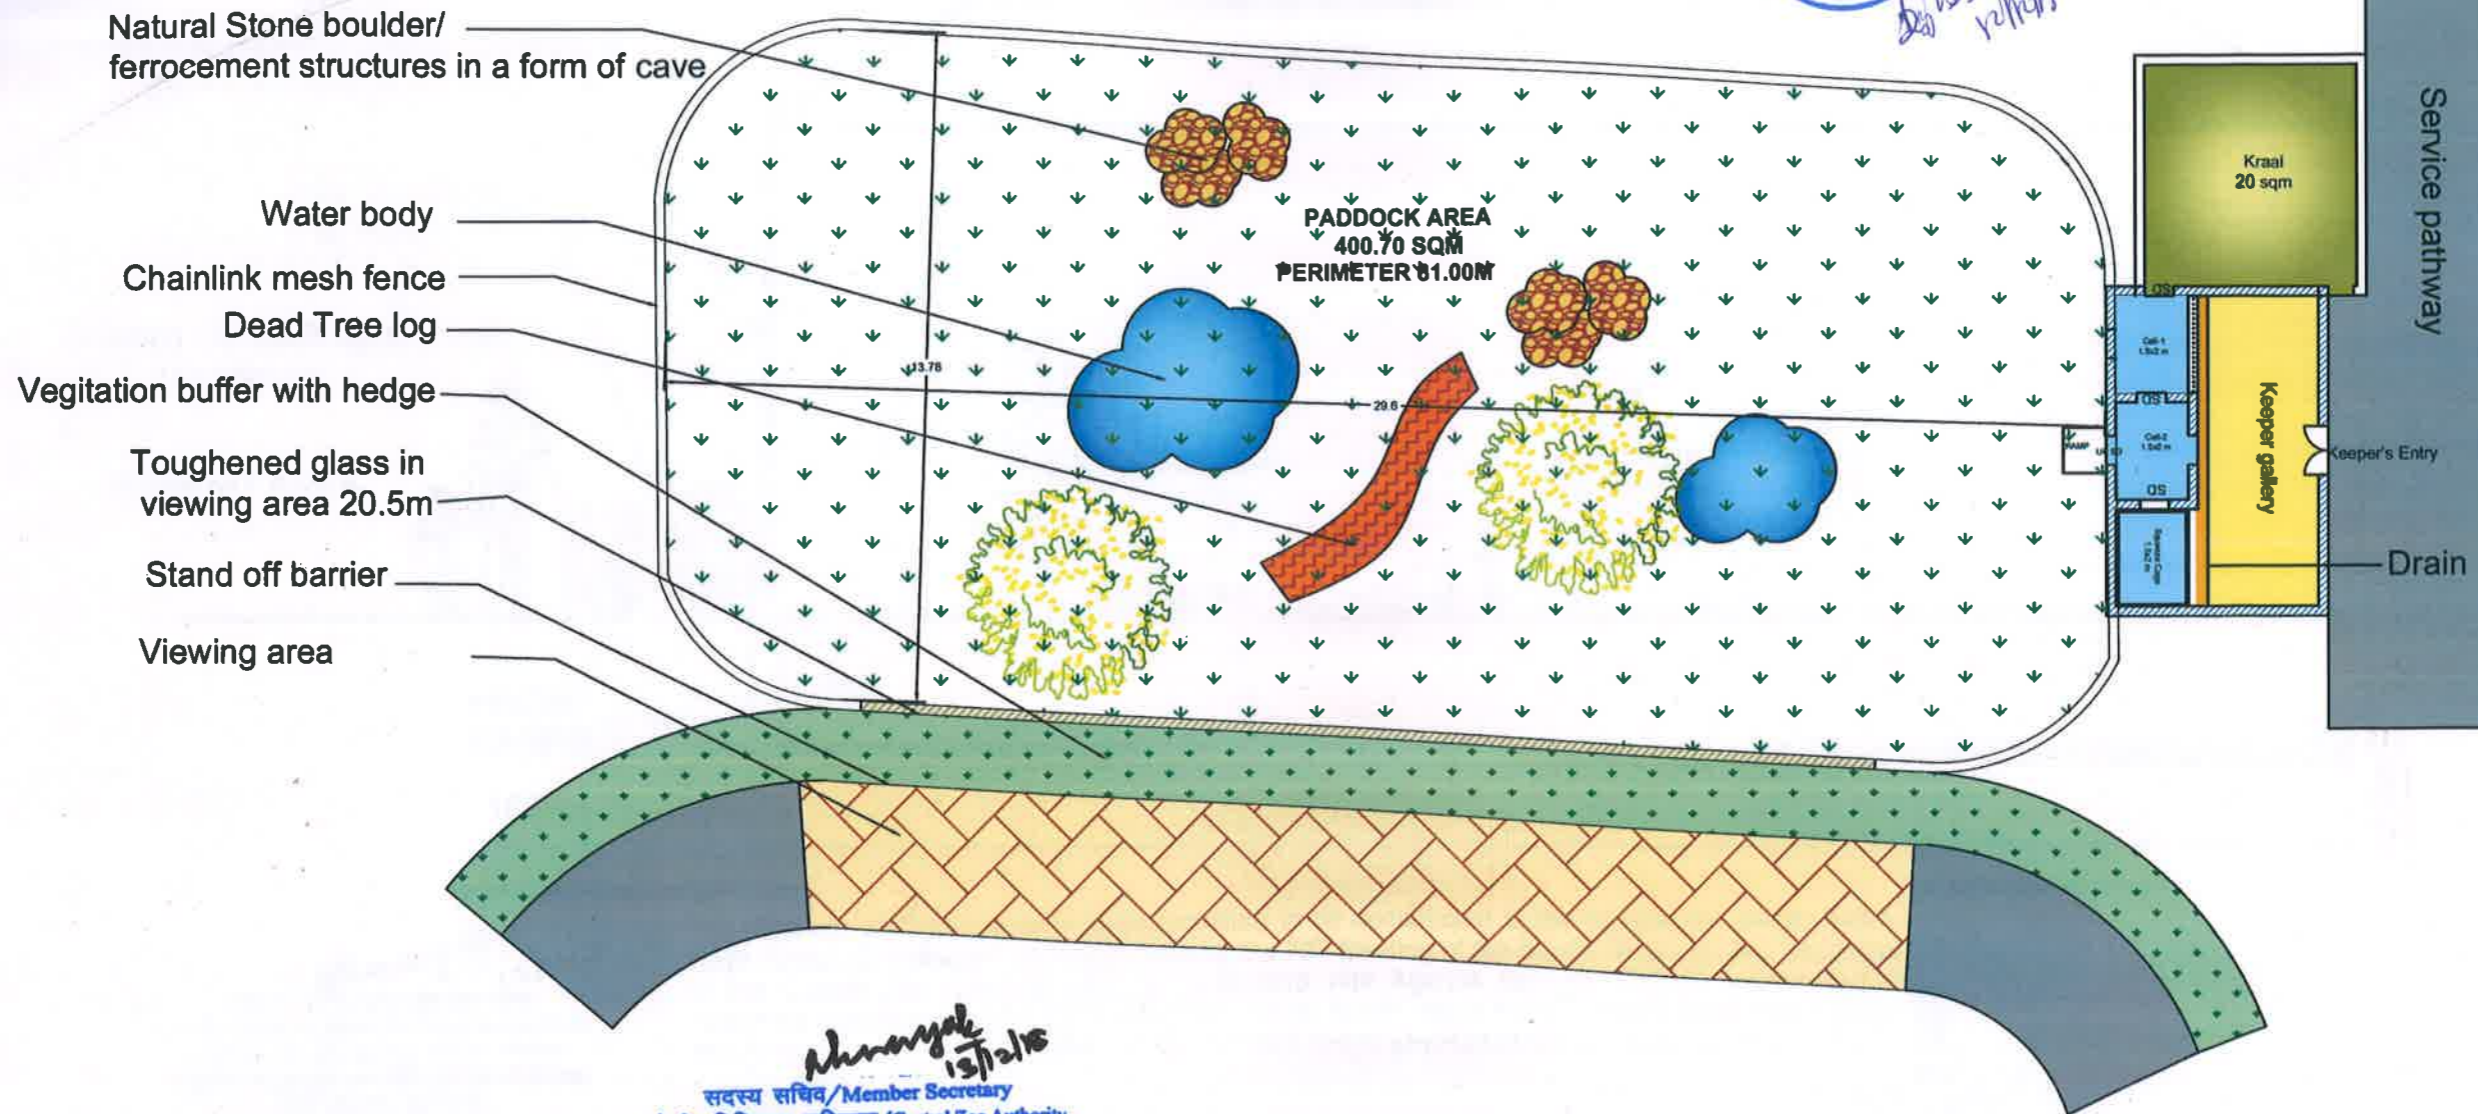

PLAN OF COMMON PALM CIVET ENCLOSURE

The drawings of Common palm civet enclosure to be constructed at the Nandanvan Jungle Safari, Naya Raipur, Chhattisgarh were approved by the 79th Meeting of the Expert Group on Zoo Designing of the Central Zoo Authority held on 29.08.2018 vide Agenda Item No. 2(10)(i) subject to the conditions communicated to the Nandanvan Jungle Safari, Naya Raipur, Chhattisgarh vide Central Zoo Authority letter F. No. 19-160/93-CZA(147)(Vol. IV)(Pt.)(PKR)/4441/2018, dated 24.09.2018.

The drawings of Common palm civet enclosure to be constructed at the Nandanvan Jungle Safari, Naya Raipur, Chhattisgarh were approved by the 79th Meeting of the Expert Group on Zoo Designing of the Central Zoo Authority held on 29.08.2018 vide Agenda Item No. 2(10)(i) subject to the conditions communicated to the Nandanvan Jungle Safari, Naya Raipur, Chhattisgarh vide Central Zoo Authority letter F. No. 19-160/93-CZA(147)(Vol. IV)(Pt.)(PKR)/4441/2018, dated 24.09.2018.