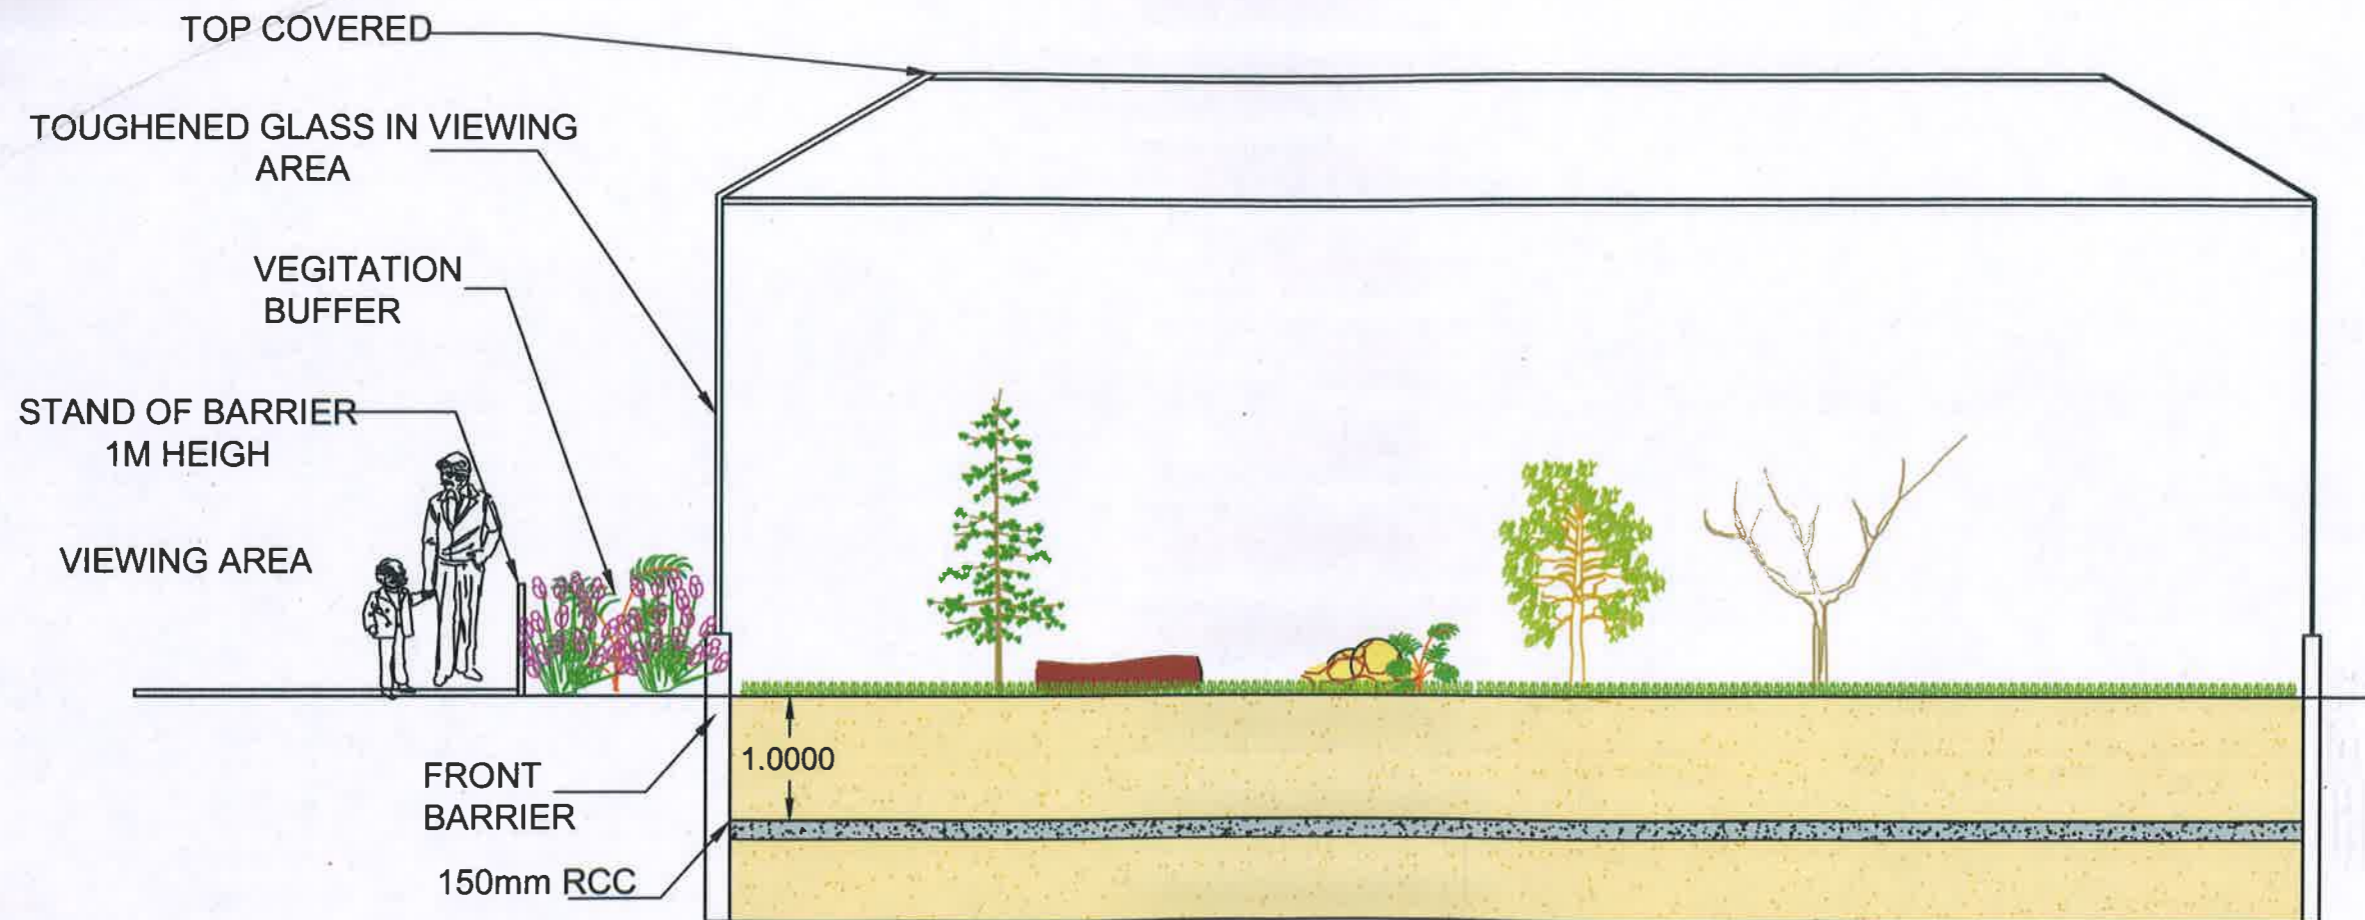

CROSS SECTION OF COMMON PALM CIVET ENCLOSURE

ahmayer 13/12/18
सदस्य सचिव / Member Secretary
केन्द्रीय चिड़ियाघर प्राधिकरण / Central Zoo Authority
पर्यावरण वन और जलवायु परिवर्तन मंत्रालय
Ministry of Environment, Forest & Climate Change
भारत सरकार, नई दिल्ली
Govt. of India, New Delhi

The drawings of Common palm civet enclosure to be constructed at the Nandanvan Jungle Safari, Naya Raipur, Chhattisgarh were approved by the 79th Meeting of the Expert Group on Zoo Designing of the Central Zoo Authority held on 29.08.2018 vide Agenda Item No. 2(10)(i) subject to the conditions communicated to the Nandanvan Jungle Safari, Naya Raipur, Chhattisgarh vide Central Zoo Authority letter F. No. 19-160/93-CZA(147)(Vol. IV)(Pt.)(PKR)/4441/2018, dated 24.09.2018.

[Signature]
DIRECTOR
JUNGLE SAFARI

[Signature]
ASSISTANT DIRECTOR
JUNGLE SAFARI

[Signature]
RANGE OFFICER
JUNGLE SAFARI