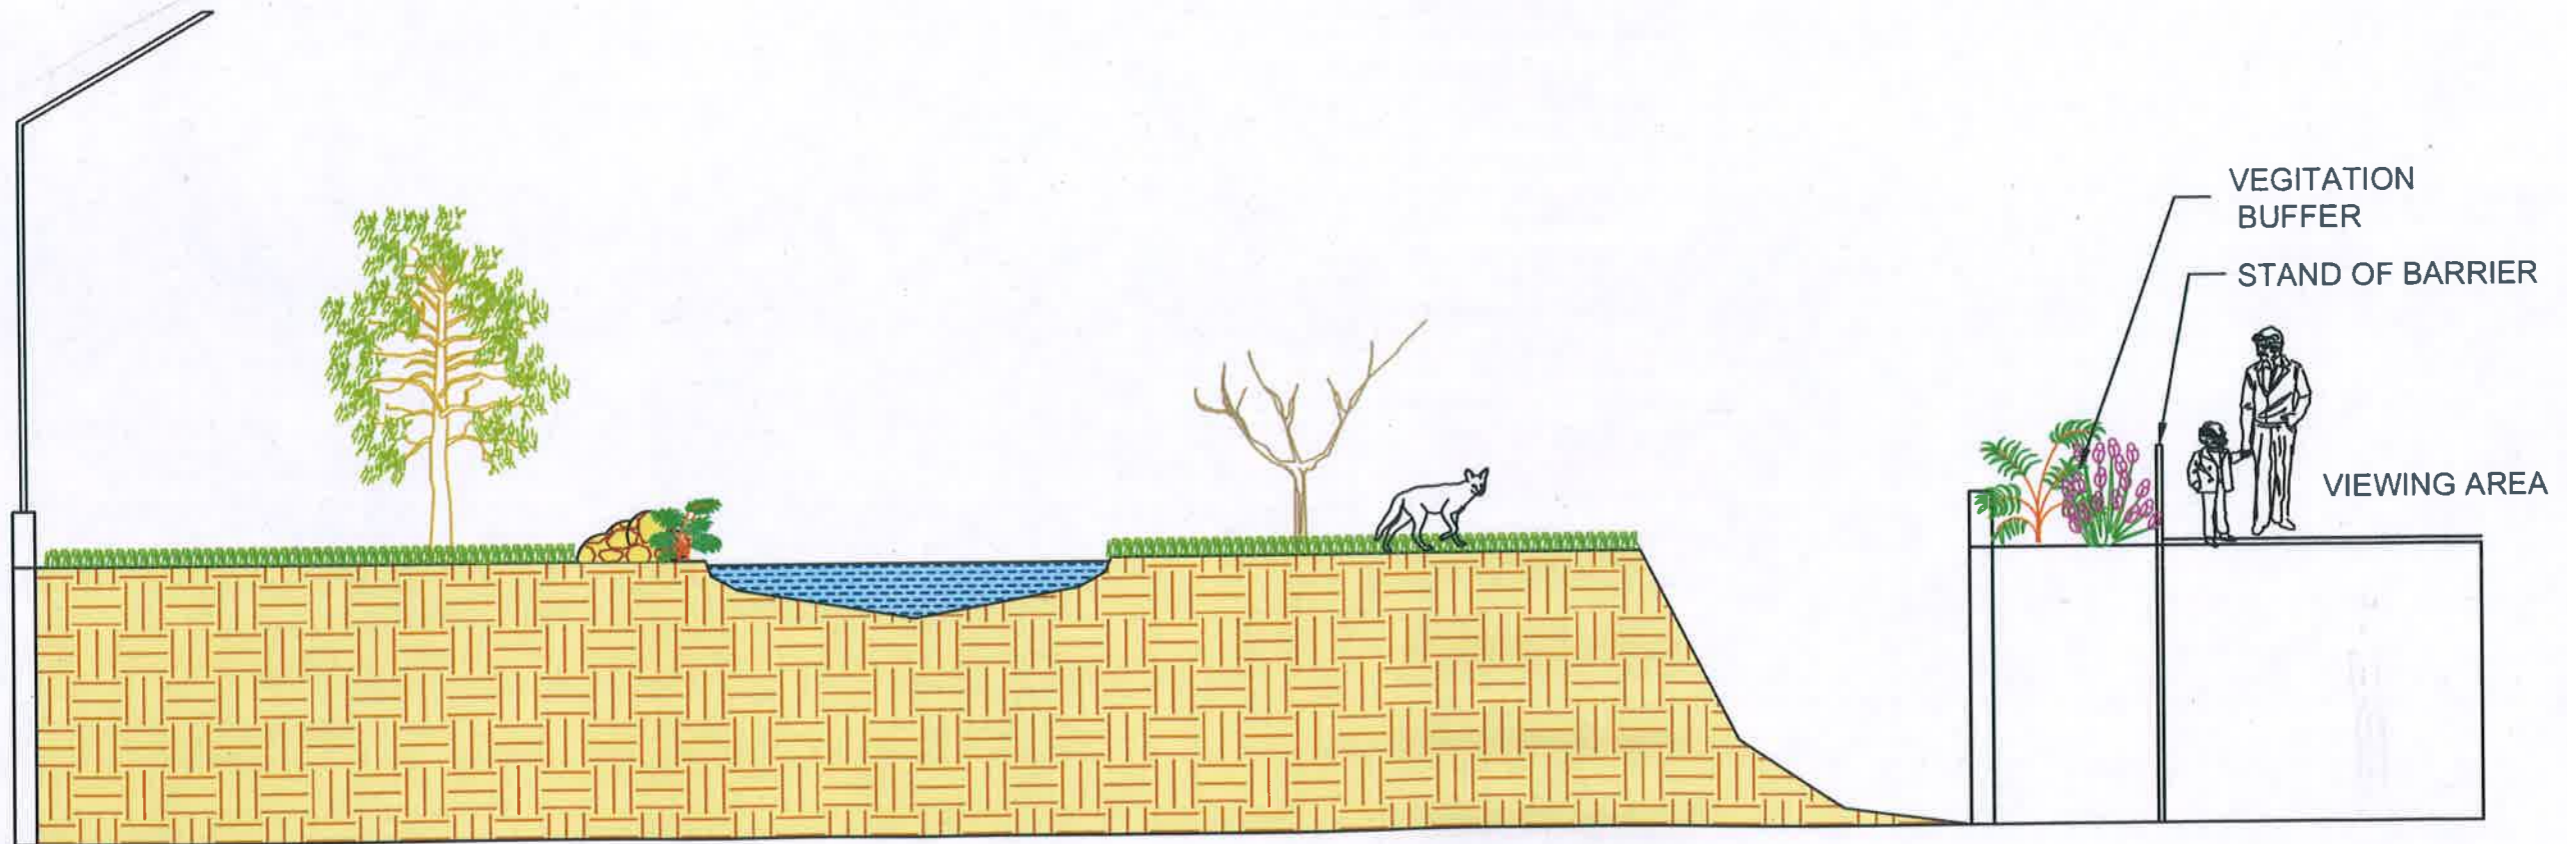

The drawings of Jackal enclosure to be constructed at the Nandanvan Jungle Safari, Naya Raipur, Chhattisgarh were approved by the 79<sup>th</sup> Meeting of the Expert Group on Zoo Designing of the Central Zoo Authority held on 29.08.2018 vide Agenda Item No. 2(10)(e) subject to the conditions communicated to the Nandanvan Jungle Safari, Naya Raipur, Chhattisgarh vide Central Zoo Authority letter F. No. 19-160/93-CZA(147)(Vol. IV)(Pt.)(PKR)/4441/2018, dated 24.09.2018.

# CROSS SECTION OF JACKAL ENCLOSURE

The drawings of Jackal enclosure to be constructed at the Nandanvan Jungle Safari, Naya Raipur, Chhattisgarh were approved by the 79<sup>th</sup> Meeting of the Expert Group on Zoo Designing of the Central Zoo Authority held on 29.08.2018 vide Agenda Item No. 2(10)(e) subject to the conditions communicated to the Nandanvan Jungle Safari, Naya Raipur, Chhattisgarh vide Central Zoo Authority letter F. No. 19-160/93-CZA(147)(Vol. IV)(Pt.)(PKR)/4441/2018, dated 24.09.2018.