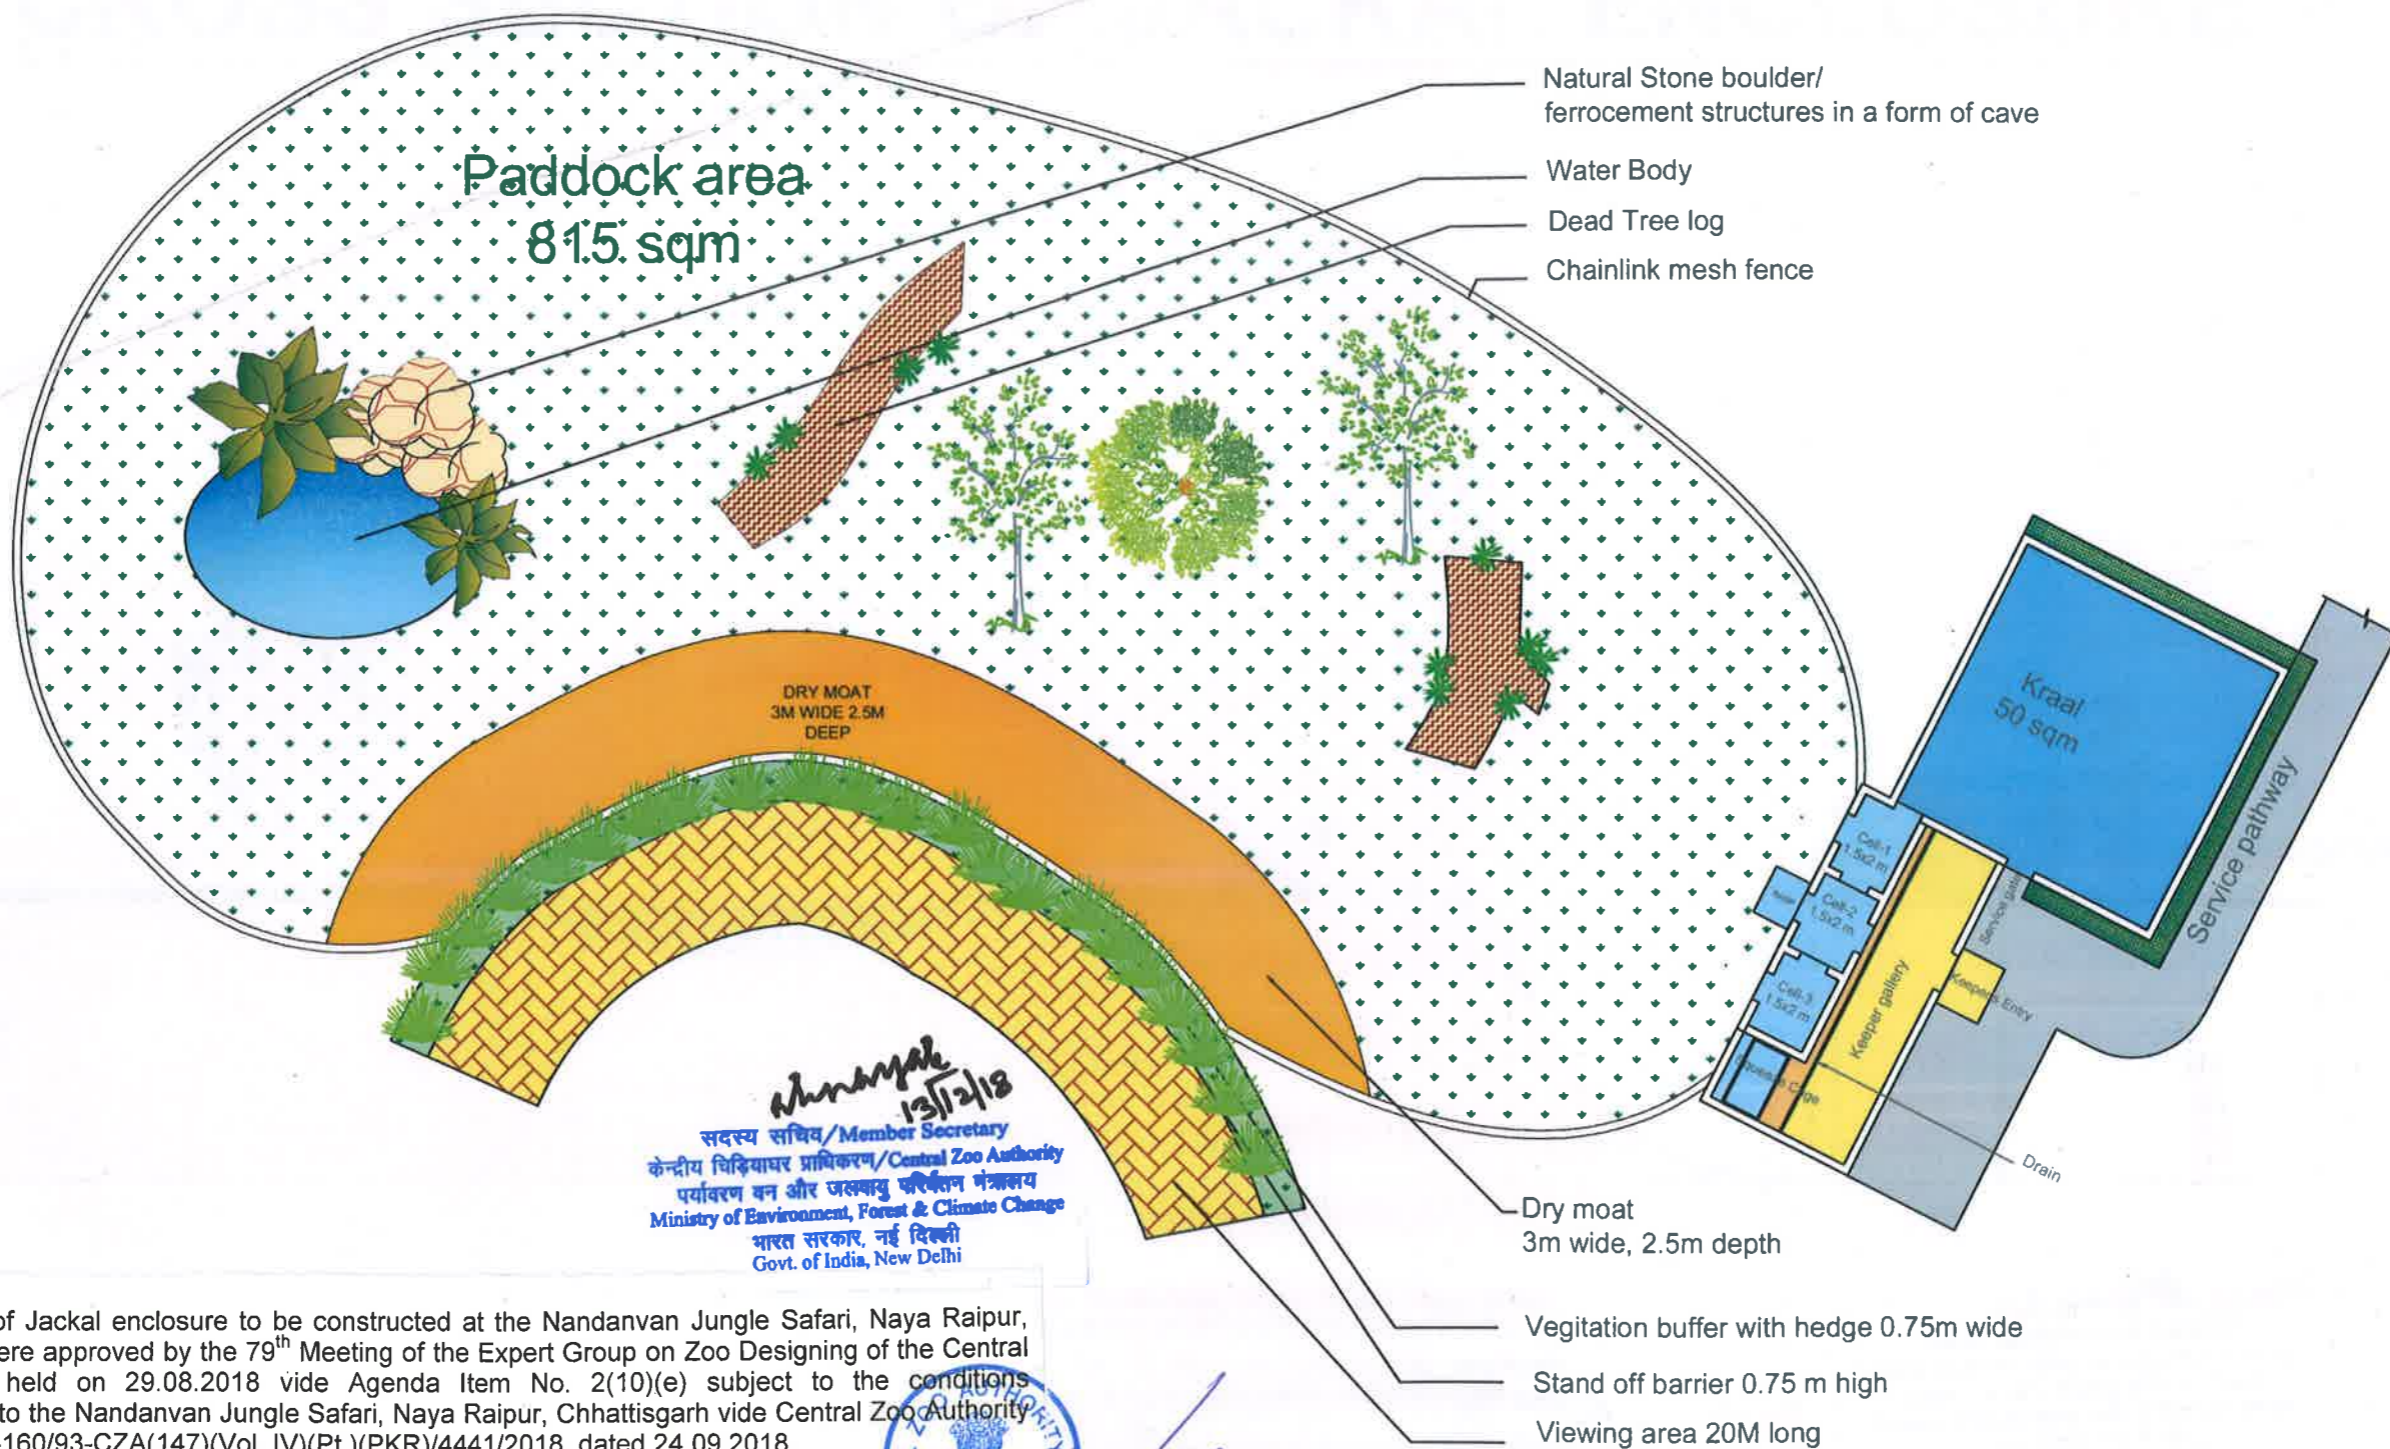

# PLAN OF JACKAL ENCLOSURE

*Member Secretary*  
 13/12/18  
 सदस्य सचिव / Member Secretary  
 केन्द्रीय चिड़ियाघर प्राधिकरण / Central Zoo Authority  
 पर्यावरण वन और जलवायु परिवर्तन मंत्रालय  
 Ministry of Environment, Forest & Climate Change  
 भारत सरकार, नई दिल्ली  
 Govt. of India, New Delhi

The drawings of Jackal enclosure to be constructed at the Nandanvan Jungle Safari, Naya Raipur, Chhattisgarh were approved by the 79<sup>th</sup> Meeting of the Expert Group on Zoo Designing of the Central Zoo Authority held on 29.08.2018 vide Agenda Item No. 2(10)(e) subject to the conditions communicated to the Nandanvan Jungle Safari, Naya Raipur, Chhattisgarh vide Central Zoo Authority letter F. No. 19-160/93-CZA(147)(Vol. IV)(Pt.)(PKR)/4441/2018, dated 24.09.2018.

# CROSS SECTION OF JACKAL ENCLOSURE

The drawings of Jackal enclosure to be constructed at the Nandanvan Jungle Safari, Naya Raipur, Chhattisgarh were approved by the 79<sup>th</sup> Meeting of the Expert Group on Zoo Designing of the Central Zoo Authority held on 29.08.2018 vide Agenda Item No. 2(10)(e) subject to the conditions communicated to the Nandanvan Jungle Safari, Naya Raipur, Chhattisgarh vide Central Zoo Authority letter F. No. 19-160/93-CZA(147)(Vol. IV)(Pt.)(PKR)/4441/2018, dated 24.09.2018.