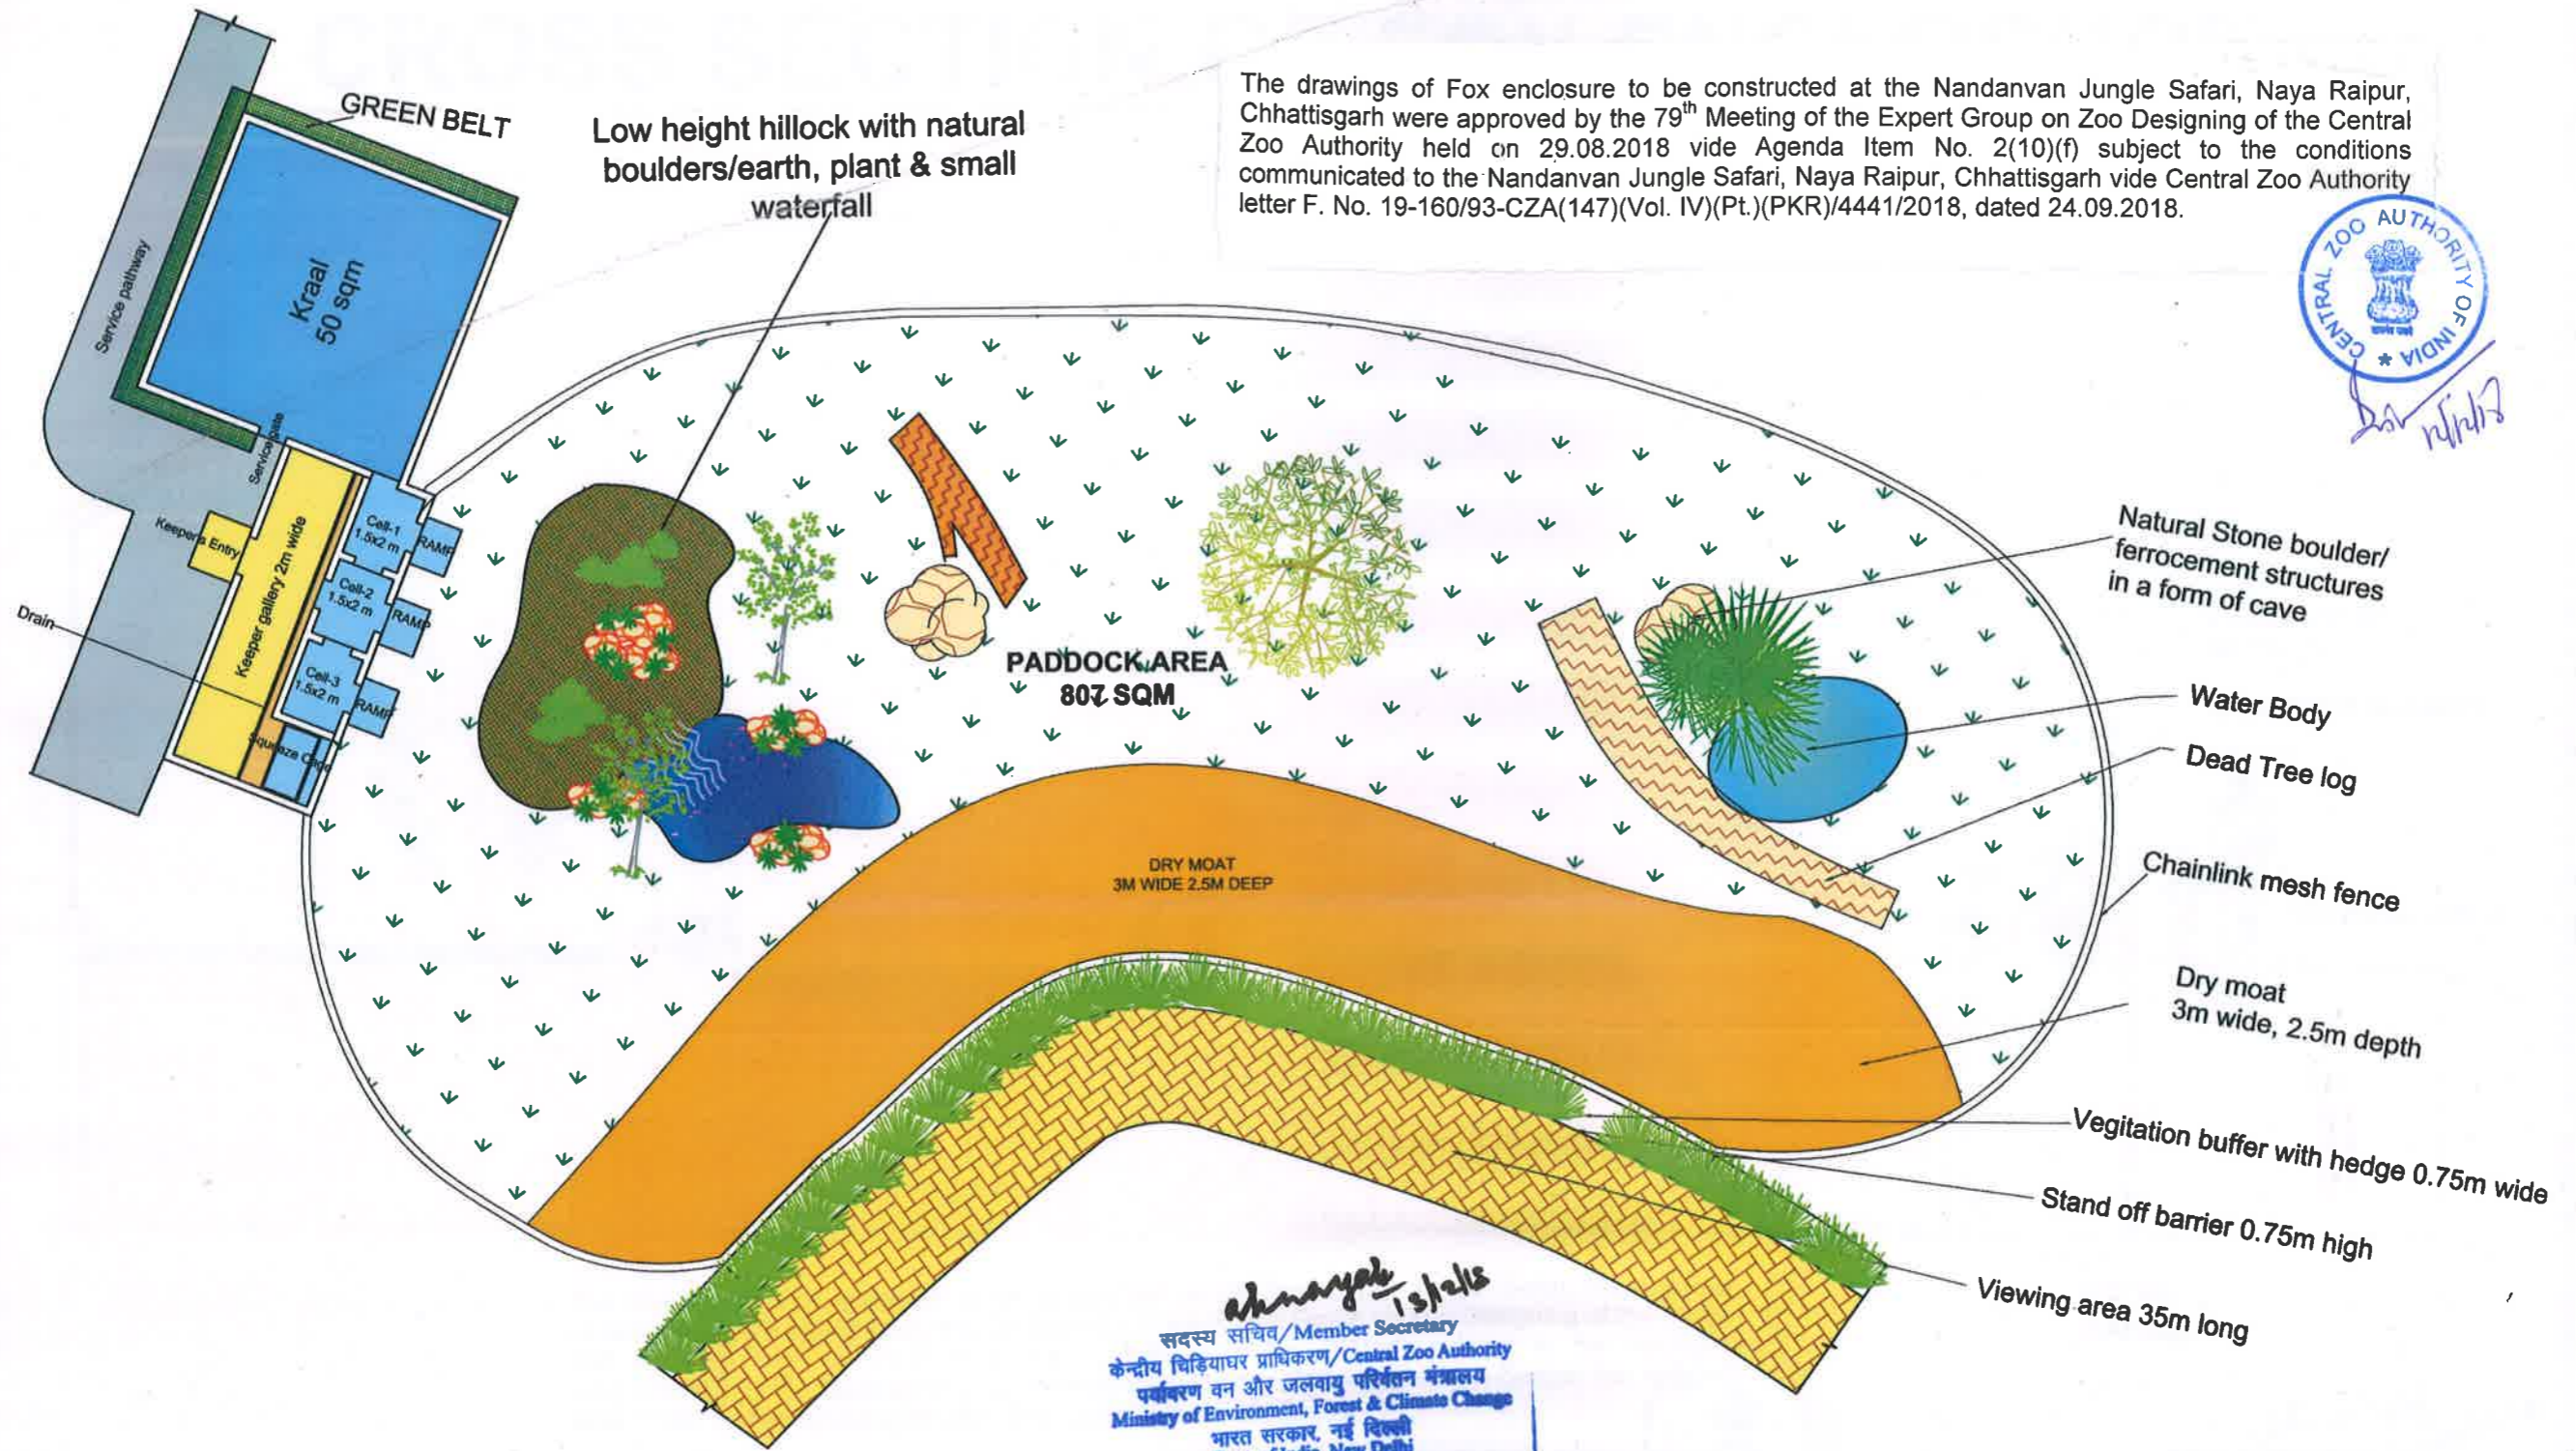

PLAN OF FOX ENCLOSURE

The drawings of Fox enclosure to be constructed at the Nandanvan Jungle Safari, Naya Raipur, Chhattisgarh were approved by the 79th Meeting of the Expert Group on Zoo Designing of the Central Zoo Authority held on 29.08.2018 vide Agenda Item No. 2(10)(f) subject to the conditions communicated to the Nandanvan Jungle Safari, Naya Raipur, Chhattisgarh vide Central Zoo Authority letter F. No. 19-160/93-CZA(147)(Vol. IV)(Pt.)(PKR)/4441/2018, dated 24.09.2018.

[Signature]
 DIRECTOR
 JUNGLE SAFARI

WY
 ASSISTANT DIRECTOR
 JUNGLE SAFARI

[Signature]
 RANGE OFFICER
 JUNGLE SAFARI

CROSS SECTION OF FOX ENCLOSURE

The drawings of Fox enclosure to be constructed at the Nandanvan Jungle Safari, Naya Raipur, Chhattisgarh were approved by the 79th Meeting of the Expert Group on Zoo Designing of the Central Zoo Authority held on 29.08.2018 vide Agenda Item No. 2(10)(f) subject to the conditions communicated to the Nandanvan Jungle Safari, Naya Raipur, Chhattisgarh vide Central Zoo Authority letter F. No. 19-160/93-CZA(147)(Vol. IV)(Pt.)(PKR)/4441/2018, dated 24.09.2018.