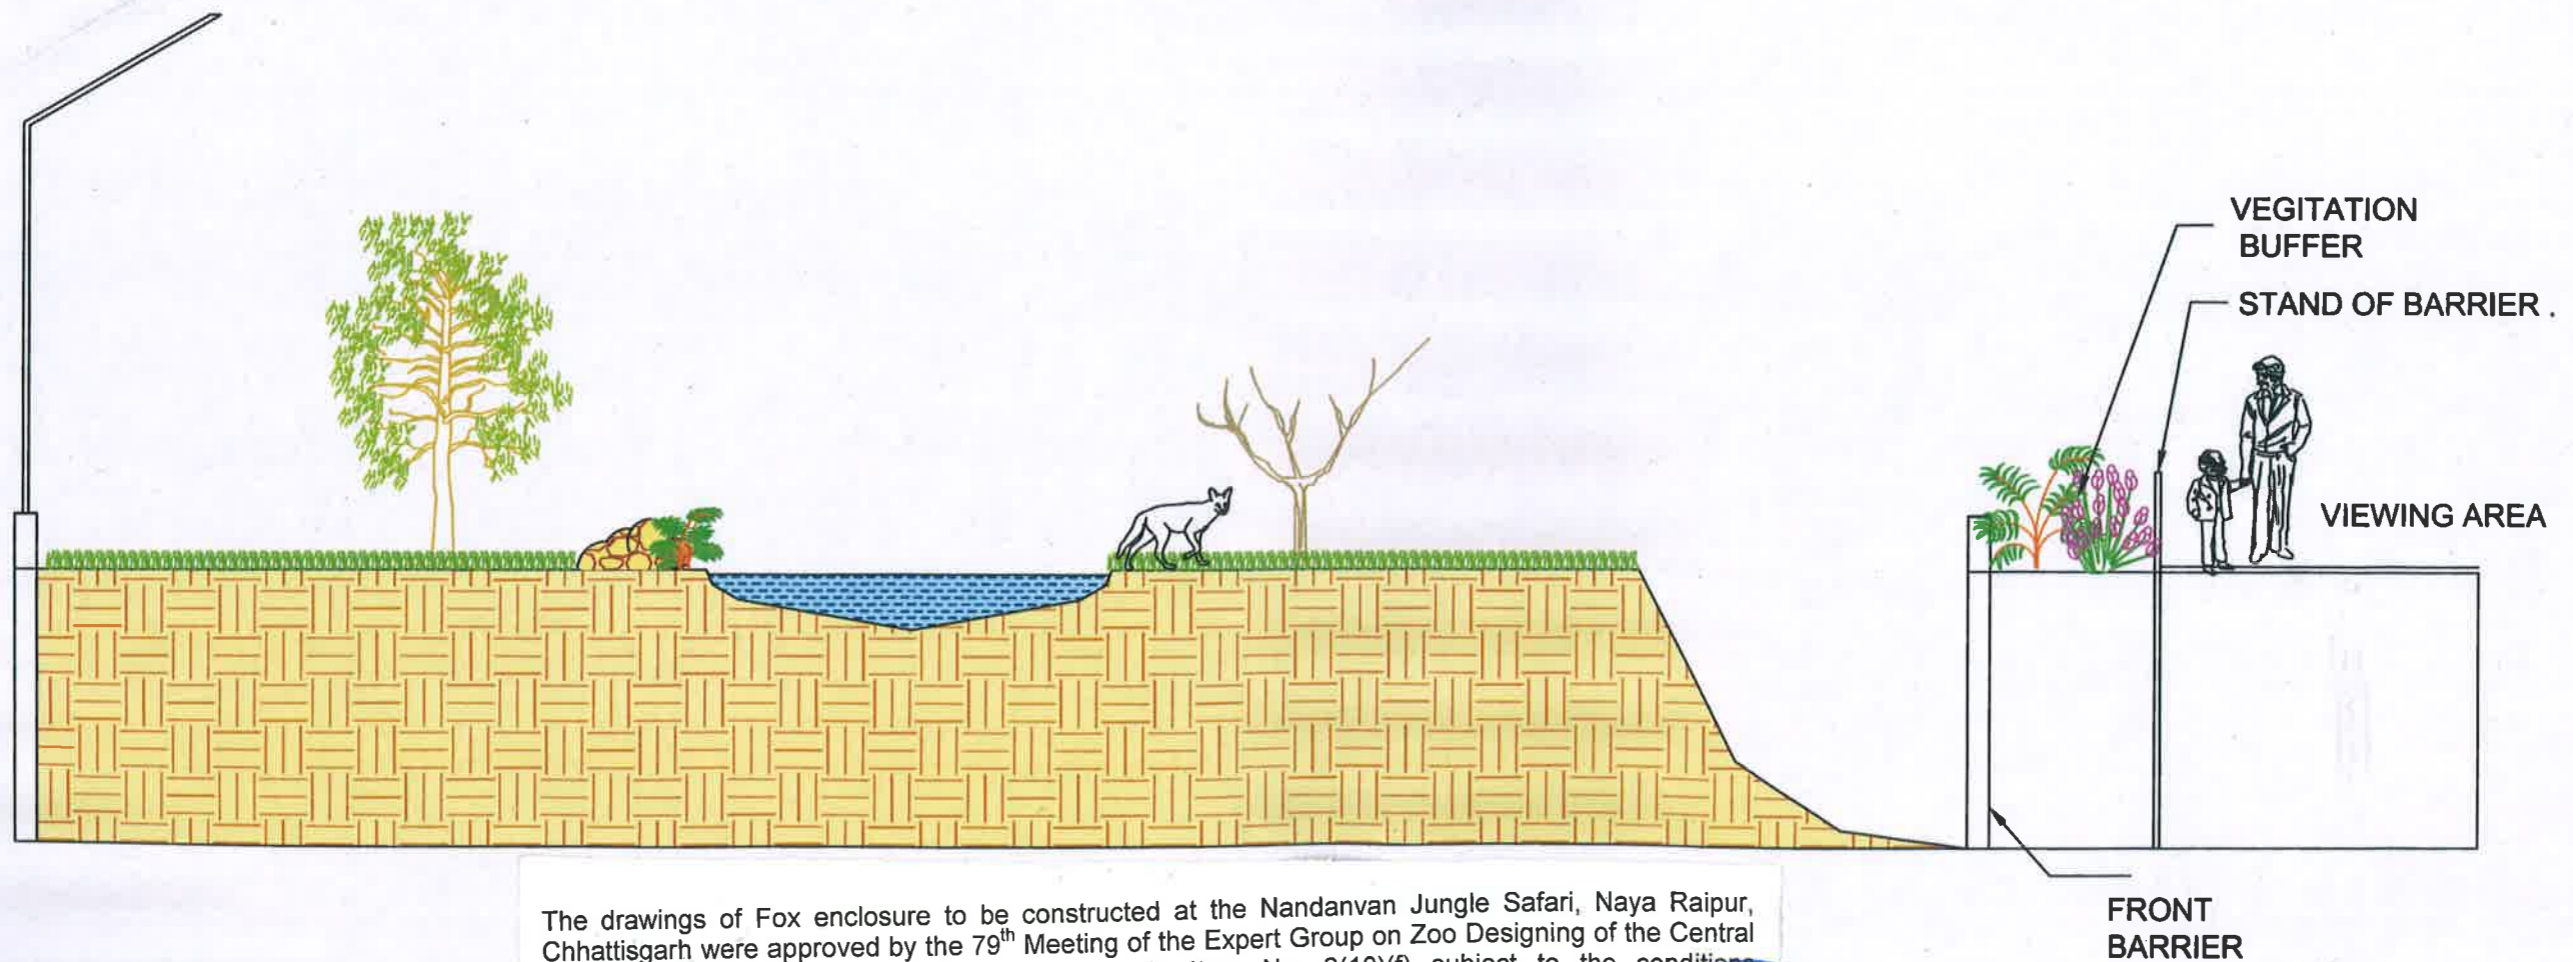

PLAN OF FOX ENCLOSURE

The drawings of Fox enclosure to be constructed at the Nandanvan Jungle Safari, Naya Raipur, Chhattisgarh were approved by the 79th Meeting of the Expert Group on Zoo Designing of the Central Zoo Authority held on 29.08.2018 vide Agenda Item No. 2(10)(f) subject to the conditions communicated to the Nandanvan Jungle Safari, Naya Raipur, Chhattisgarh vide Central Zoo Authority letter F. No. 19-160/93-CZA(147)(Vol. IV)(Pt.)(PKR)/4441/2018, dated 24.09.2018.

[Signature]
 DIRECTOR
 JUNGLE SAFARI

WY
 ASSISTANT DIRECTOR
 JUNGLE SAFARI

[Signature]
 RANGE OFFICER
 JUNGLE SAFARI

CROSS SECTION OF FOX ENCLOSURE

The drawings of Fox enclosure to be constructed at the Nandanvan Jungle Safari, Naya Raipur, Chhattisgarh were approved by the 79th Meeting of the Expert Group on Zoo Designing of the Central Zoo Authority held on 29.08.2018 vide Agenda Item No. 2(10)(f) subject to the conditions communicated to the Nandanvan Jungle Safari, Naya Raipur, Chhattisgarh vide Central Zoo Authority letter F. No. 19-160/93-CZA(147)(Vol. IV)(Pt.)(PKR)/4441/2018, dated 24.09.2018.