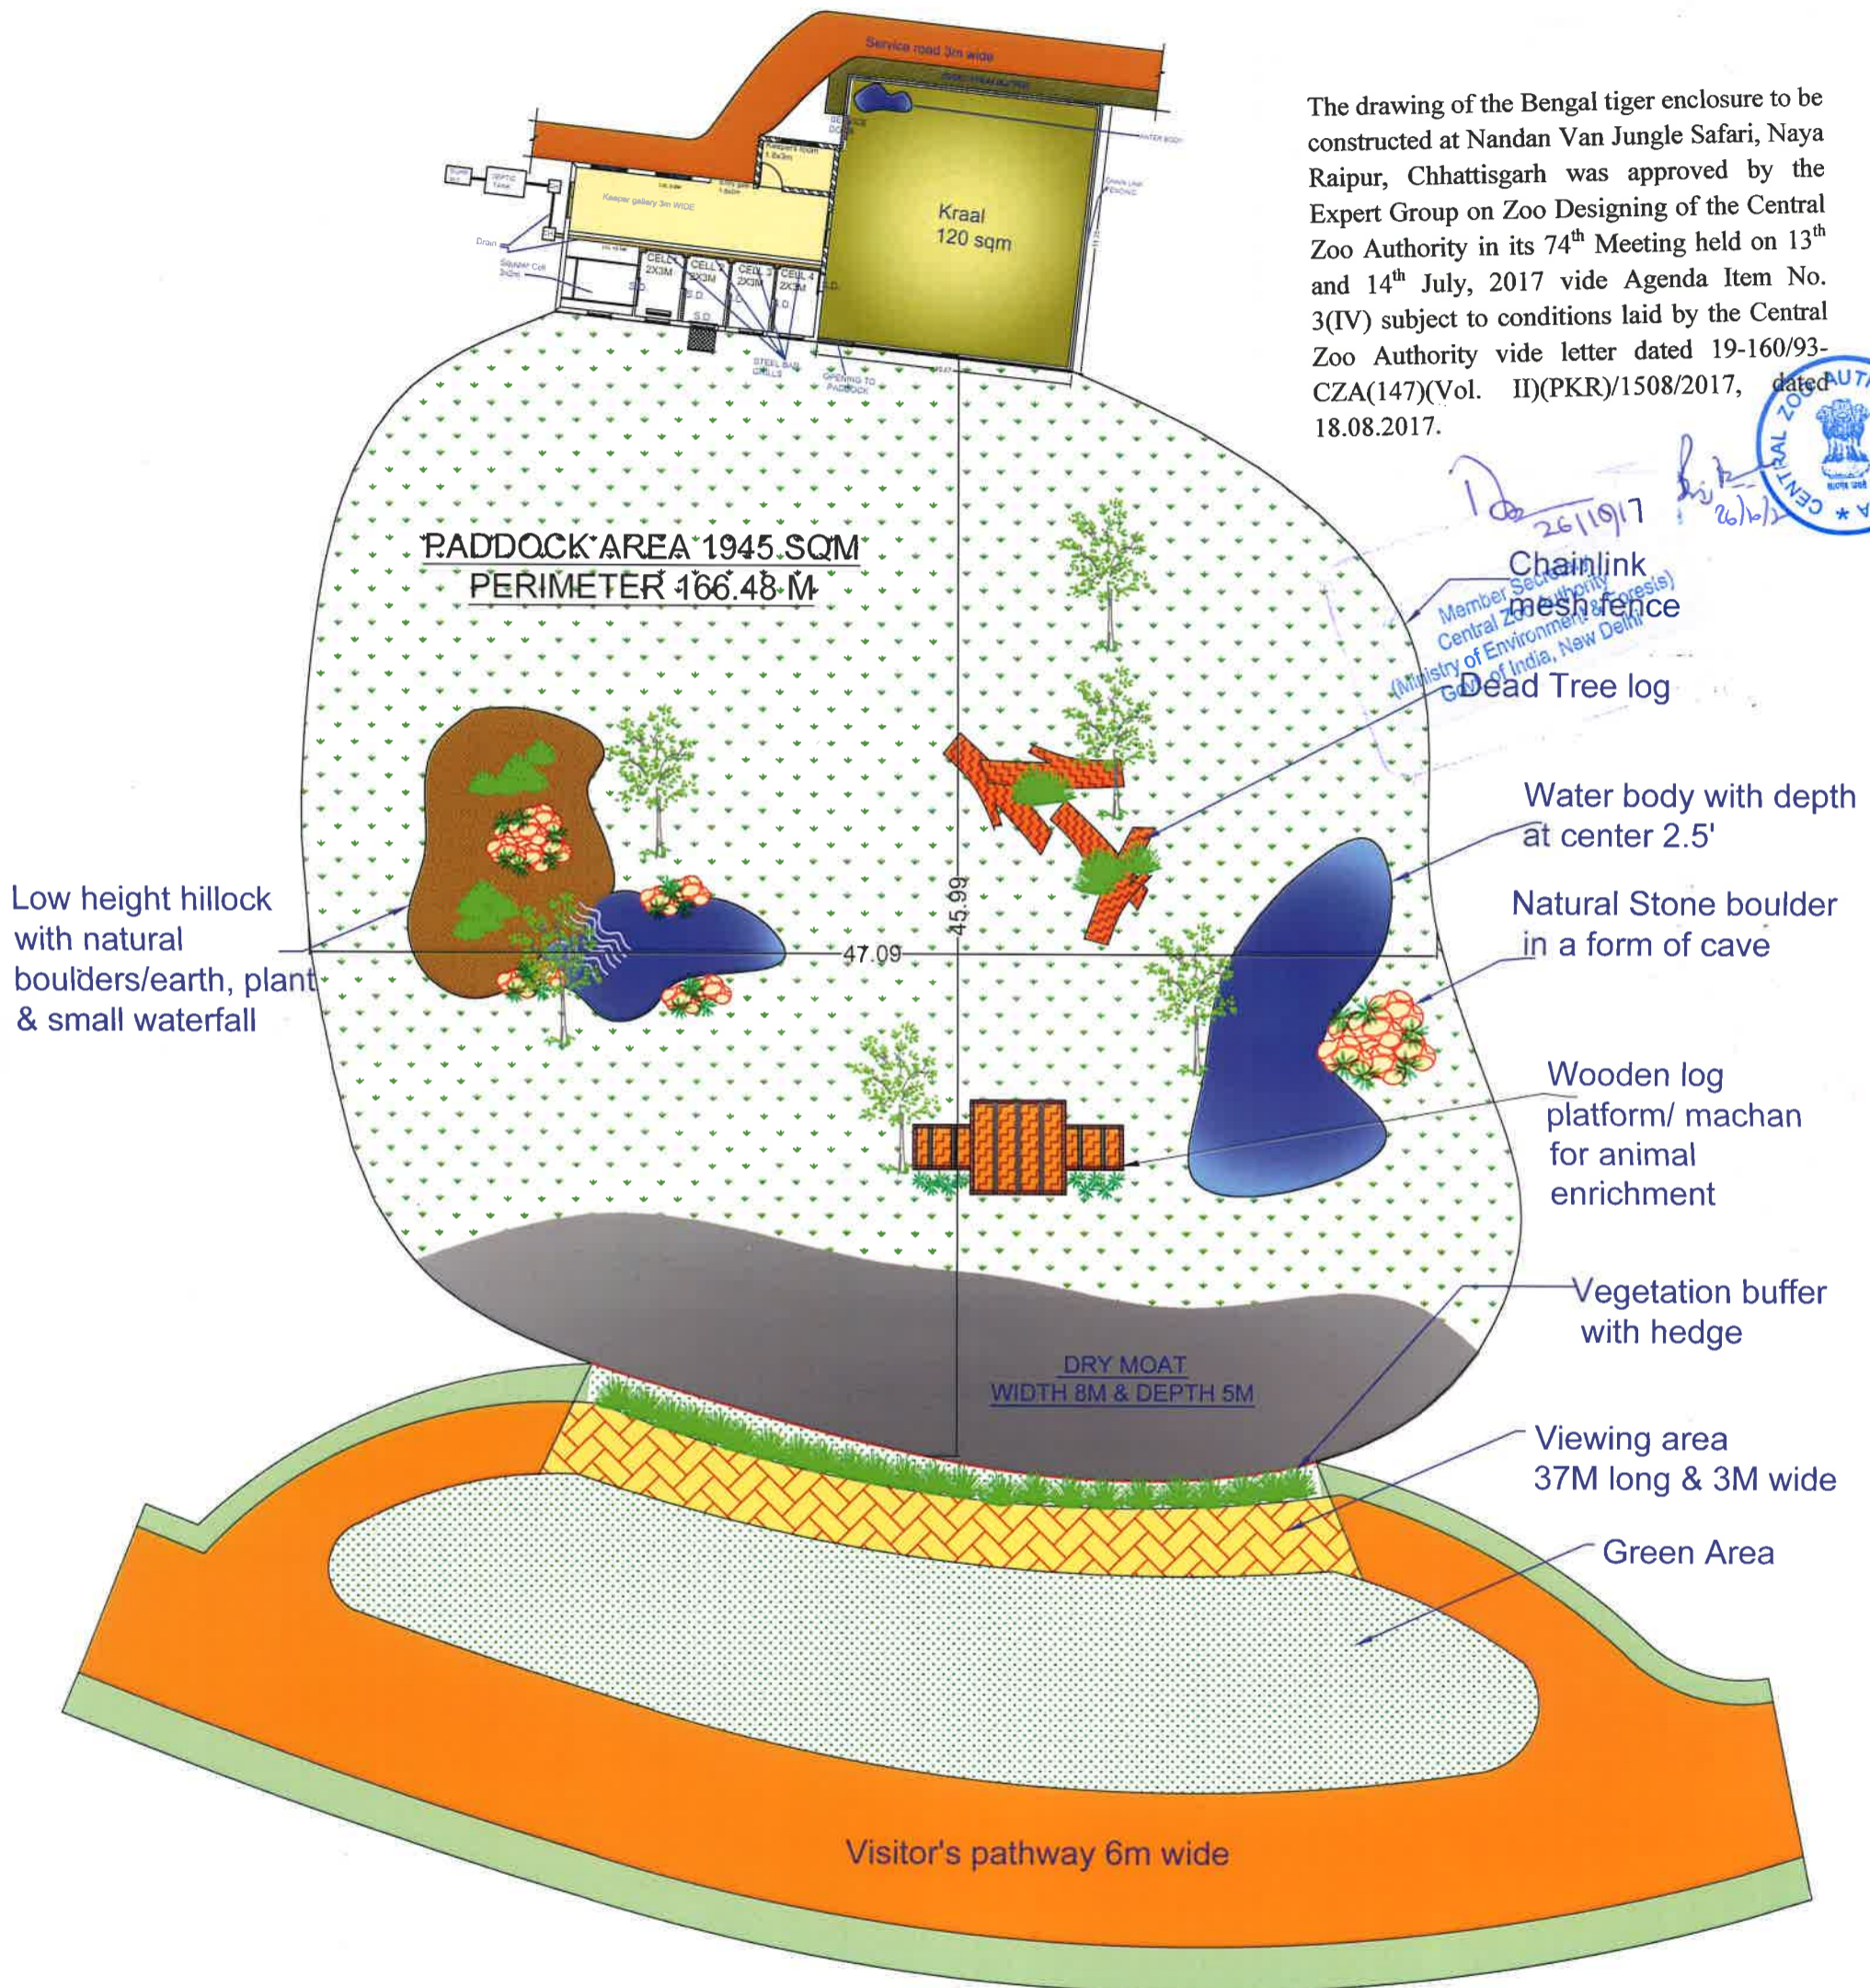

# ROYAL BENGAL TIGER ENCLOSURE PLAN NANDAN VAN JUNGLE SAFARI, NAYA RAIPUR

The drawing of the Bengal tiger enclosure to be constructed at Nandan Van Jungle Safari, Naya Raipur, Chhattisgarh was approved by the Expert Group on Zoo Designing of the Central Zoo Authority in its 74<sup>th</sup> Meeting held on 13<sup>th</sup> and 14<sup>th</sup> July, 2017 vide Agenda Item No. 3(IV) subject to conditions laid by the Central Zoo Authority vide letter dated 19-160/93-CZA(147)(Vol. II)(PKR)/1508/2017, dated 18.08.2017.

26/10/17  
Member Secretary  
Central Zoo Authority  
(Ministry of Environment & Forests)  
Govt of India, New Delhi

  
DIRECTOR CUM DFO  
JUNGLE SAFARI RAIPUR

  
ASSISTANT DIRECTOR  
JUNGLE SAFARI RAIPUR

# ROYAL BENGAL TIGER CROSS SECTION NANDAN VAN JUNGLE SAFARI, NAYA RAIPUR

  
DIRECTOR CUM DFO  
JUNGLE SAFARI RAIPUR

  
ASSISTANT DIRECTOR  
JUNGLE SAFARI RAIPUR

  
RANGE OFFICER UNIT NO.3  
JUNGLE SAFARI RAIPUR

# ROYAL BENGAL TIGER FEEDING CELL AND KRAAL PLAN NANDAN VAN JUNGLE SAFARI, NAYA RAIPUR