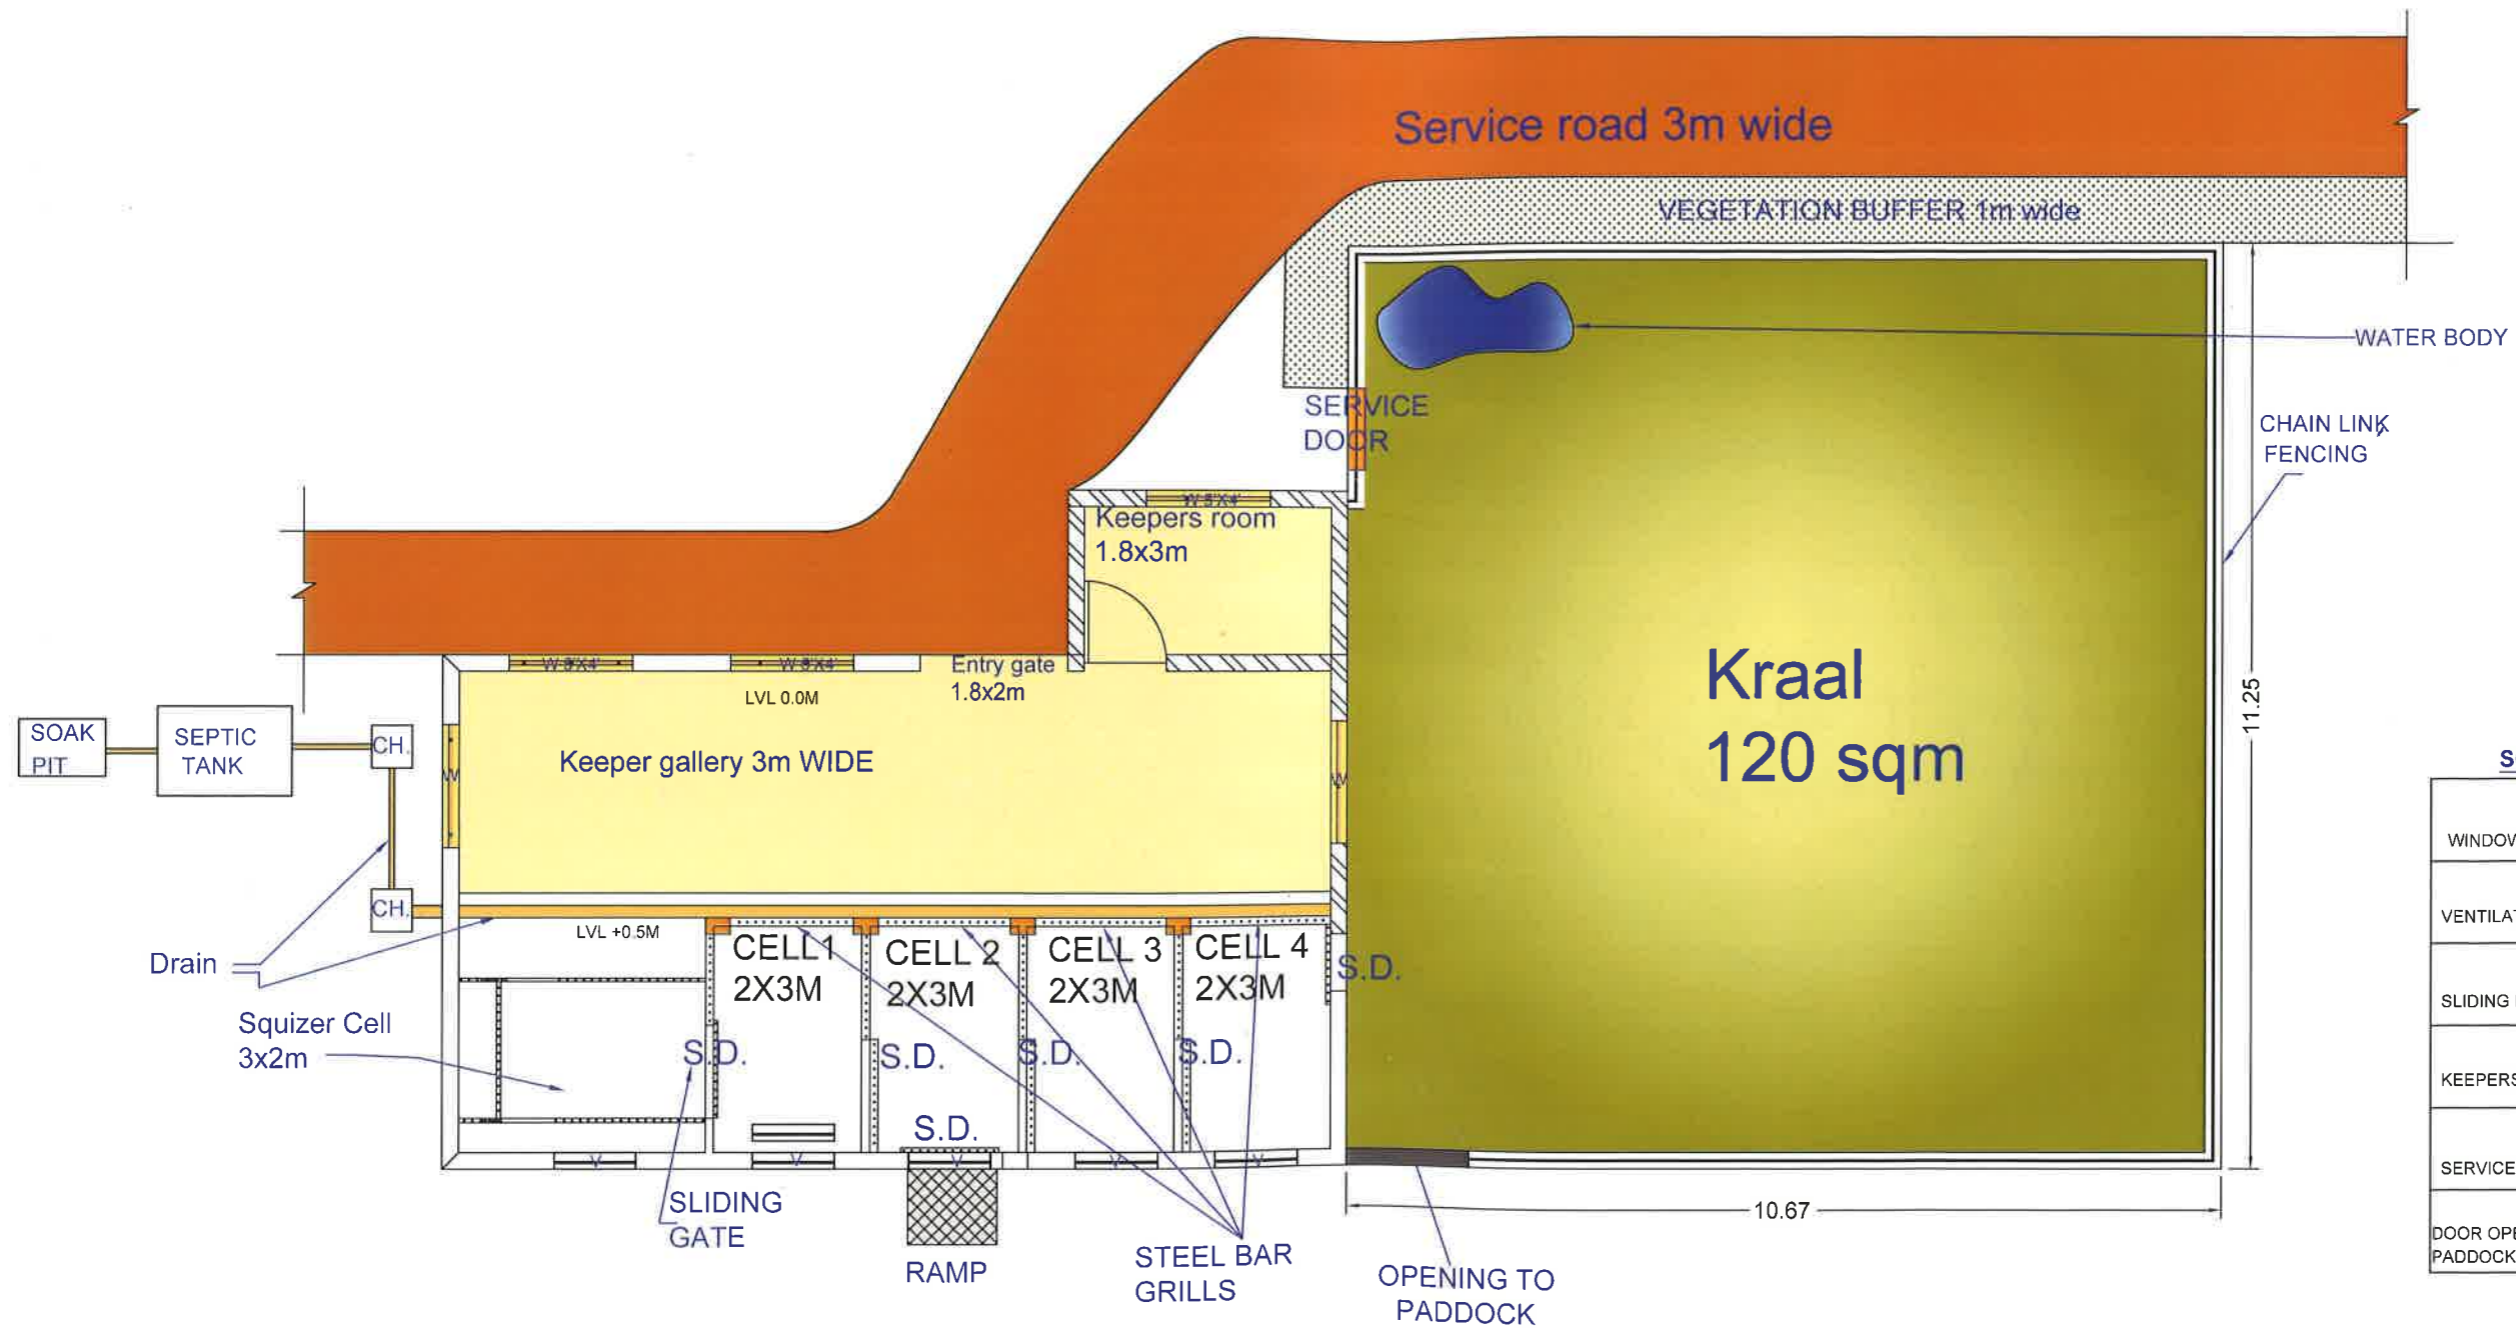

# ROYAL BENGAL TIGER CROSS SECTION NANDAN VAN JUNGLE SAFARI, NAYA RAIPUR

  
DIRECTOR CUM DFO  
JUNGLE SAFARI RAIPUR

  
ASSISTANT DIRECTOR  
JUNGLE SAFARI RAIPUR

  
RANGE OFFICER UNIT NO.3  
JUNGLE SAFARI RAIPUR

### SCHEDULE OF OPENING

WINDOW "W"	1.5X1.2M
VENTILATION "V"	1.0X0.5M
SLIDING DOOR "S.D."	0.9X0.75M
KEEPERS ENTRY GATE	1.8X2.0M
SERVICE DOOR	1.2X2.0M
DOOR OPENING TOWARD PADDOCK FROM KRAAL	1.2X1.5M

  
 DIRECTOR CUM DFO  
 JUNGLE SAFARI RAIPUR