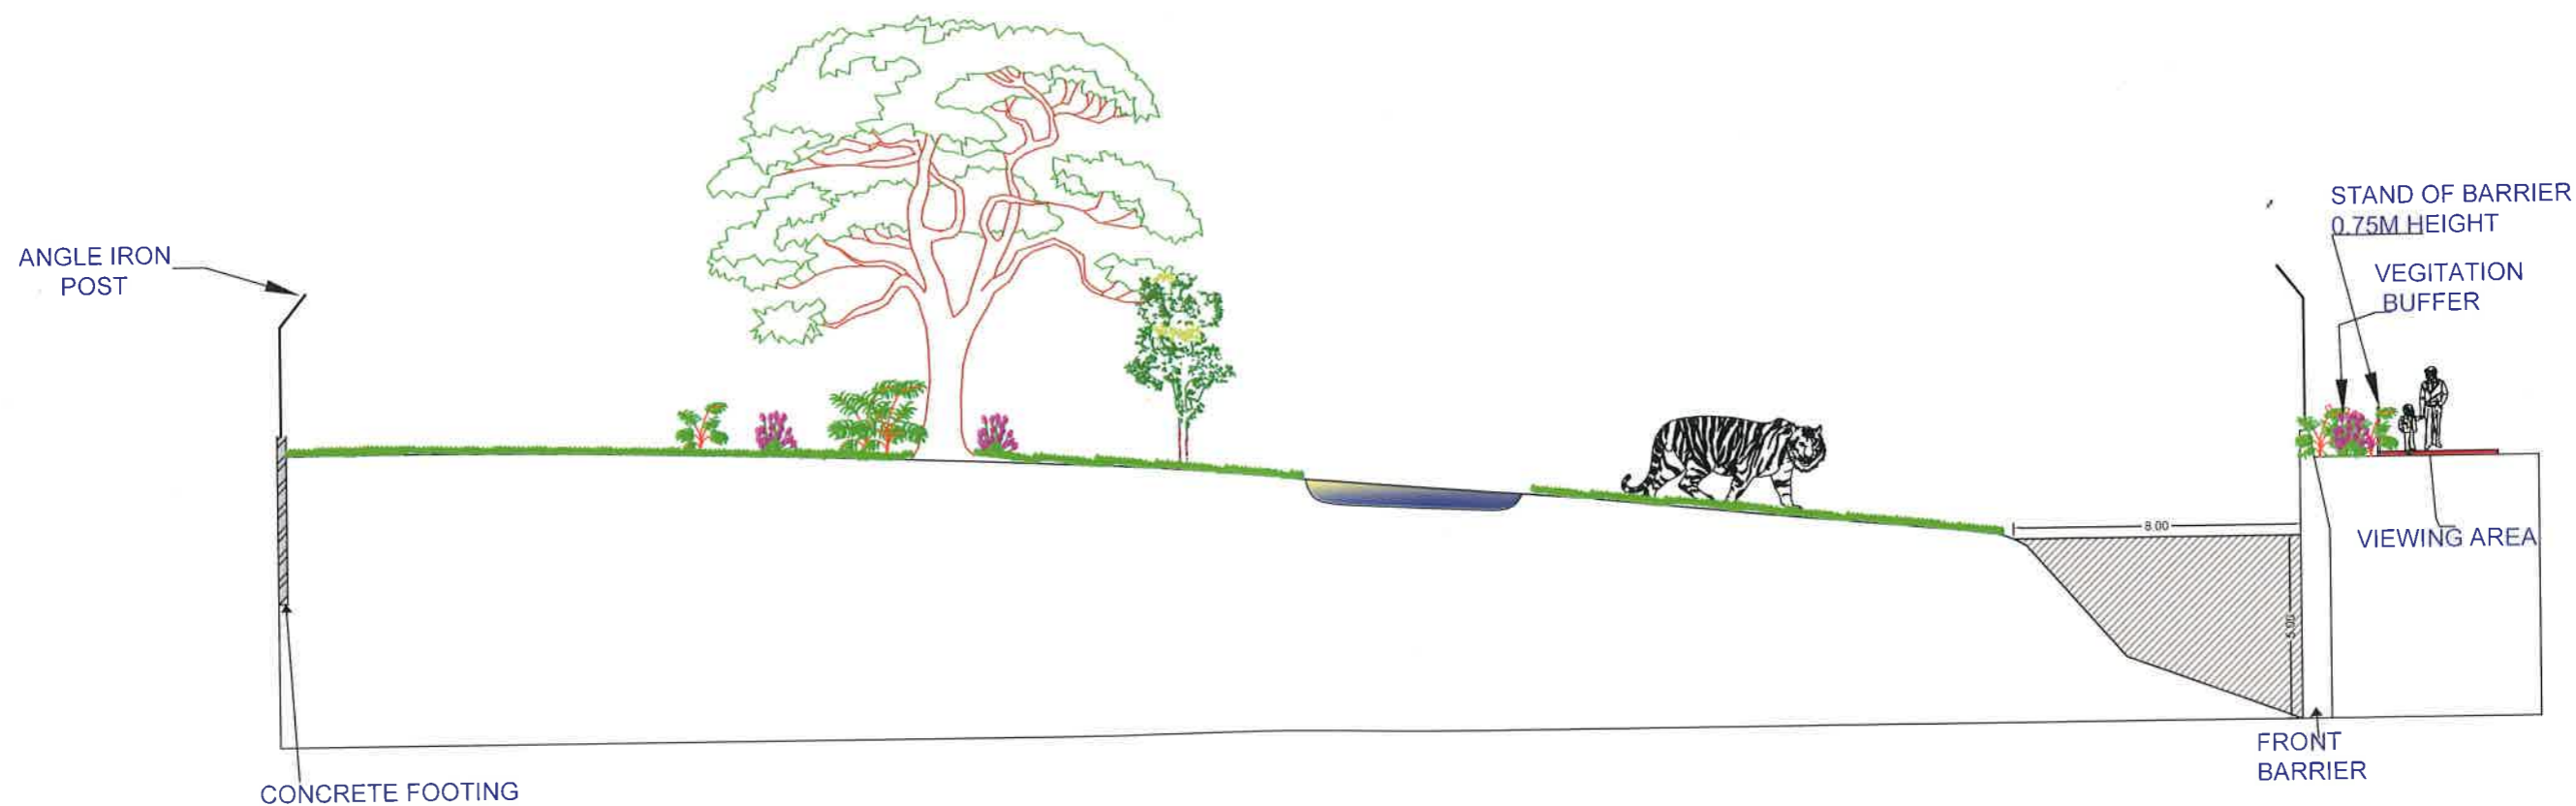

ROYAL BENGAL TIGER CROSS SECTION NANDAN VAN JUNGLE SAFARI, NAYA RAIPUR

DIRECTOR CUM DFO
JUNGLE SAFARI RAIPUR

ASSISTANT DIRECTOR
JUNGLE SAFARI RAIPUR

RANGE OFFICER UNIT NO.3
JUNGLE SAFARI RAIPUR