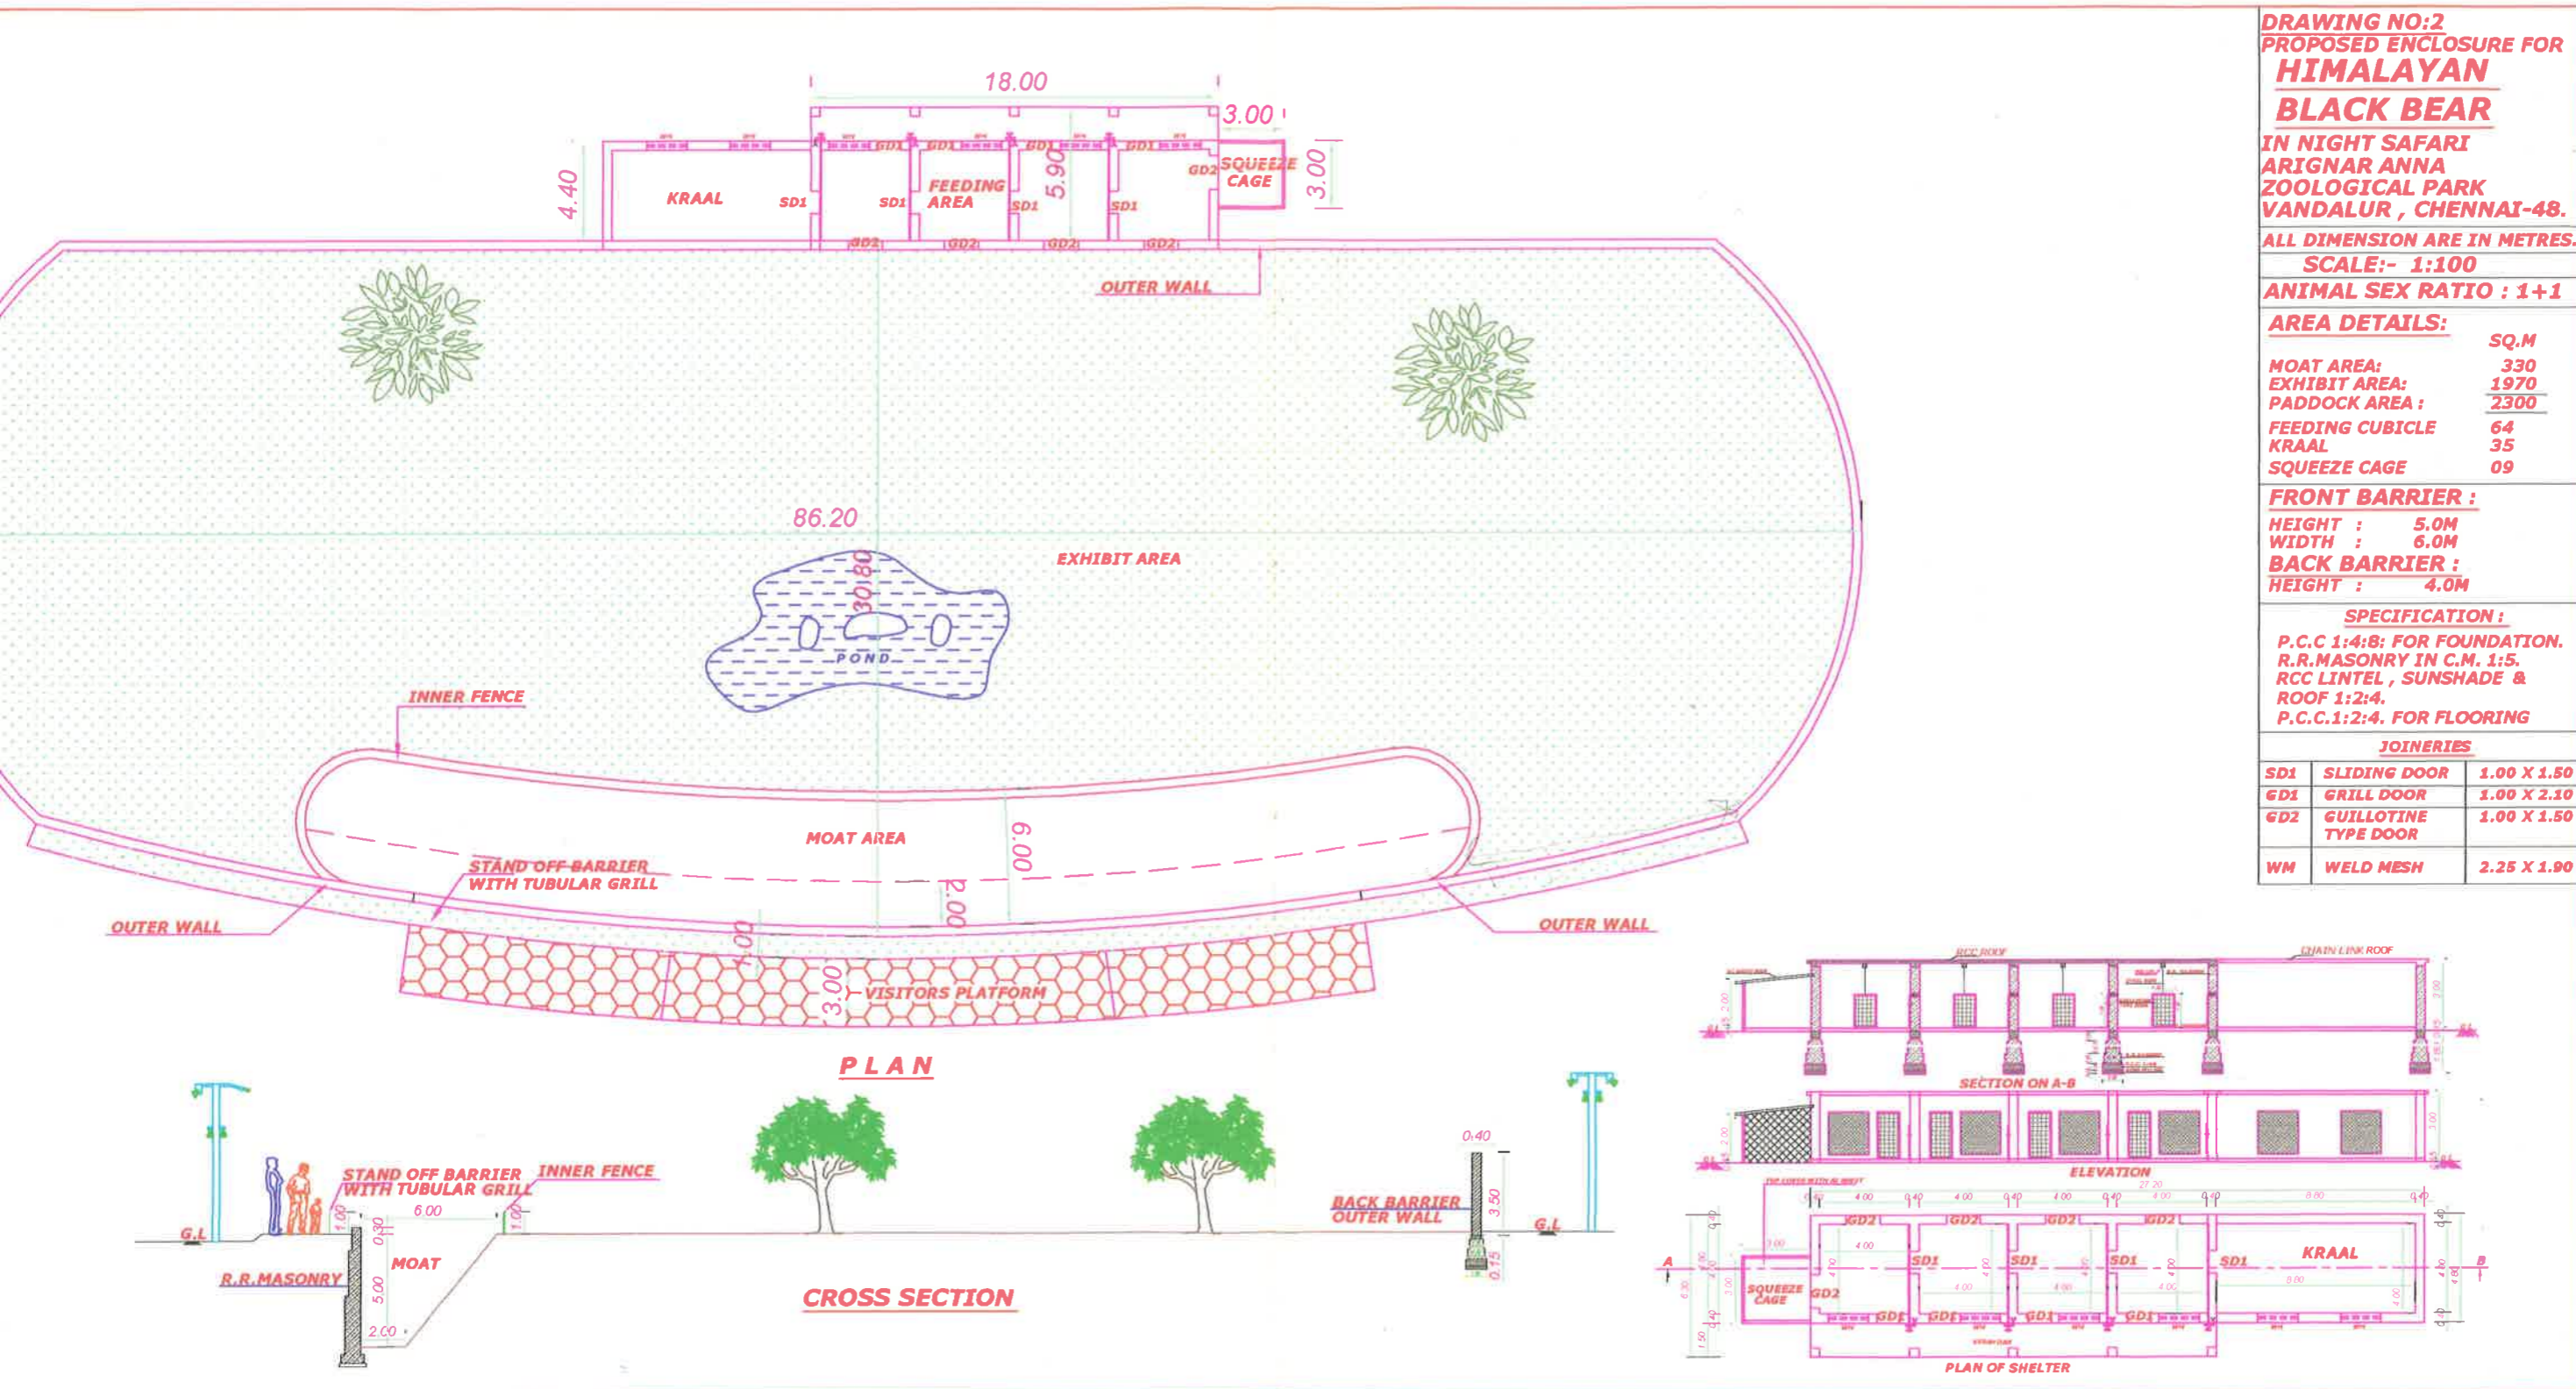

192

DRAWING NO:2
PROPOSED ENCLOSURE FOR
HIMALAYAN
BLACK BEAR

IN NIGHT SAFARI
ARIGNAR ANNA
ZOOLOGICAL PARK
VANDALUR , CHENNAI-48.

ALL DIMENSION ARE IN METRES.
SCALE:- 1:100

ANIMAL SEX RATIO : 1+1

AREA DETAILS:

	SQ.M
MOAT AREA:	330
EXHIBIT AREA:	1970
PADDOCK AREA :	2300
FEEDING CUBICLE	64
KRAAL	35
SQUEEZE CAGE	09

FRONT BARRIER :

HEIGHT :	5.0M
WIDTH :	6.0M

BACK BARRIER :

HEIGHT :	4.0M
----------	------

SPECIFICATION :
 P.C.C 1:4:8; FOR FOUNDATION.
 R.R.MASONRY IN C.M. 1:5.
 RCC LINTEL , SUNSHADE &
 ROOF 1:2:4.
 P.C.C.1:2:4. FOR FLOORING

JOINERIES

SD1	SLIDING DOOR	1.00 X 1.50
GD1	GRILL DOOR	1.00 X 2.10
GD2	GUILLOTINE TYPE DOOR	1.00 X 1.50
WM	WELD MESH	2.25 X 1.90