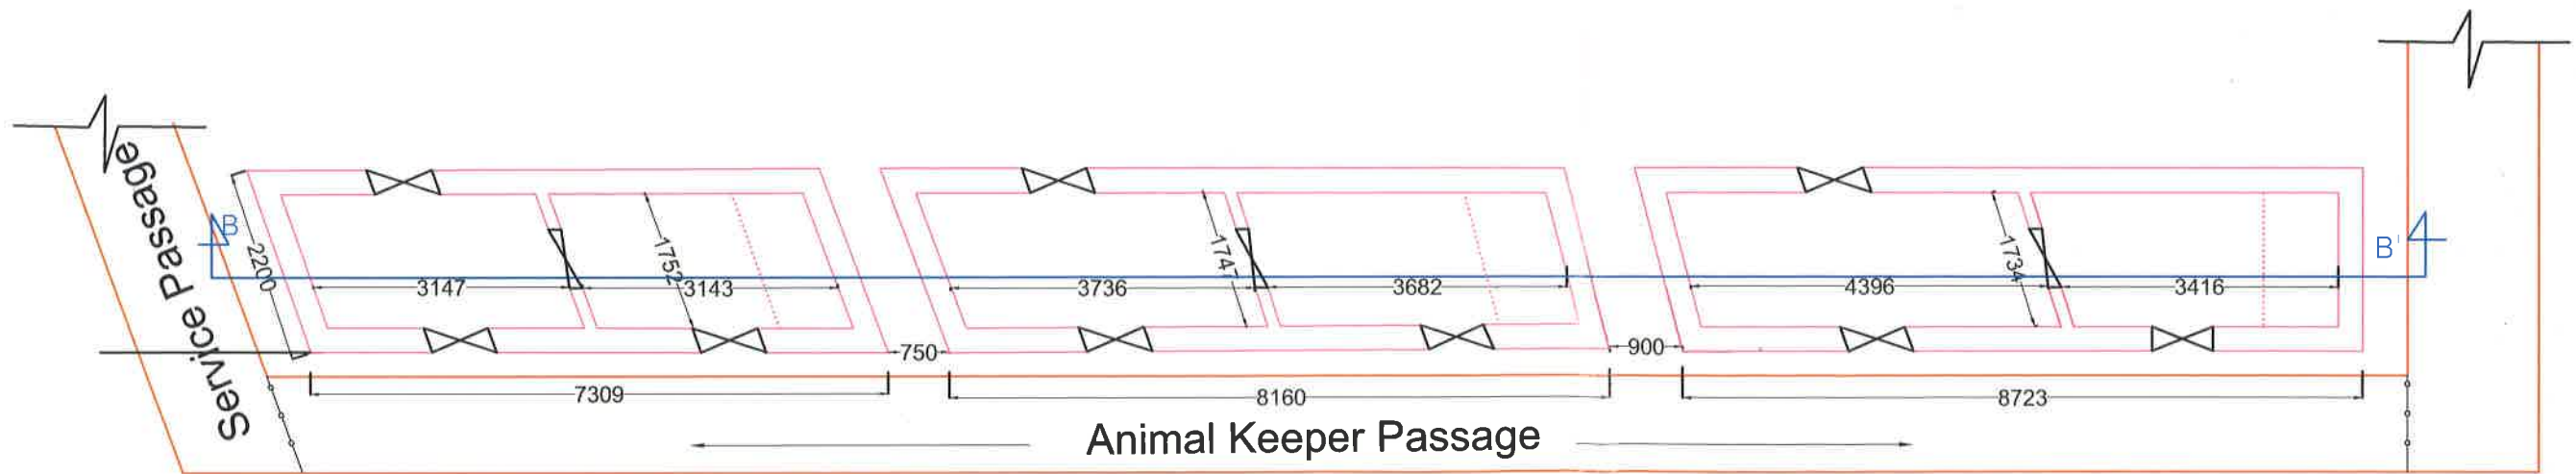

LESSER CAT ENCLOSURE
OF ALIPORE ZOO
PLAN OF NIGHT SHELTER

SHEET 5

Bithi Kar
7.2.13
Assistant Designer
West Bengal Zoo Authority

B.M.
03/02/13

DIRECTOR
Zoological Garden
Alipore, Kol-27

SCALE - 1:100
(ALL DIMENSIONS ARE IN MM.)

DRAWN BY:
BITHI KAR
ASST. DESIGNER
WBZA

SK. Md. Saidul Haque
Chief Engineer
West Bengal Zoo Authority
Zoological Garden, Alipore,
Kolkata - 700 027
7/2/13

OWNER:-	WEST BENGAL ZOO AUTHORITY .
TITLE:-	PLAN OF NIGHT SHELTER
PLACE:-	ALIPORE ZOO, KOLKATA

19/2/13

164