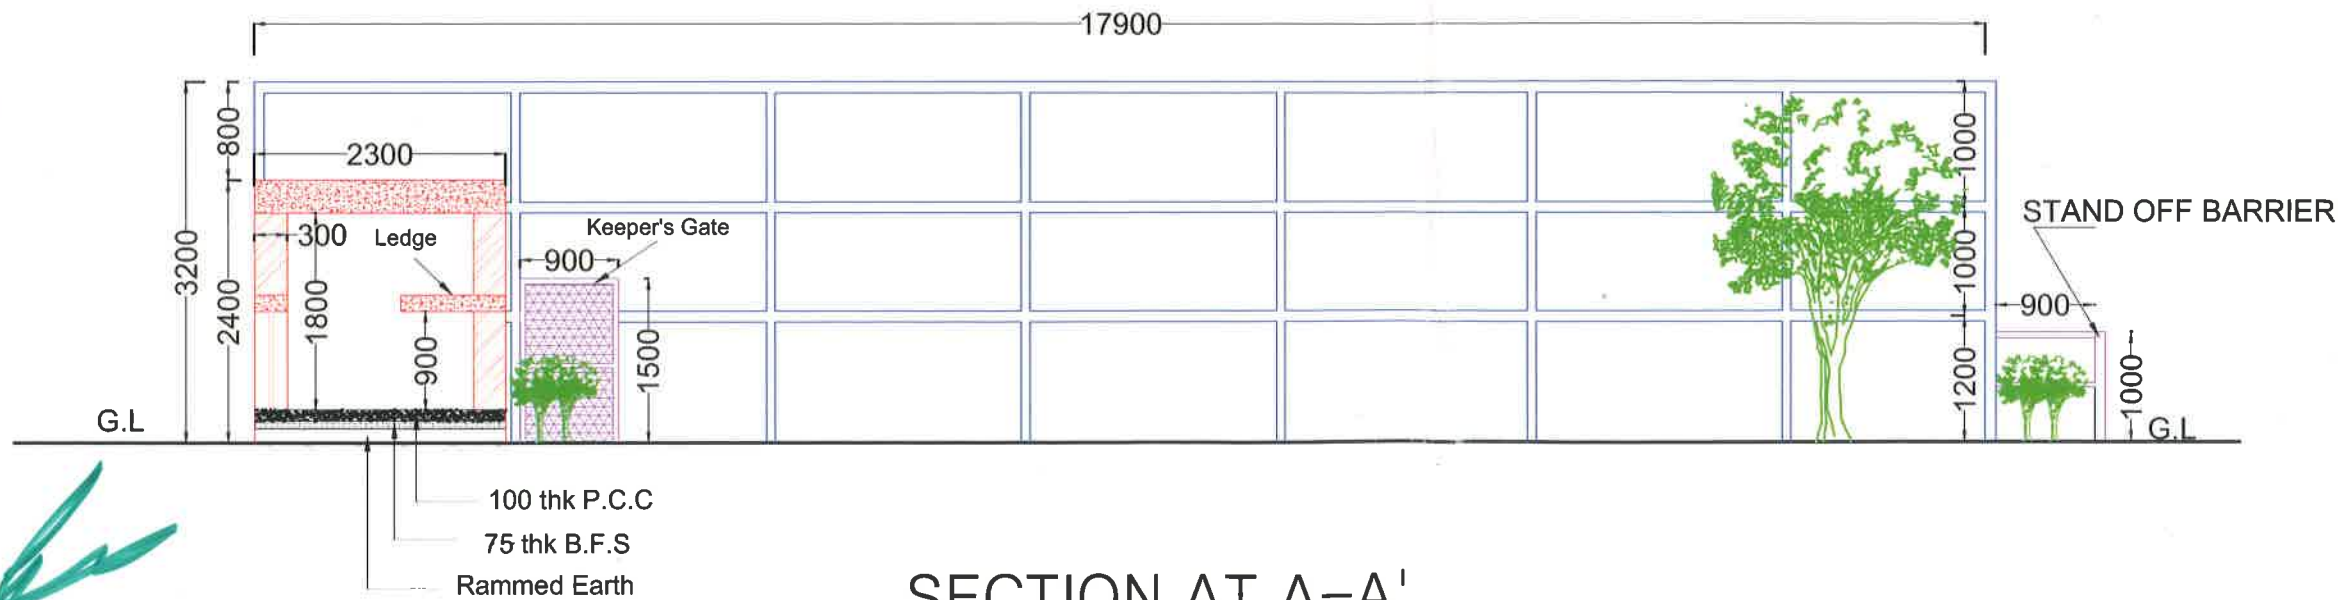

LESSER CAT ENCLOSURE

OF ALOPORE ZOO

SECTION AT A-A'

SHEET 4

SECTION AT A-A'

SCALE - 1:100
(ALL DIMENSIONS ARE IN MM.)

19/08/13
Mithi Kar
7.2.13
Assistant Designer
West Bengal Zoo Authority

SK. Md. Saiful Haque
7/2/13

Chief Engineer
West Bengal Zoo Authority
Zoological Garden, Alipore,
Kolkata - 700 027

Sum.
08/02/13
DIRECTOR
Zoological Garden
Alipore, Kol-27

DRAWN BY:
BITHI KAR
ASST. DESIGNER
WBZA

OWNER:-	WEST BENGAL ZOO AUTHORITY
TITLE:-	LESSER CAT ENCLOSURE, SECTION AT A-A'
PLACE:-	ALIPORE ZOO, KOLKATA

16/13