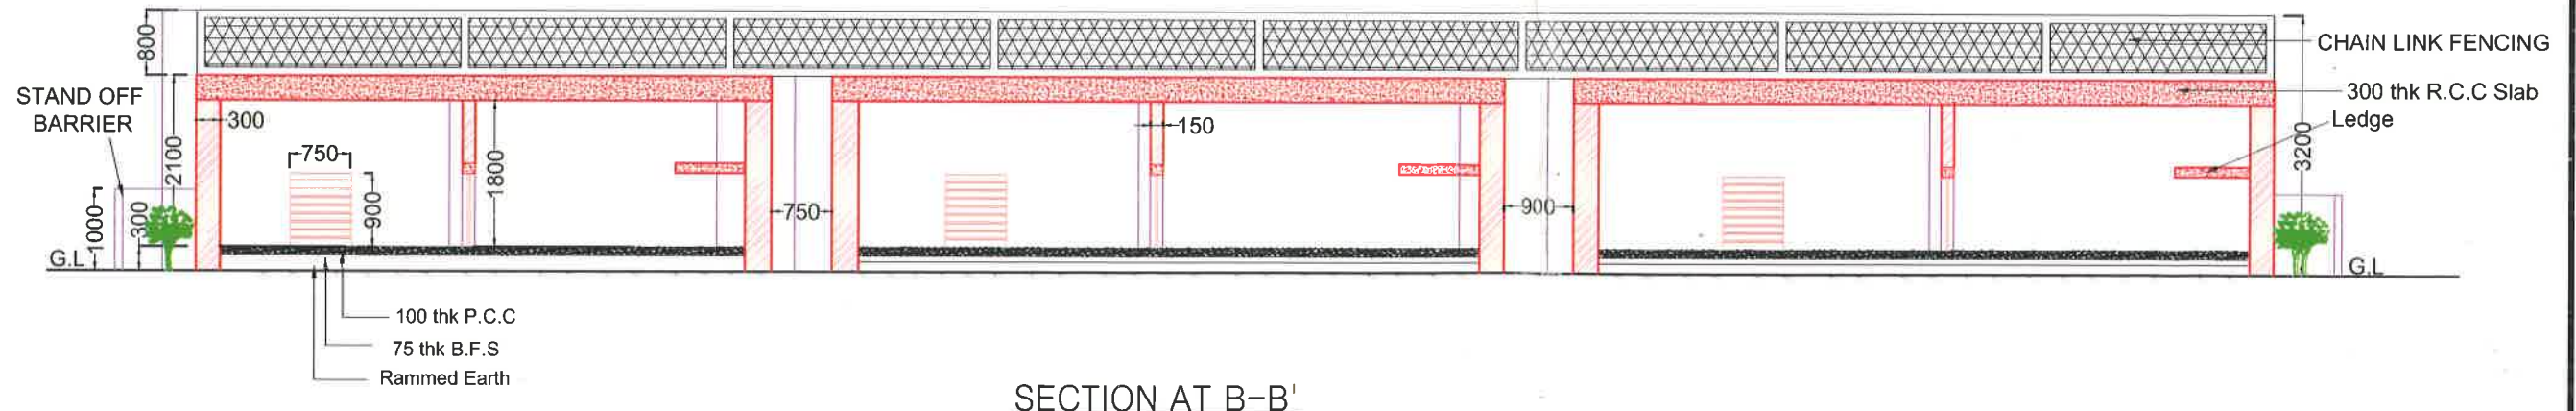

LESSER CAT ENCLOSURE
OF ALIPORE ZOO
SECTION OF NIGHT SHELTER
SHEET 6

SECTION AT B-B'

SCALE - 1:100
(ALL DIMENSIONS ARE IN MM.)

Bithi Kar
7.2.13
Assistant Designer
West Bengal Zoo Authority

DRAWN BY:
BITHI KAR
ASST. DESIGNER
WBZA

SK. Md. Saidul Haque
7/2/13
Chief Engineer
West Bengal Zoo Authority
Zoological Garden, Alipore,
Kolkata - 700 027

Khan
08/02/13
DIRECTOR
Zoological Garden
Alipore, Kol-27

OWNER:-	WEST BENGAL ZOO AUTHORITY
TITLE:-	NIGHT SHELTER, SECTION AT B-B'
PLACE:-	ALIPORE ZOO, KOLKATA

164