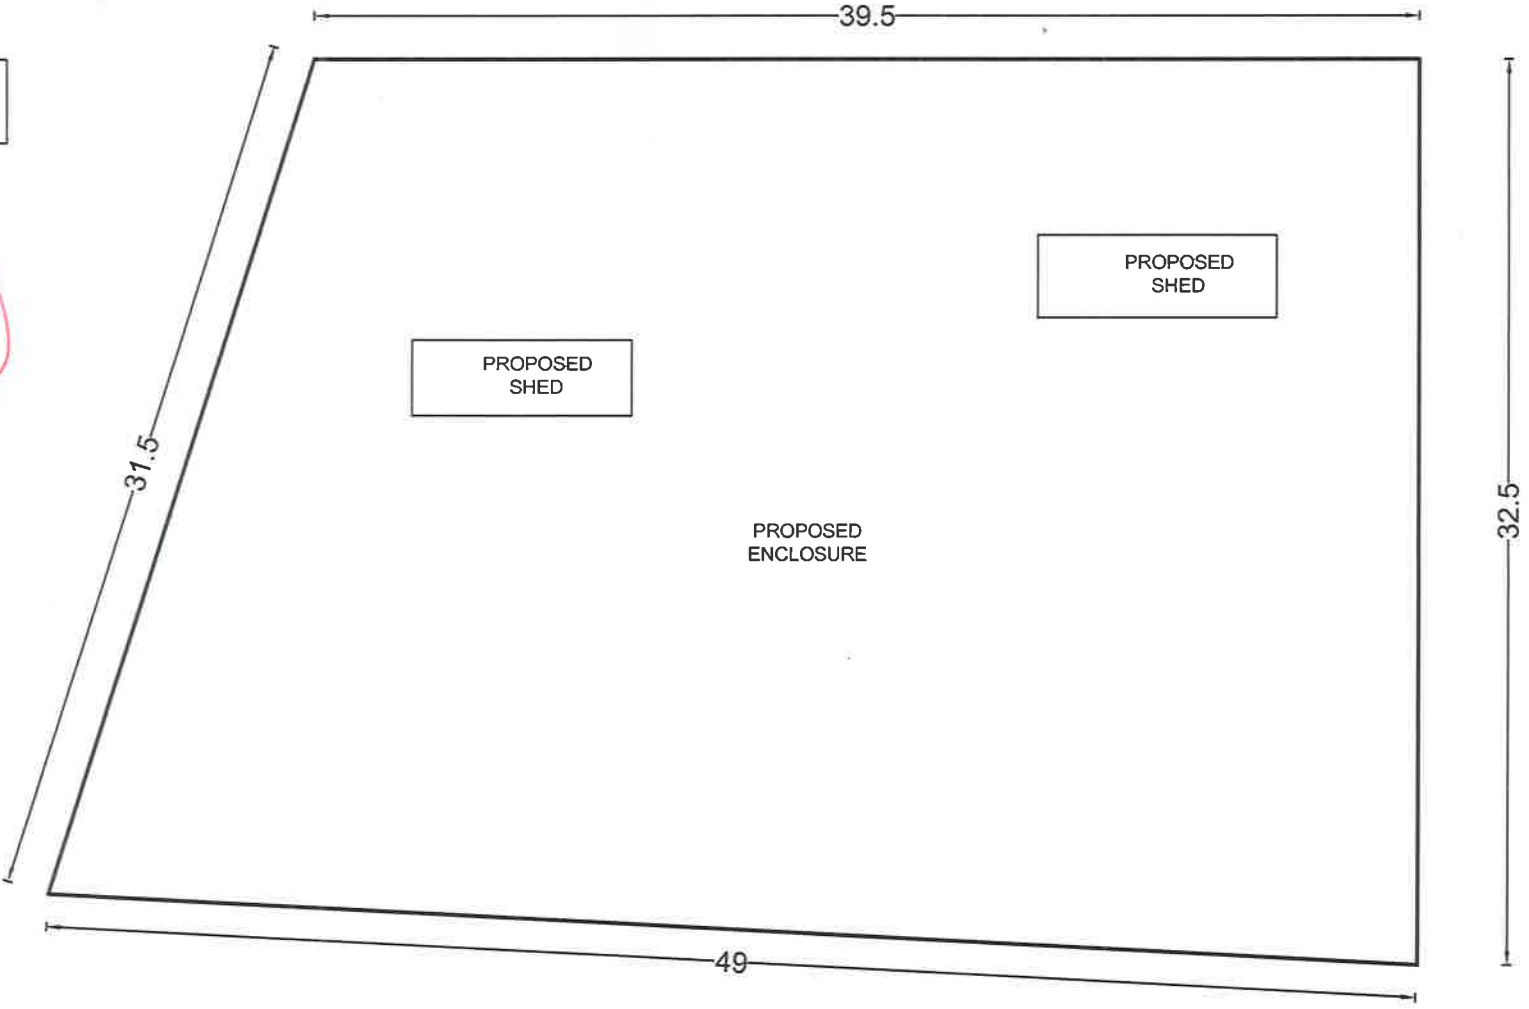

Drawn and Submitted by:

Beat Officer,
Satellite Zoo Dowhill, PNHZP

Approved by:

P.N.H.Z.Park, Darjeeling.