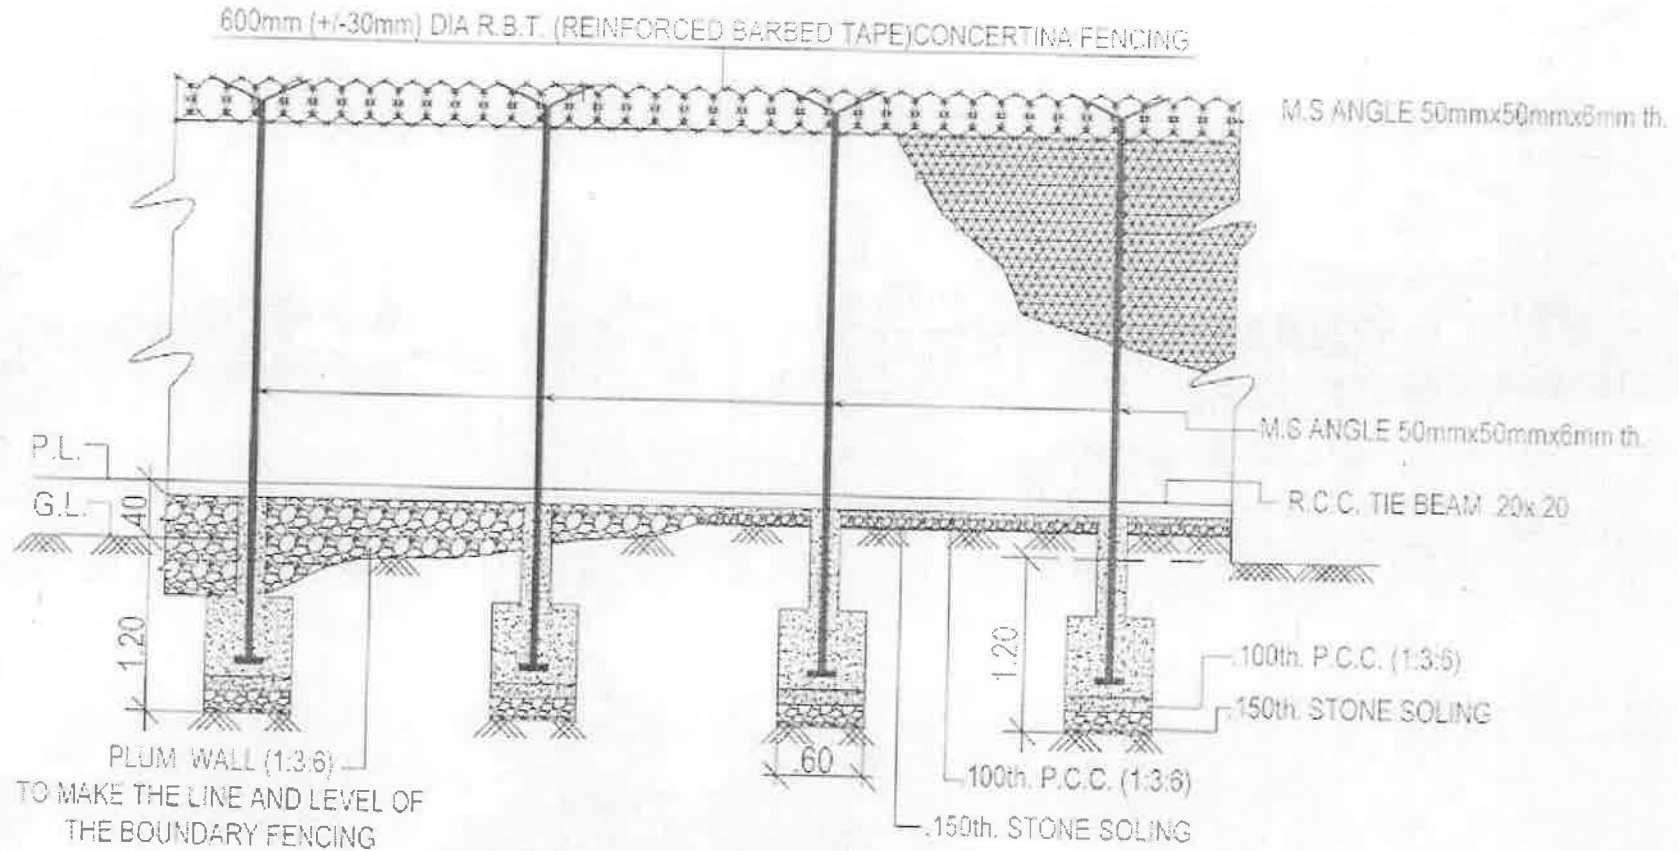

**PLAN SHOWING THE PROPOSED CONSTRUCTION OF BOUNDARY FENCING OF
CONSERVATION BREEDING CENTRE AT DOW HILL SATELLITE FACILITY
UNDER PNHZ PARK, DARJEELING.
WEST BENGAL**

SCALE - 1 : 100

**LONGITUDINAL SECTIONAL ELEVATION
OF BOUNDARY FENCING**

PREPARED BY:-

Ky Chiu

KY CHIU
ENLISTED ARCHITECT
WBZA

FORWARDED BY:-

[Signature]

BEAT OFFICER
DOWHILL SATELLITE FACILITY
PNHZ PARK, DARJEELING

CHECKED BY:-

[Signature]

DY. DIRECTOR
PNHZ PARK,
DARJEELING

PREPARED BY:-

[Signature]

DIRECTOR
PNHZ PARK,
DARJEELING