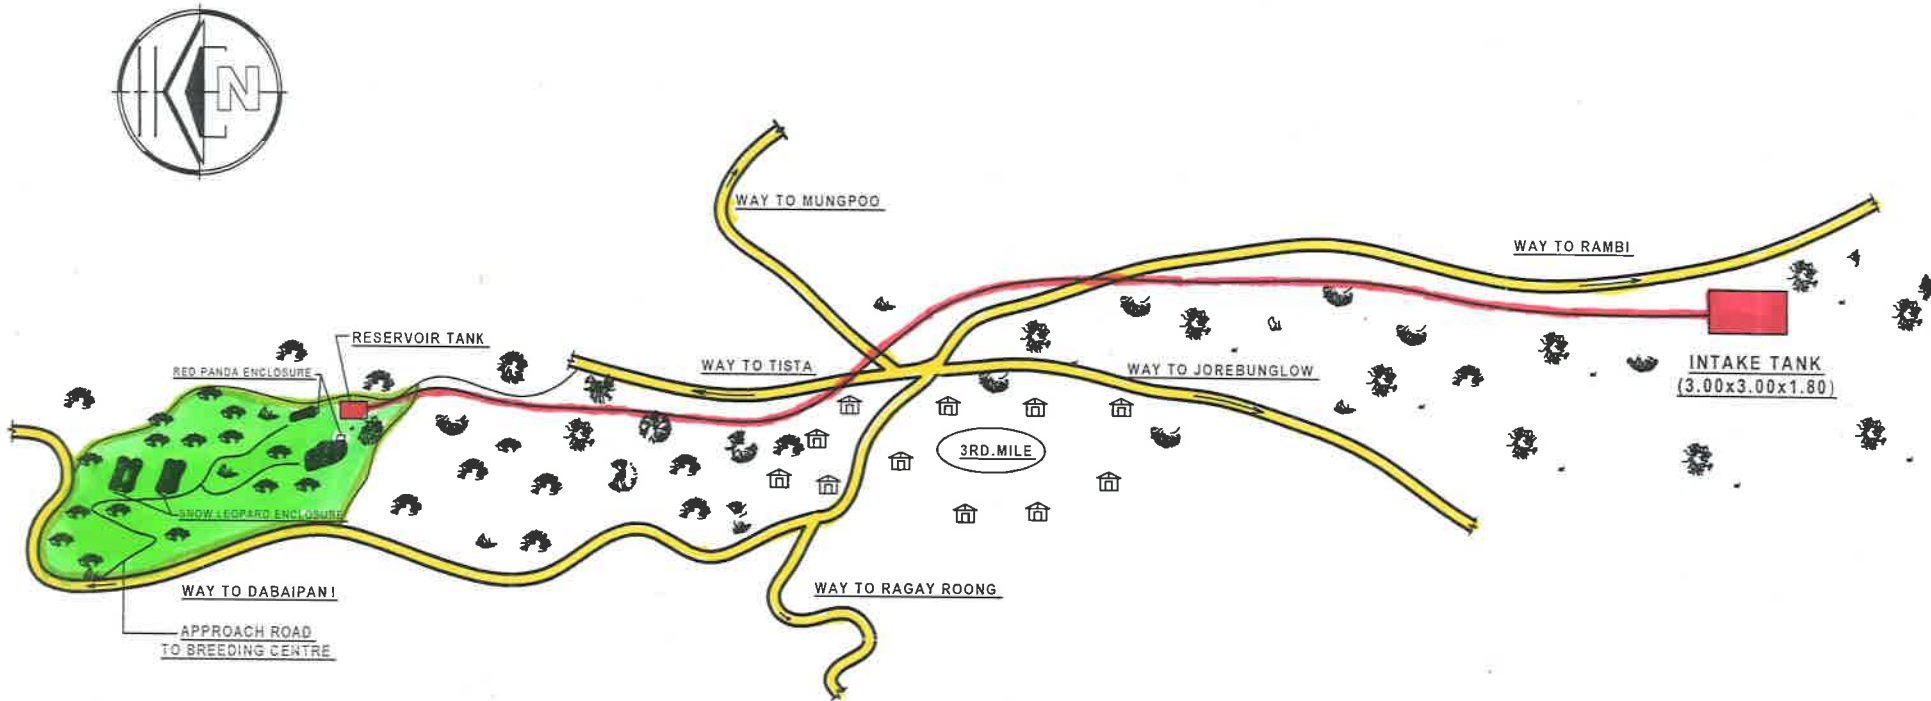

116

31

PLAN SHOWING THE PROPOSED WATER SUPPLY SCHEME TO CONSERVATION BREEDING CENTRE FOR RED PANDA AND SNOW LEOPARDS AT TOPKEY DARA ,SINCHEL UNDER PNHZ PARK, DARJEELING.

- NOTE: 1. PROP.WATER CONNECTION PIPE LINE SHOWN IN RED - 
 2. BREEDING CENTRE SHOWN IN GREEN - 

LAYOUT PLAN OF WATER SUPPLY SCHEME
NOT TO SCALE

PREPARED BY:-

KY. CHIU
ENLISTED ARCHITECT.
WBZ

FORWARDED BY:-

Shirama
ESTATE OFFICER
PNHZ PARK, DARJEELING

CHECKED BY:-

[Signature]
DEPUTY DIRECTOR
PNHZ PARK, DARJEELING

APPROVED BY:-

[Signature]
DIRECTOR
PNHZ PARK, DARJEELING

SECTION OF ANGLE IRON AND CHAIN LINK FIXING FOR HERBIVORE ENCLOSURE AT CONSERVATION BREEDING CENTER DOWHILL OF PNHZ PARK DARJEELING, W.B.

SUBMITTED BY:

P.N.H.Z.Park, Darjeeling.

116

PLAN SHOWING THE CONSTRUCTION OF MEDICAL CARE UNIT CUM STORE CUM RESEARCH STATION AT CONSERVATION BREEDING CENTRE FOR RED PANDA AND SNOW LEOPARD AT TOPKAY DARA, SENCHEL UNDER PNHZ PARK, DARJEELING.