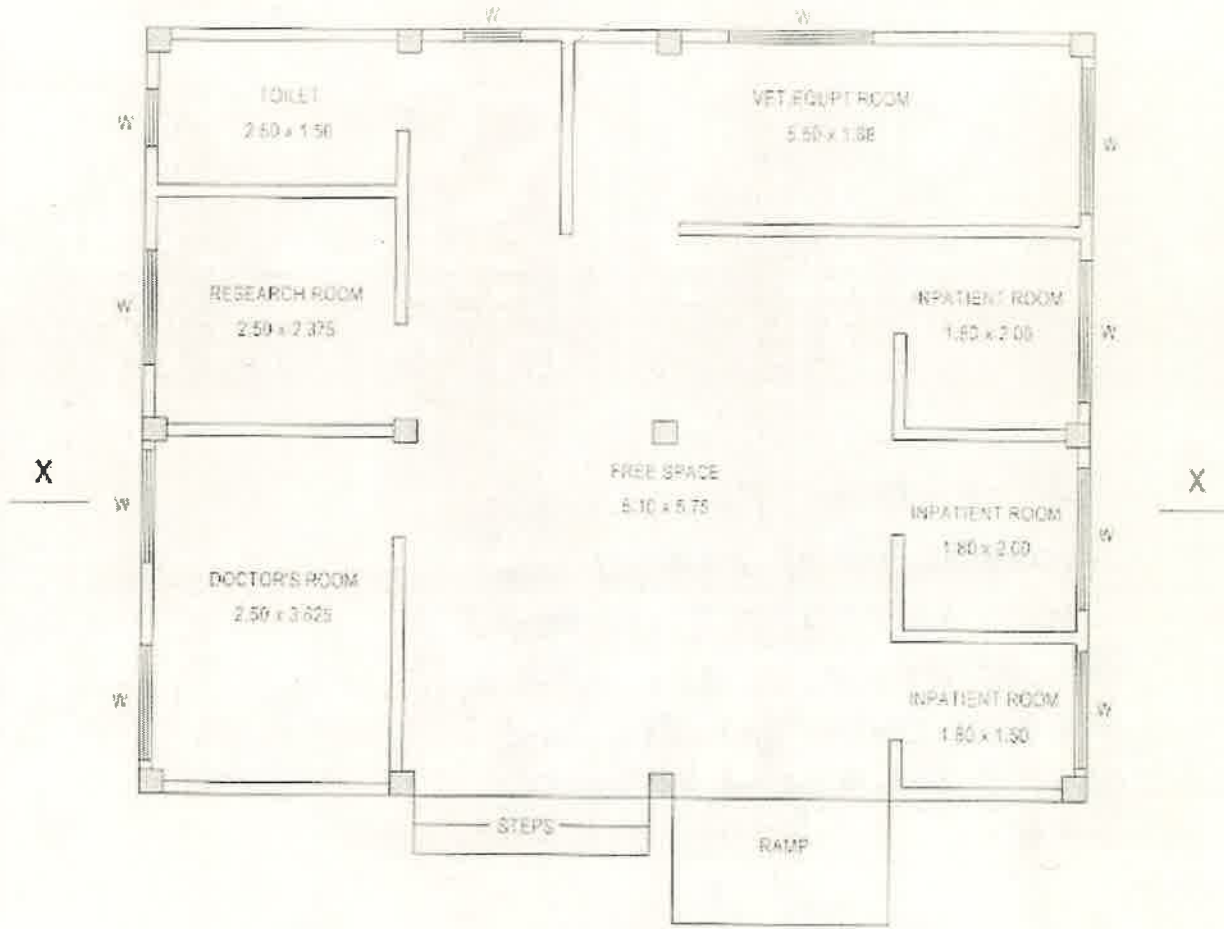

116

PLAN SHOWING THE CONSTRUCTION OF MEDICAL CARE UNIT CUM STORE CUM RESEARCH STATION AT CONSERVATION BREEDING CENTRE FOR RED PANDA AND SNOW LEOPARD AT TOPKAY DARA, SENCHEL UNDER PNHZ PARK, DARJEELING.

SCALE - 1 : 50

PLAN

PREPARED BY :-

Ky Chui
KY CHUI
ENLISTED ARCHITECT

FORWARDED BY :-

Shion
ESTATE OFFICER
PNHZ PARK.

CHECKED BY :-

[Signature]
BY DIRECTOR
PNHZ PARK.

APPROVED BY :-

[Signature]
DIRECTOR
PNHZ PARK.