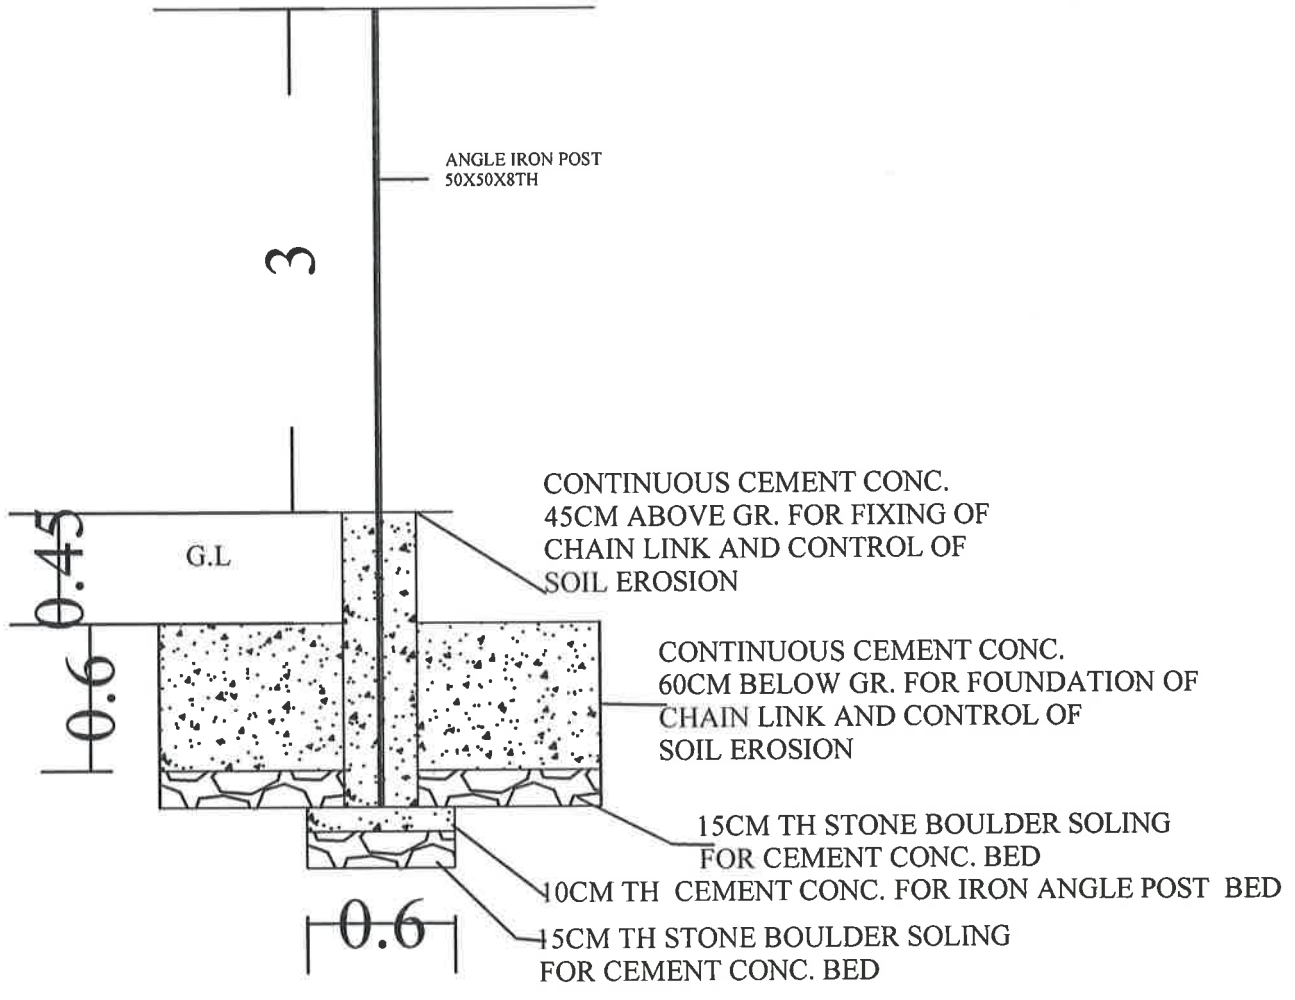

LAYOUT PLAN OF WATER SUPPLY SCHEME
NOT TO SCALE

PREPARED BY:-

KY. CHIU
ENLISTED ARCHITECT.
WBZ

FORWARDED BY:-

Shirama
ESTATE OFFICER
PNHZ PARK, DARJEELING

CHECKED BY:-

[Signature]
DEPUTY DIRECTOR
PNHZ PARK, DARJEELING

APPROVED BY:-

[Signature]
DIRECTOR
PNHZ PARK, DARJEELING

SECTION OF ANGLE IRON AND CHAIN LINK FIXING FOR HERBIVORE ENCLOSURE AT CONSERVATION BREEDING CENTER DOWHILL OF PNHZ PARK DARJEELING, W.B.

SUBMITTED BY: