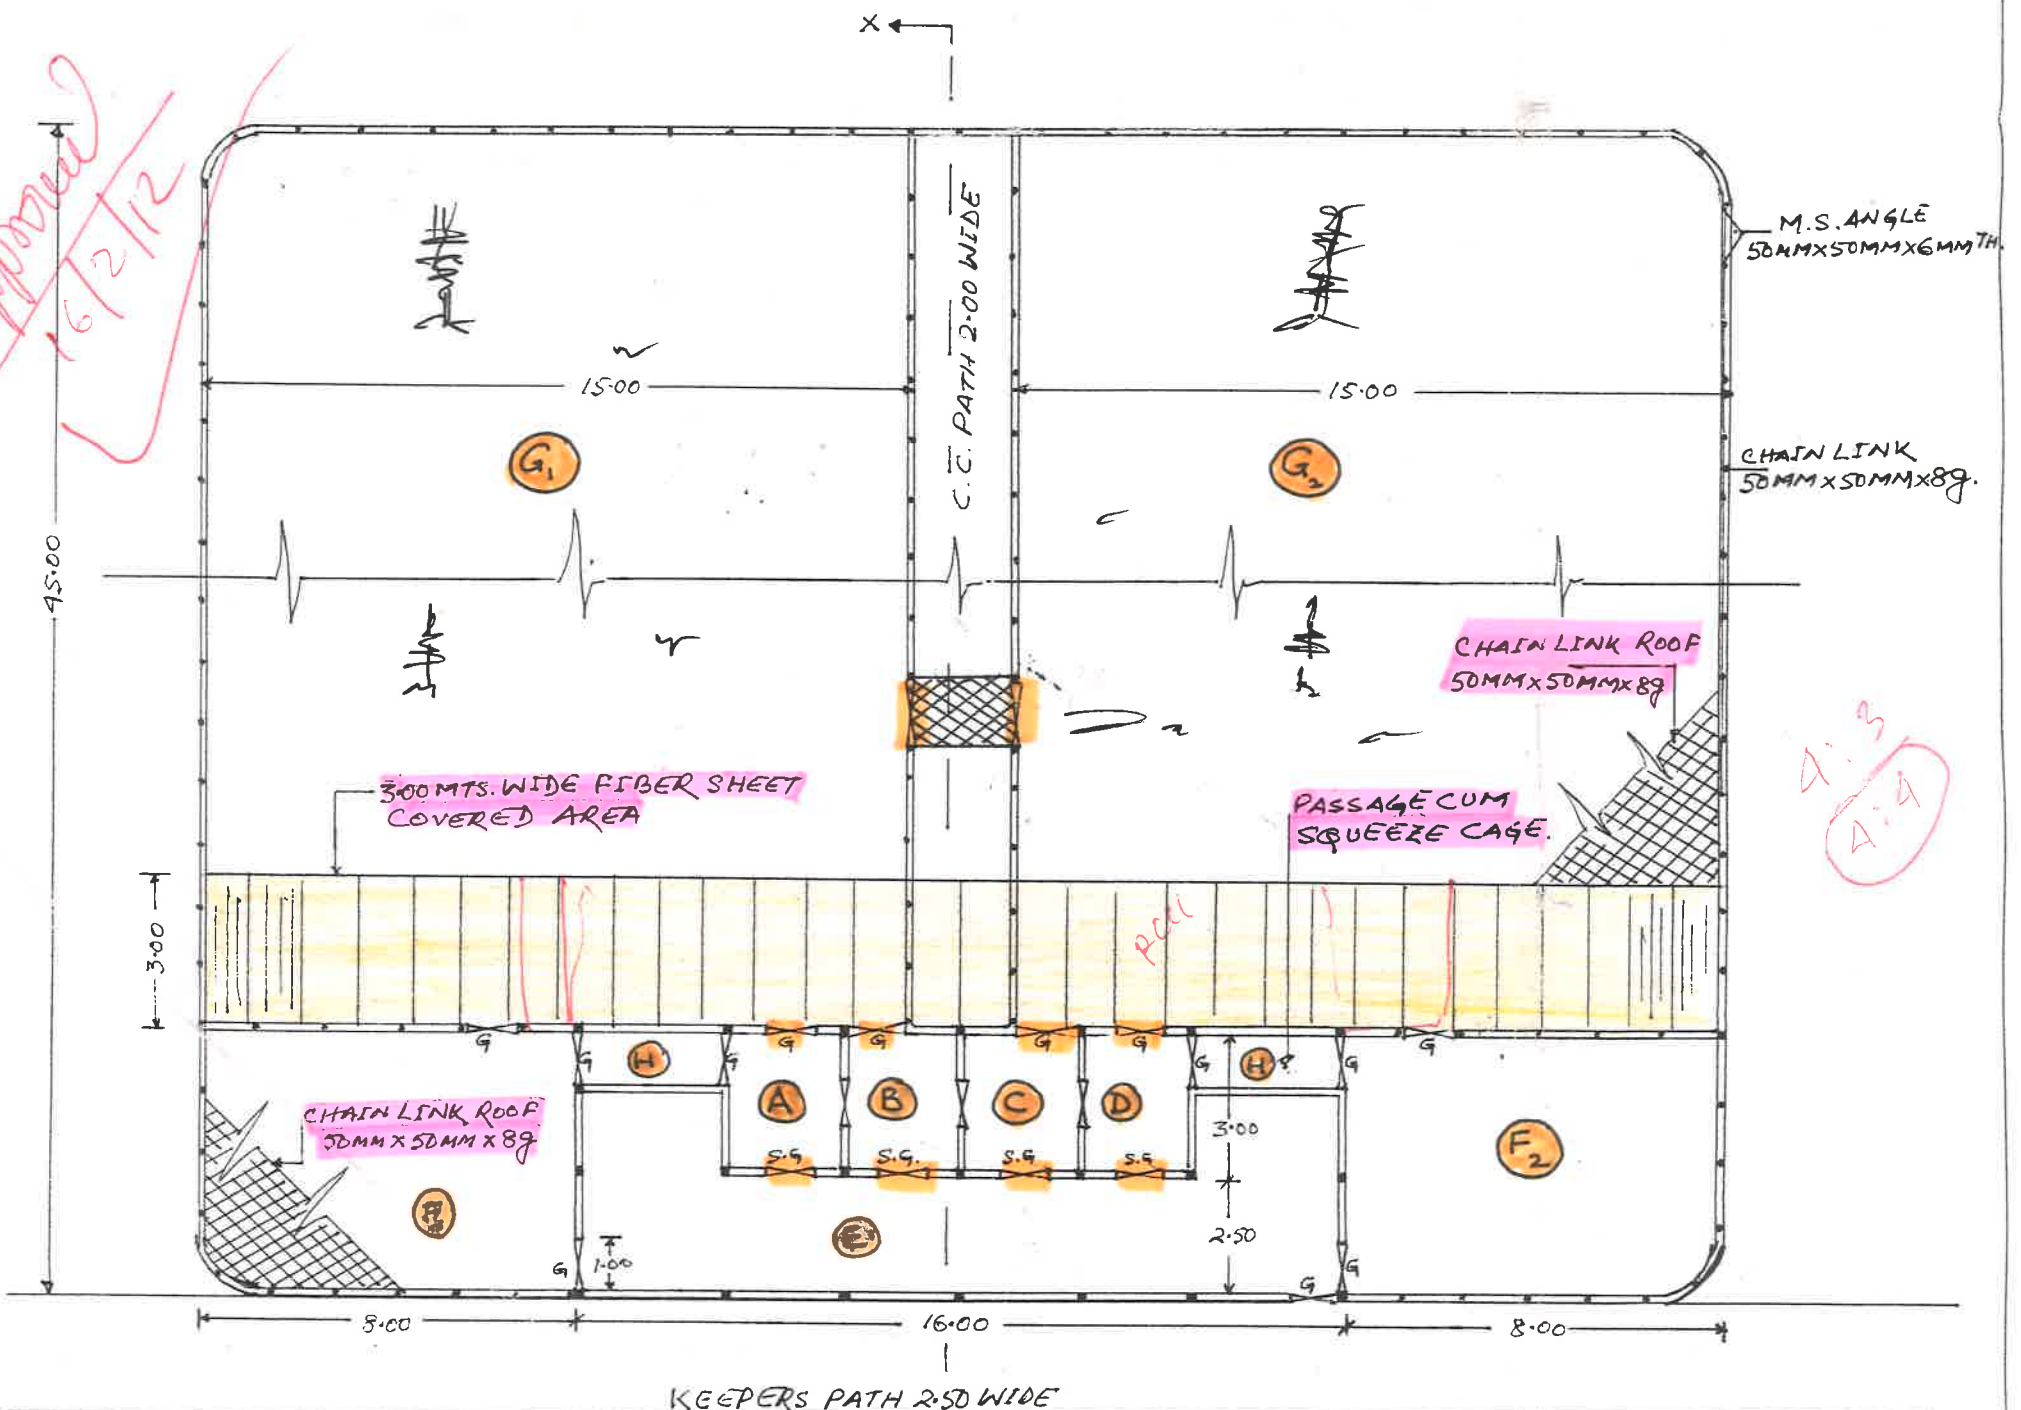

Approved
16/2/12