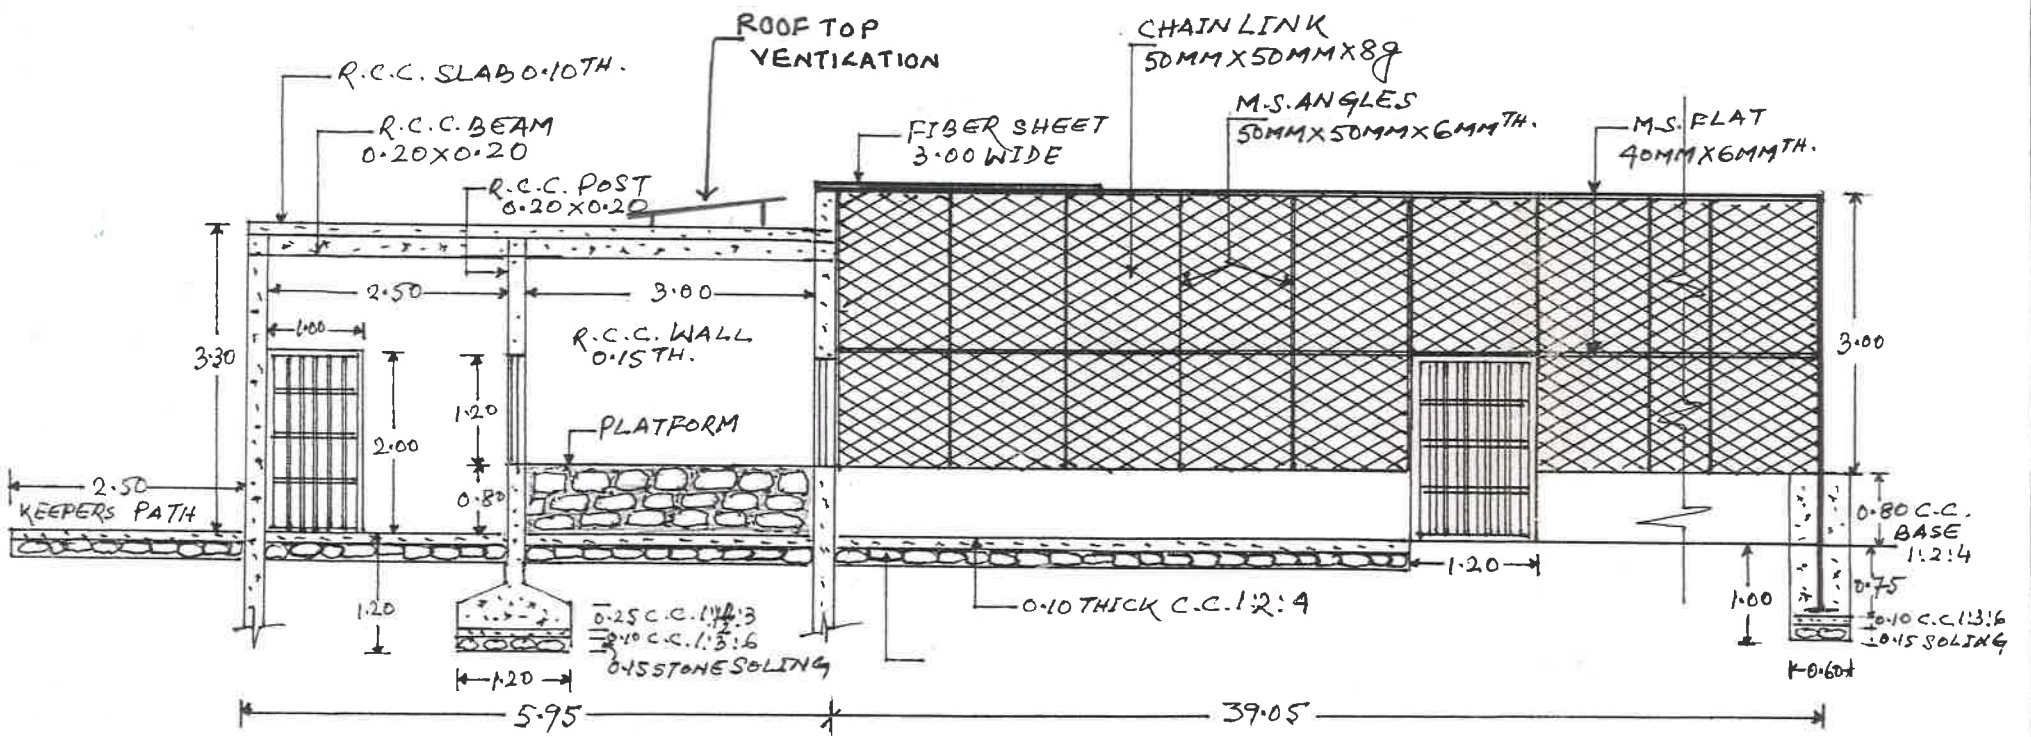

PROPOSED CONSTRUCTION OF OFF-DISPLAY BREEDING CENTER FOR SNOW LEOPARDS AT TOPKEY DARA, SINCHEL, DARJEELING UNDER P.N.H.Z. PARK DARJEELING, WEST BENGAL.

ALL DIMENSIONS ARE IN MTS.

SECTIONAL ELEVATION ON XX SCALE:-1:400